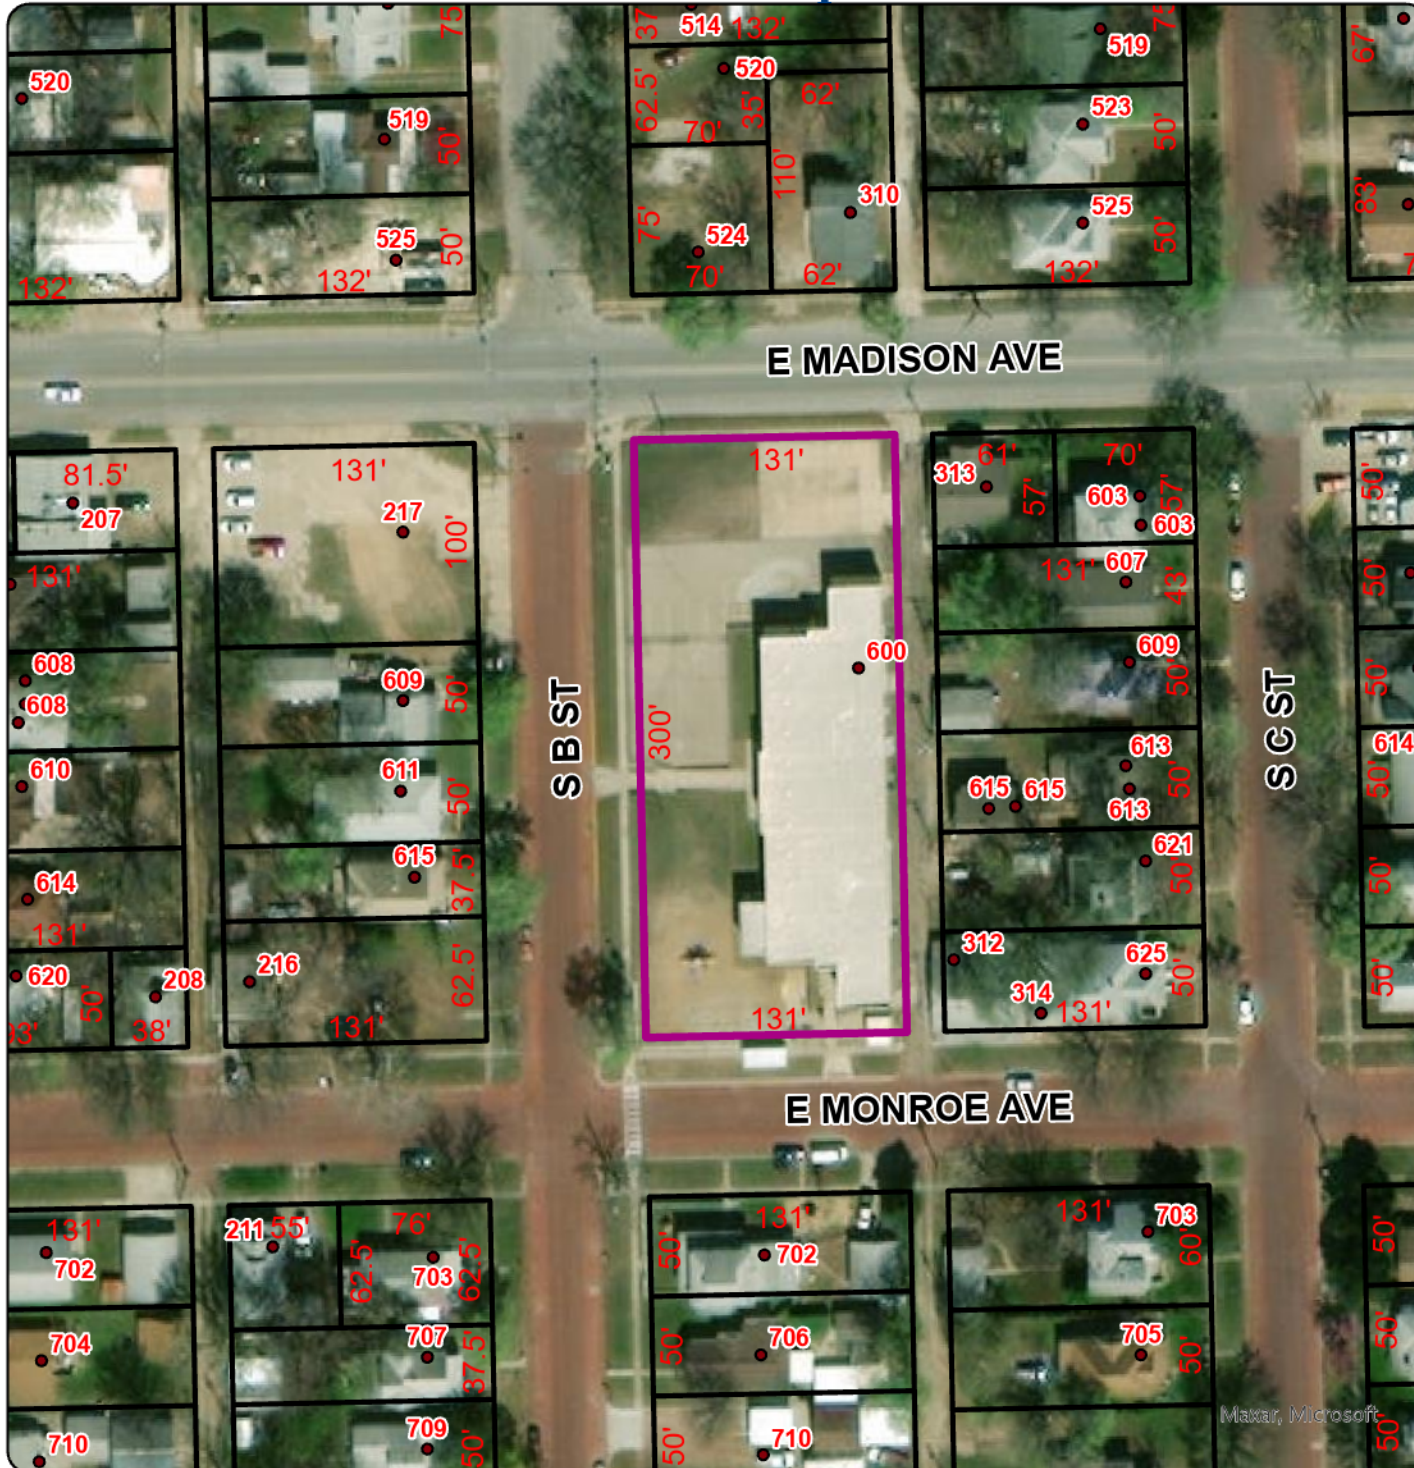

Rezone Request

Request for a rezone at 600 S B Street
 from a
 P Public Use District
 to a
 C-1 Office and Service Business District

-  City Limits
-  Rezone
-  Property Lines

Produced by the
 City of Arkansas City GIS
 using the best available
 data to date.
 Created: December 06, 2021