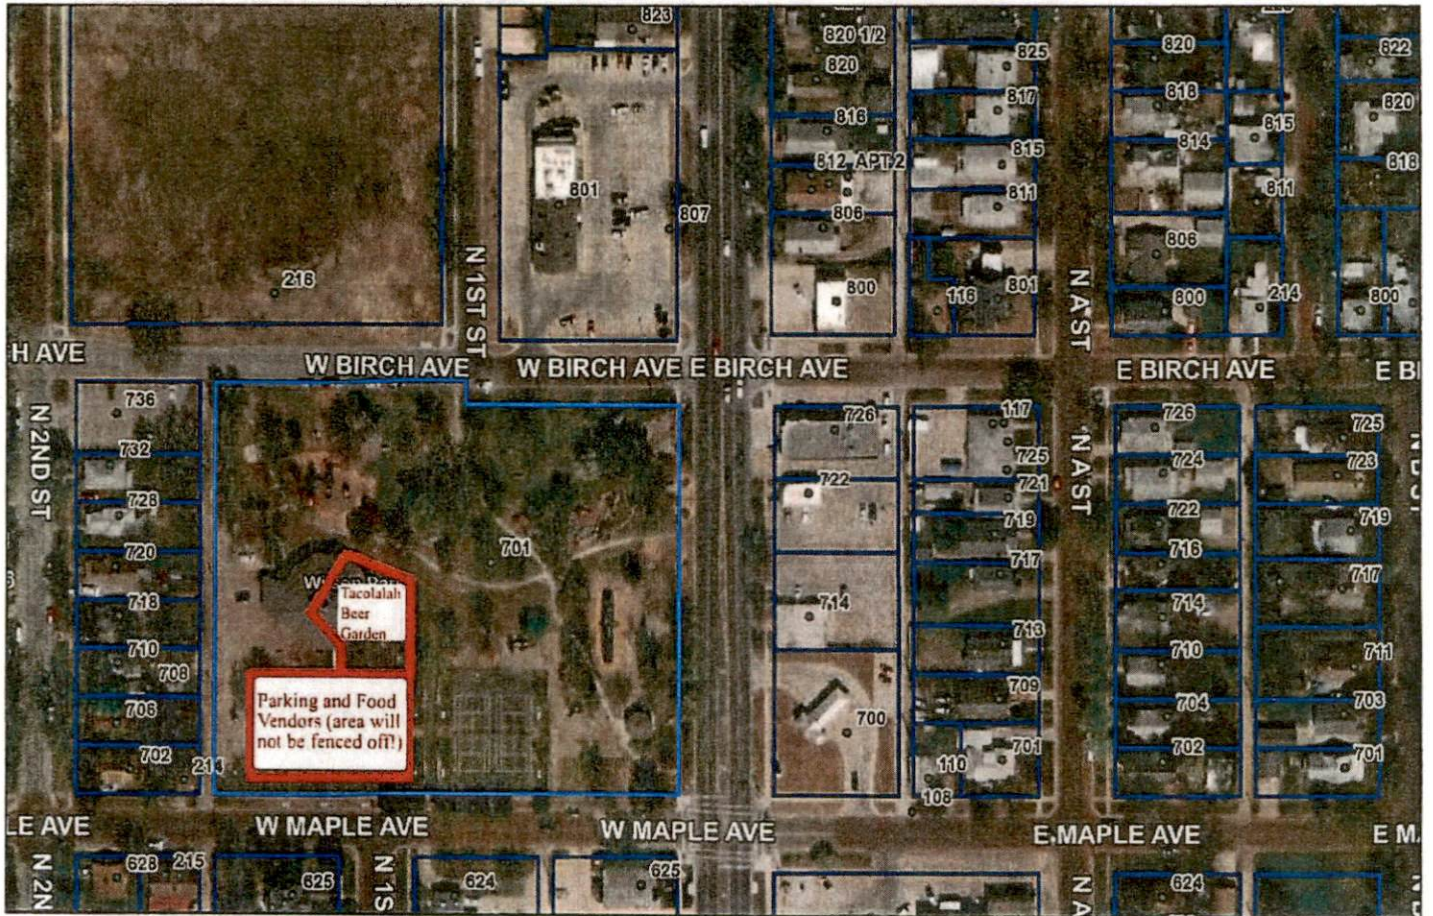

ArcGIS Web Map

6/4/2021, 12:37:36 PM

1:2,257

- Address Points
- ▬ City Areas
- ▬ State Line
- ▬ County Line
- ▬ Parcels
- Points of Interest

Maxar, Microsoft

Web AppBuilder for ArcGIS
Esri | Star Geographics |

Wilson Park

Produced by the City of Arkansas City GIS using the best available data to date. The City makes no warranty or representation, expressed or implied, with respect to the data displayed. October 17, 2018