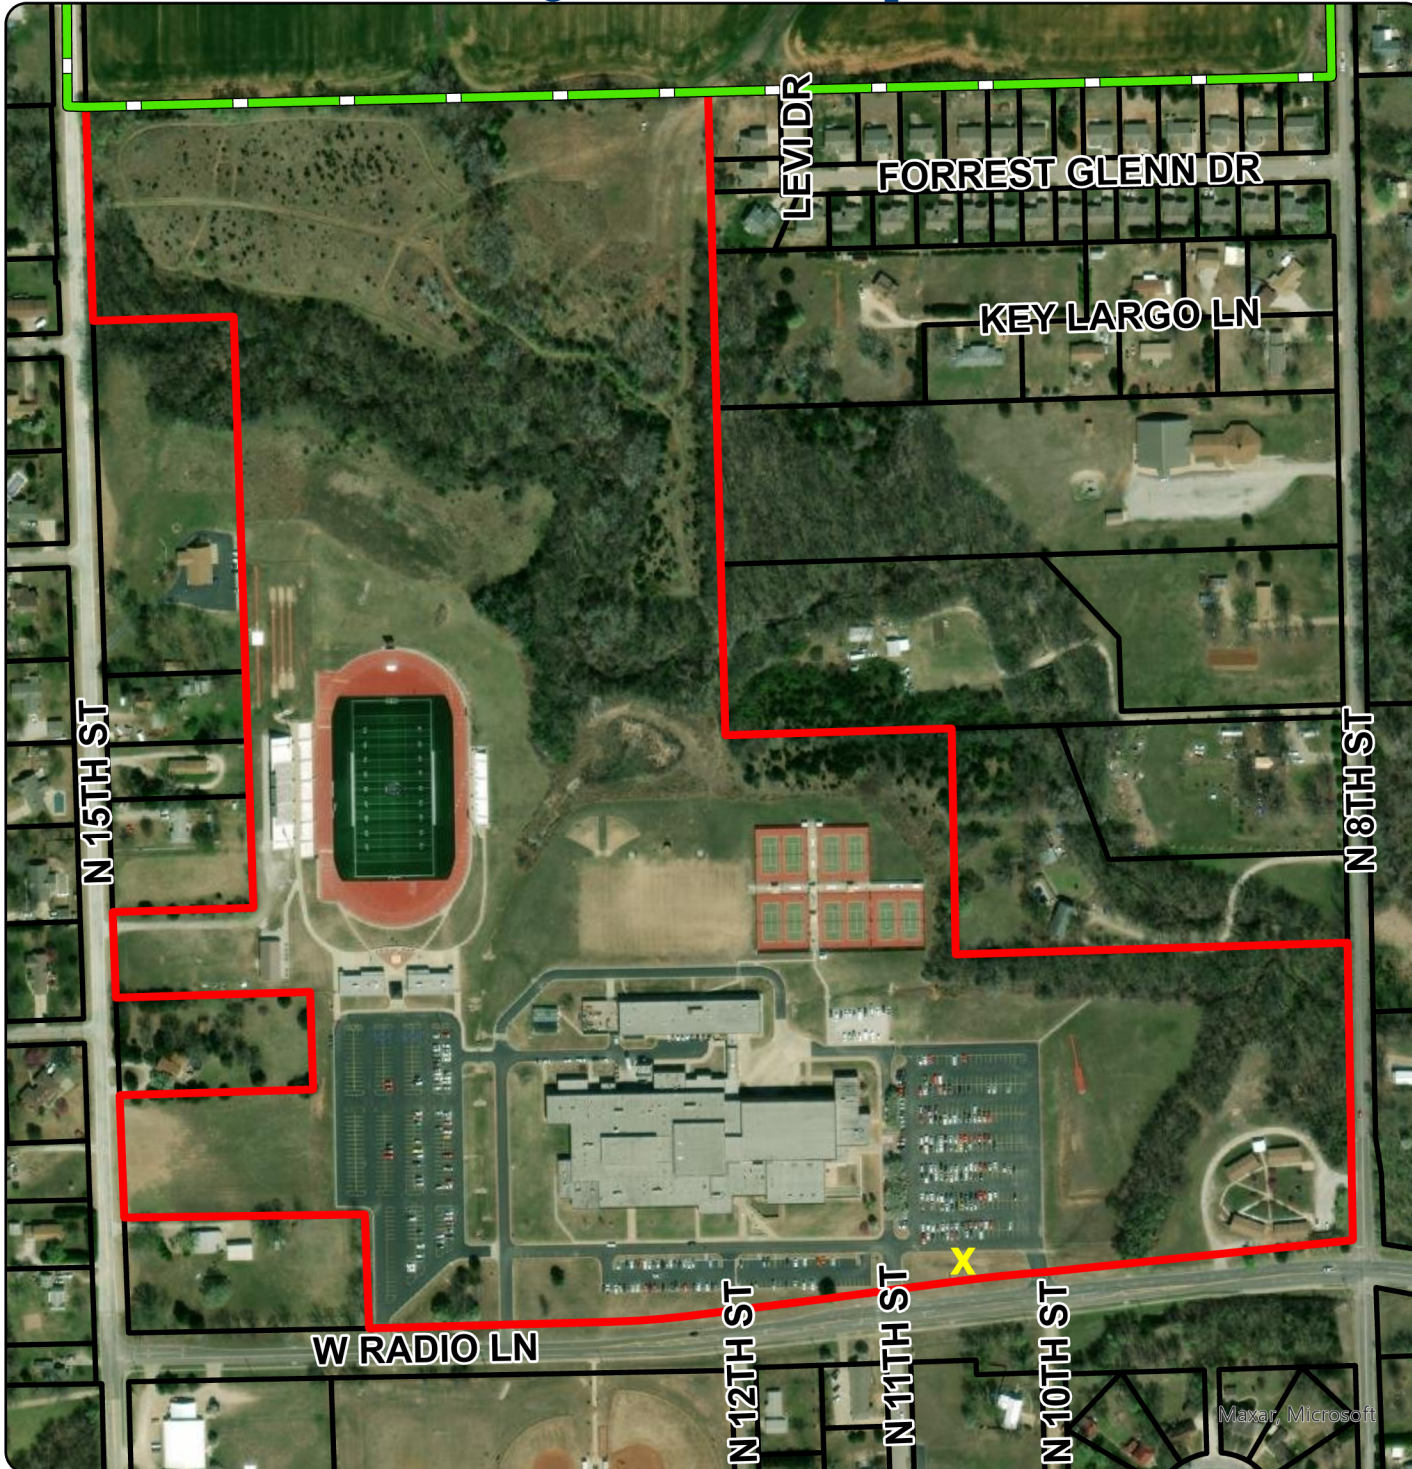

Sign Variance Request

Request for a sign variance
1200 W Radio Ln
Requested Height: 14' 6"
Allowable Height: 10'
Requested Size: 76 sq feet
Allowable Size: 50 sq feet

-  City Limits
-  BZA-Variance
-  Property Lines
-  Approximate Location of Sign

Produced by the
City of Arkansas City GIS
using the best available
data to date.
Created: June 15, 2021