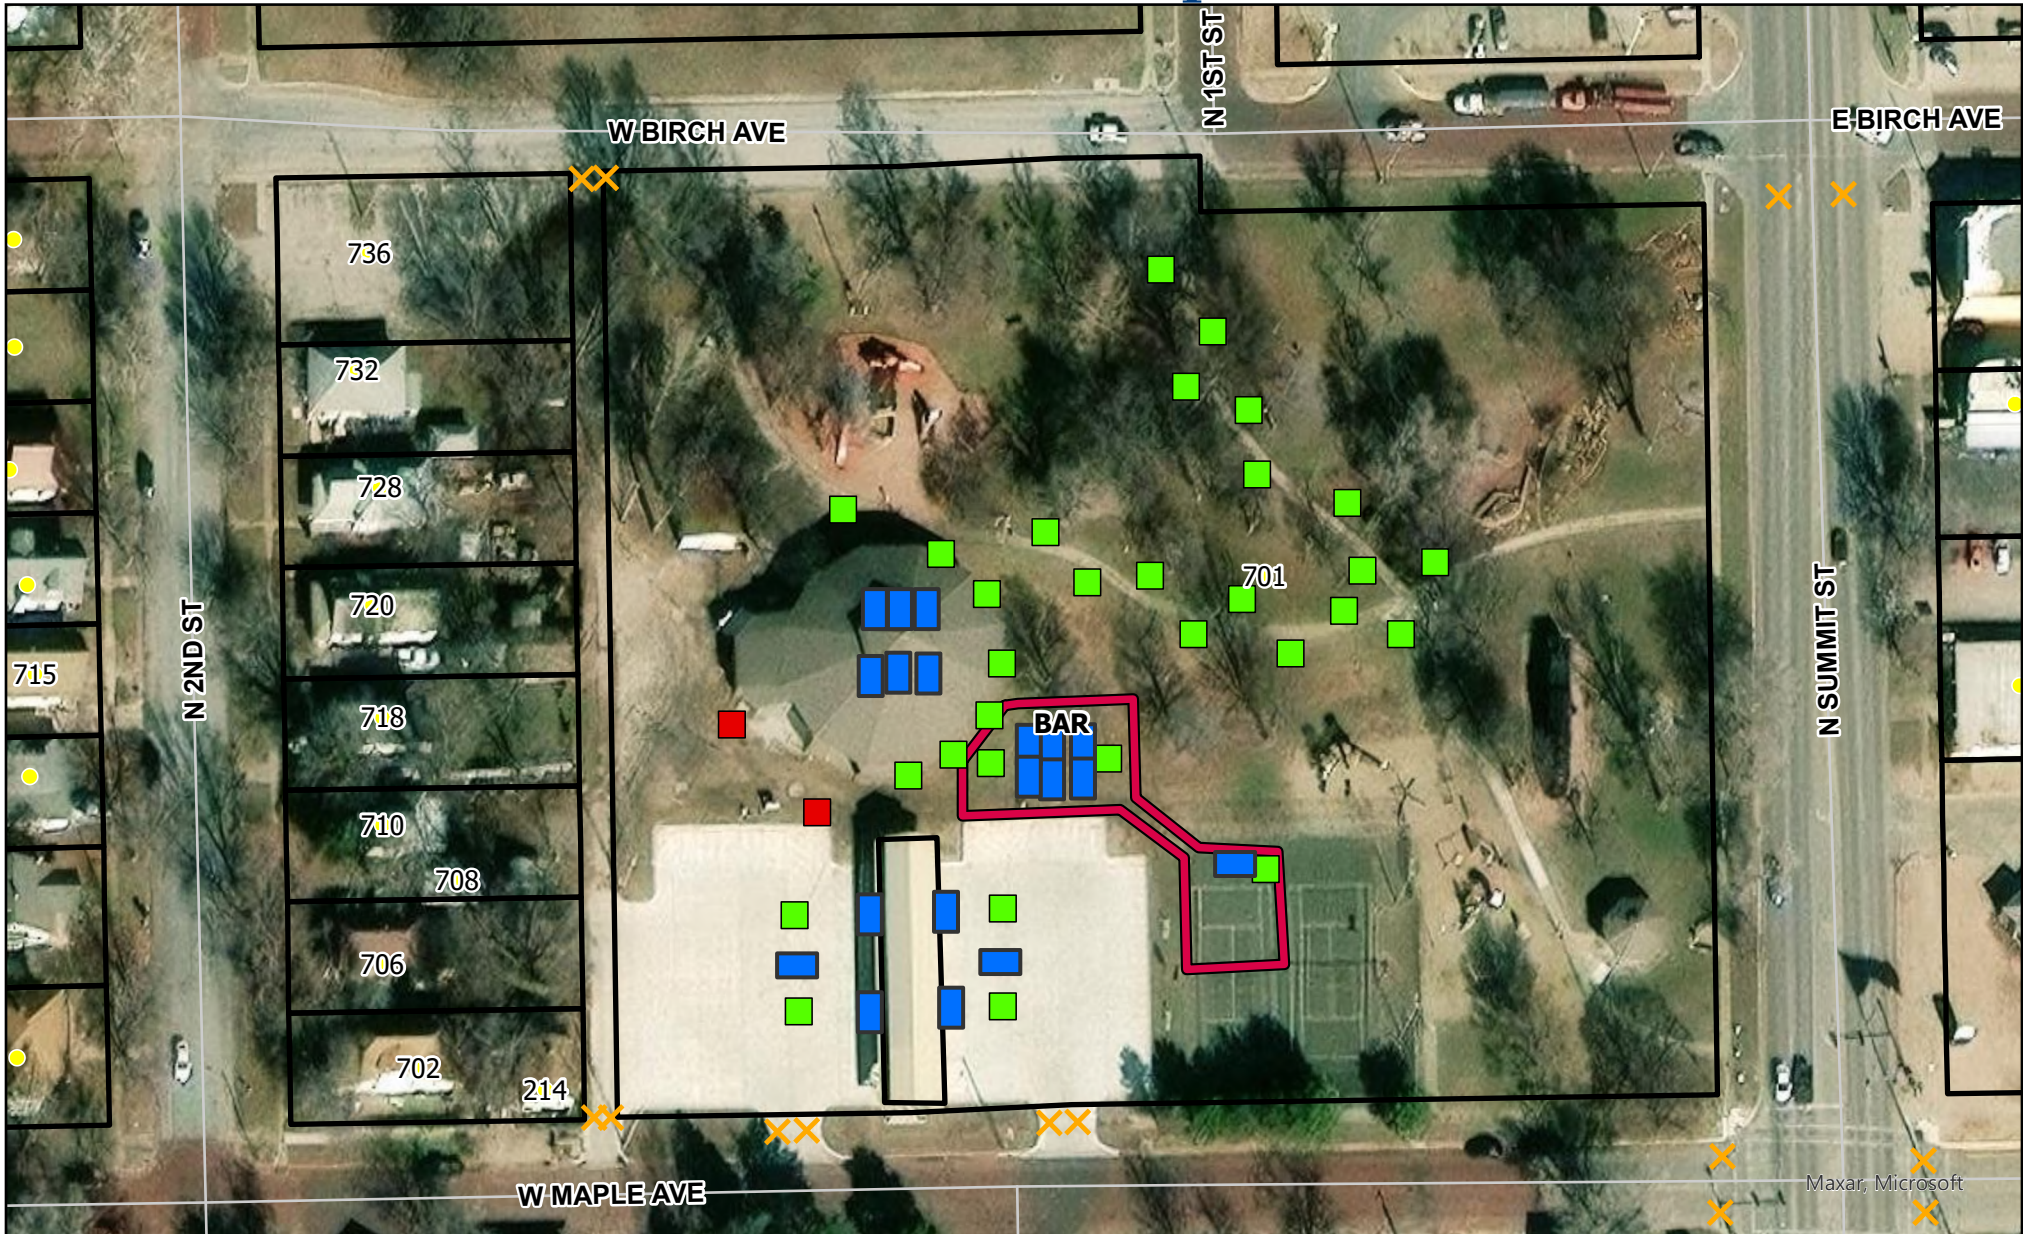

Tacolalah Setup

Produced by the City of Arkansas City GIS using the best available data to date. The City makes no warranty or representation, expressed or implied, with respect to the data displayed. March 26, 2025

- Dumpsters
- Picnic Tables
- Trash Carts
- ✕ Barricades

4 Barricades at each intersection from Birch to Walnut for Color Run 8AM-10AM
All others as indicated all day