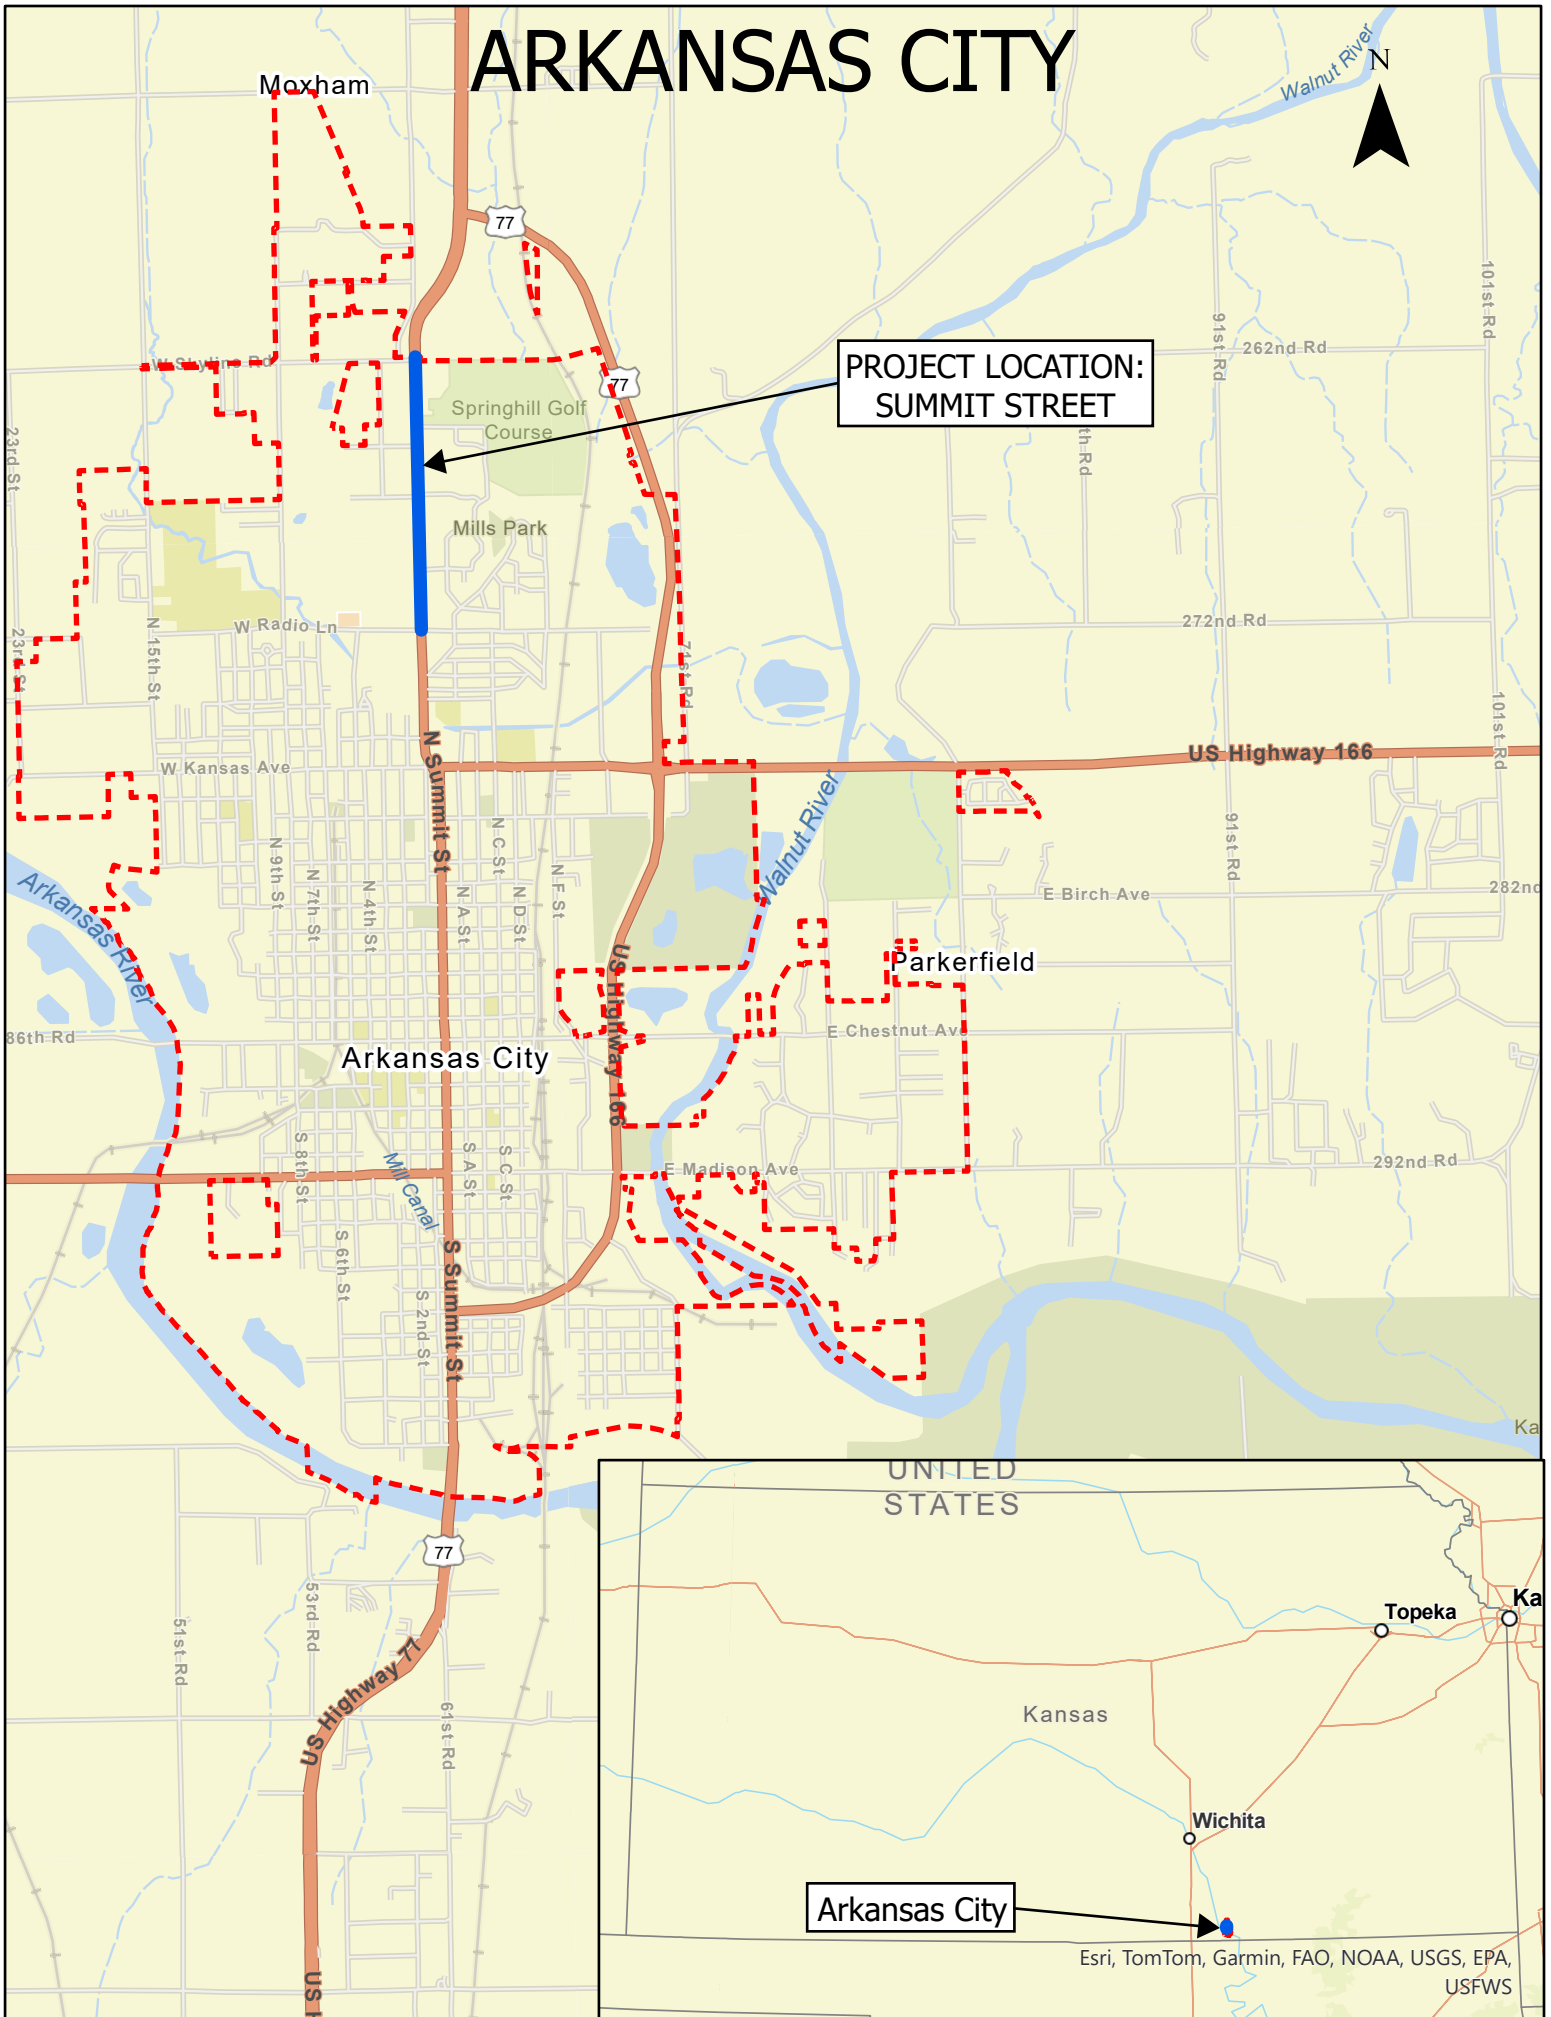

# ARKANSAS CITY

PROJECT LOCATION:  
SUMMIT STREET

Arkansas City

UNITED STATES

Arkansas City

Esri, TomTom, Garmin, FAO, NOAA, USGS, EPA, USFWS