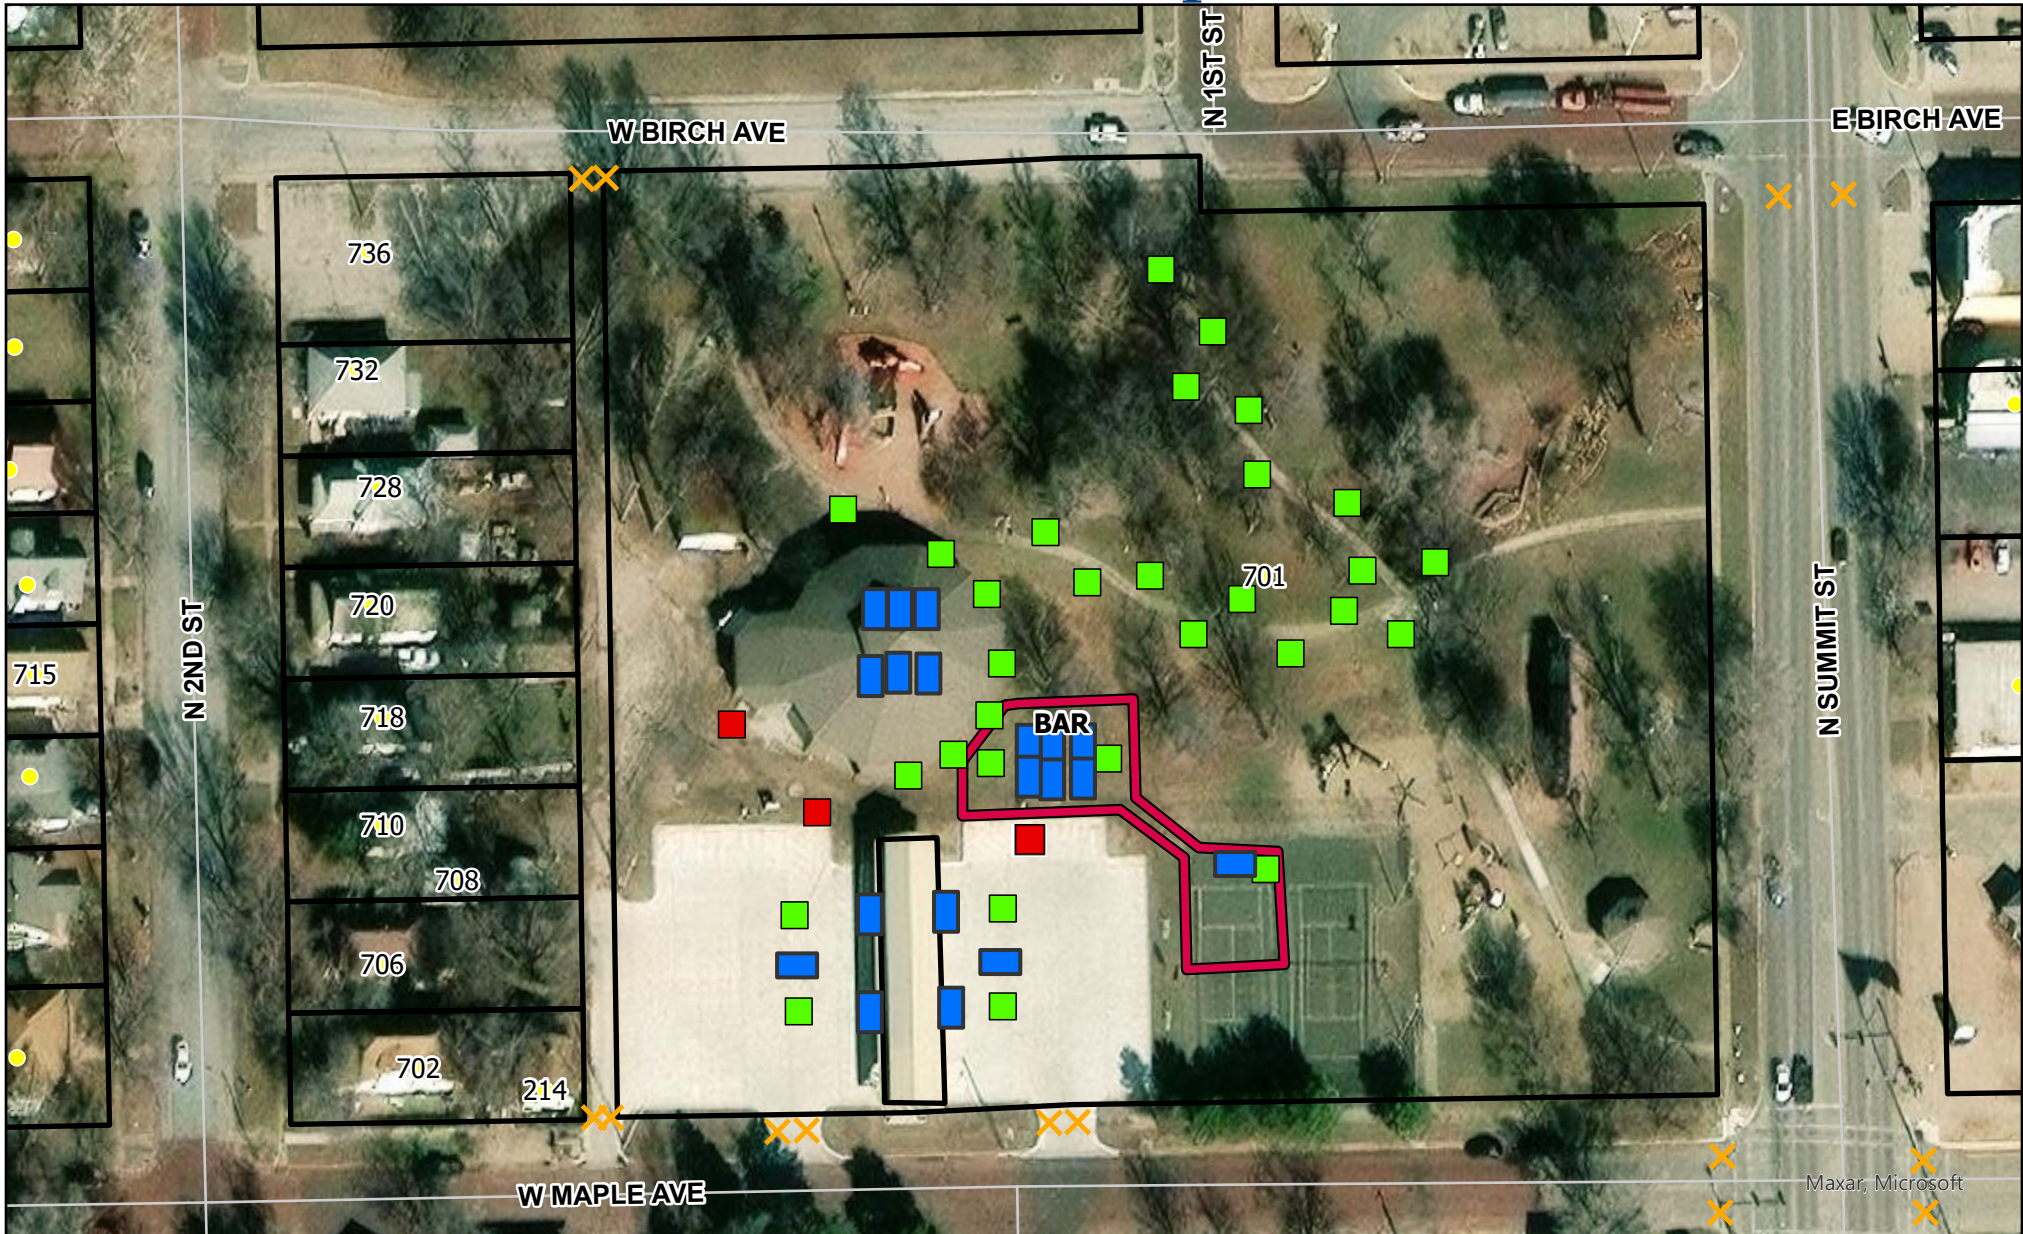

# Tacolalah Setup

Produced by the City of Arkansas City GIS using the best available data to date. The City makes no warranty or representation, expressed or implied, with respect to the data displayed. March 16, 2026

- Dumpsters - 3 total
- Picnic Tables - 19 total
- Trash Carts - 30 total
- X Barricades

**4 Barricades at each intersections from Birch to Walnut for Color Run 8AM-10AM**  
**All others as indicated all day**