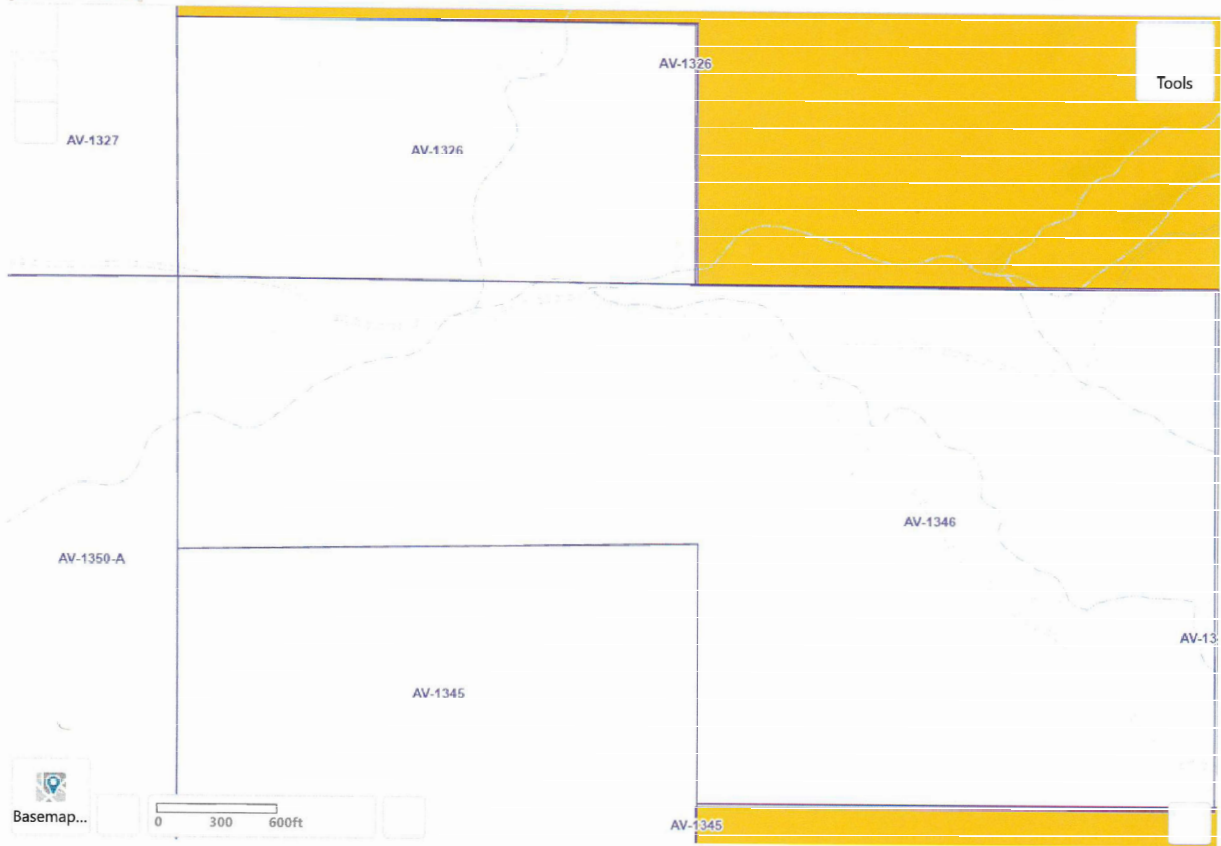

Search...

Sign in

<https://geoprodvm.washco.utah.gov/Html5Viewer/index.html?viewer=AssessorReport>

Apple Valley Zoning Districts Viewer

<https://webapps.cloudsmartgis.com/ClientRelated/Utah/WashingtonCounty/AppleValley/ZoningDistrictsViewer/>