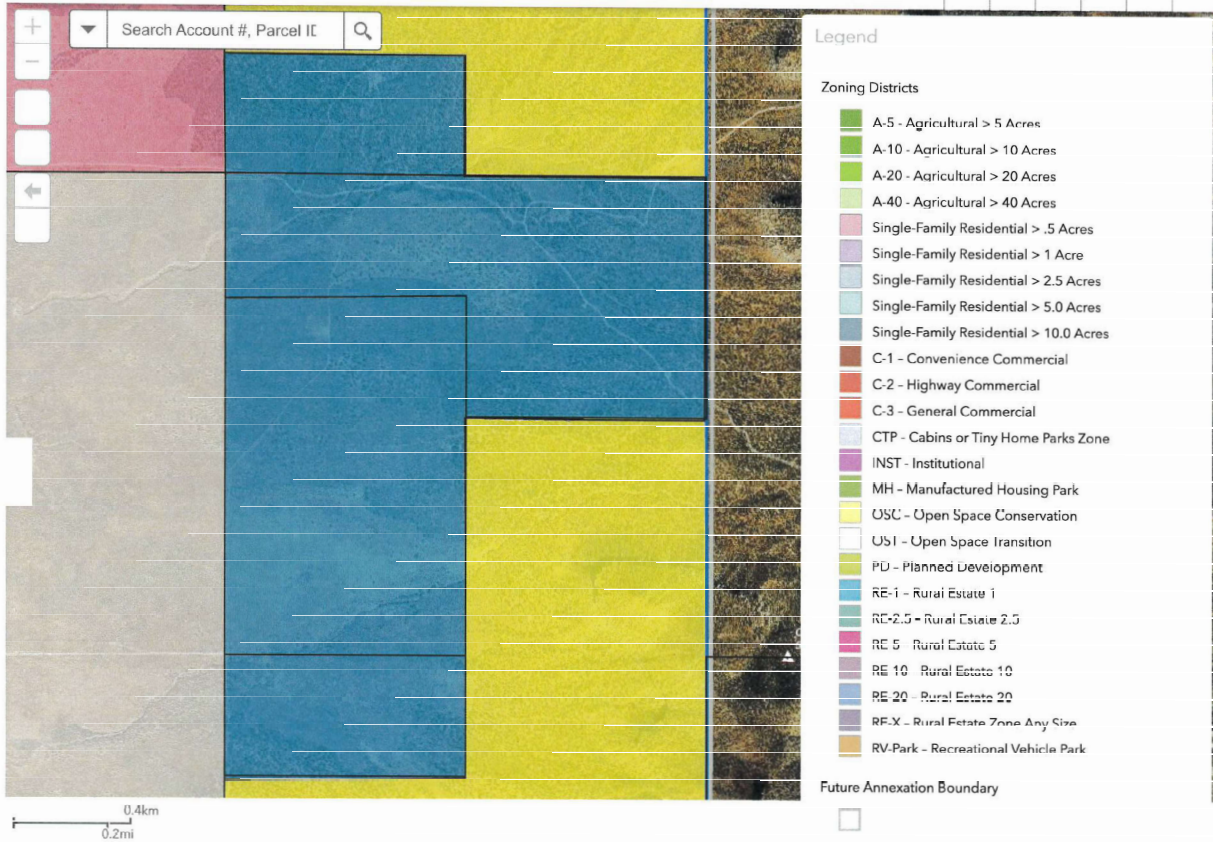

Search...

Sign in

<https://geoprodvm.washco.utah.gov/Html5Viewer/index.html?viewer=AssessorReport>

Apple Valley Zoning Districts Viewer

<https://webapps.cloudsmartgis.com/ClientRelated/Utah/WashingtonCounty/AppleValley/ZoningDistrictsViewer/>