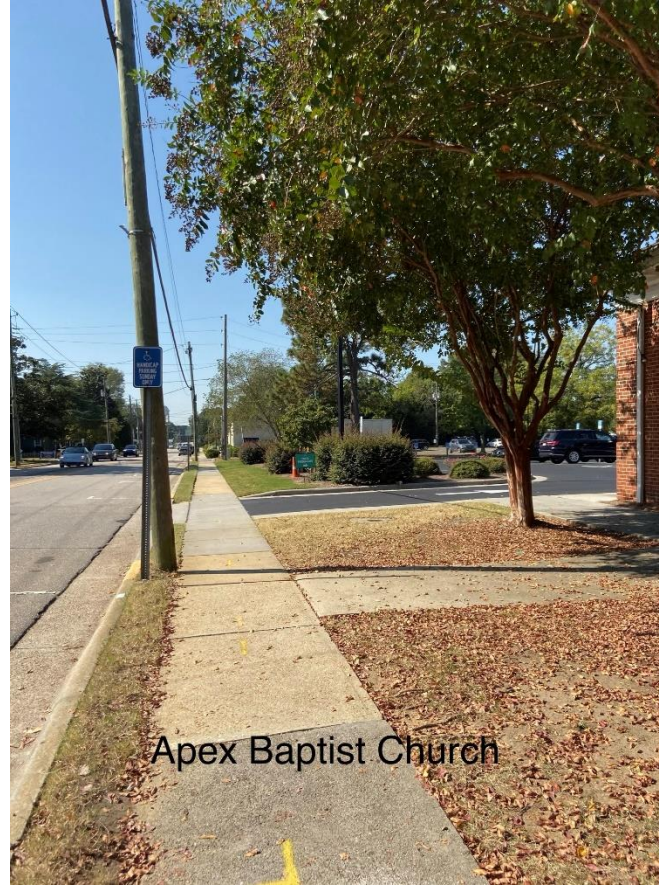

**Apex Art Walk:
Potential Sculpture Locations**

Site 15 and 16 not shown as they are off the map and would be future considerations

Apex Art Walk

Photos of potential sculpture locations

Site 1: Hunter Street Park - Softball field

Site 2: Hunter Street Park – Skate Park

Site 3: Town Campus
Not shown due to construction. Future site.

Site 4: Pathway near Tunstall House

Tunstall house

Site 5: near Duncan Commons

Duncan commons

Apex Art Walk

Site 9: Near sidewalk across the street from Fire Station

Site 10: Ambassador's Garden

Site 11: Near Police Station

Site 12: Across the street from Police Station

Apex Art Walk

Photos of potential sculpture locations

Site 14: Near Holland's Jewelers

Site 13: Two options near Apex Baptist Church

Site 15 & 16: Not shown due to expected construction on 55 and to far from downtown to be considered for this project.