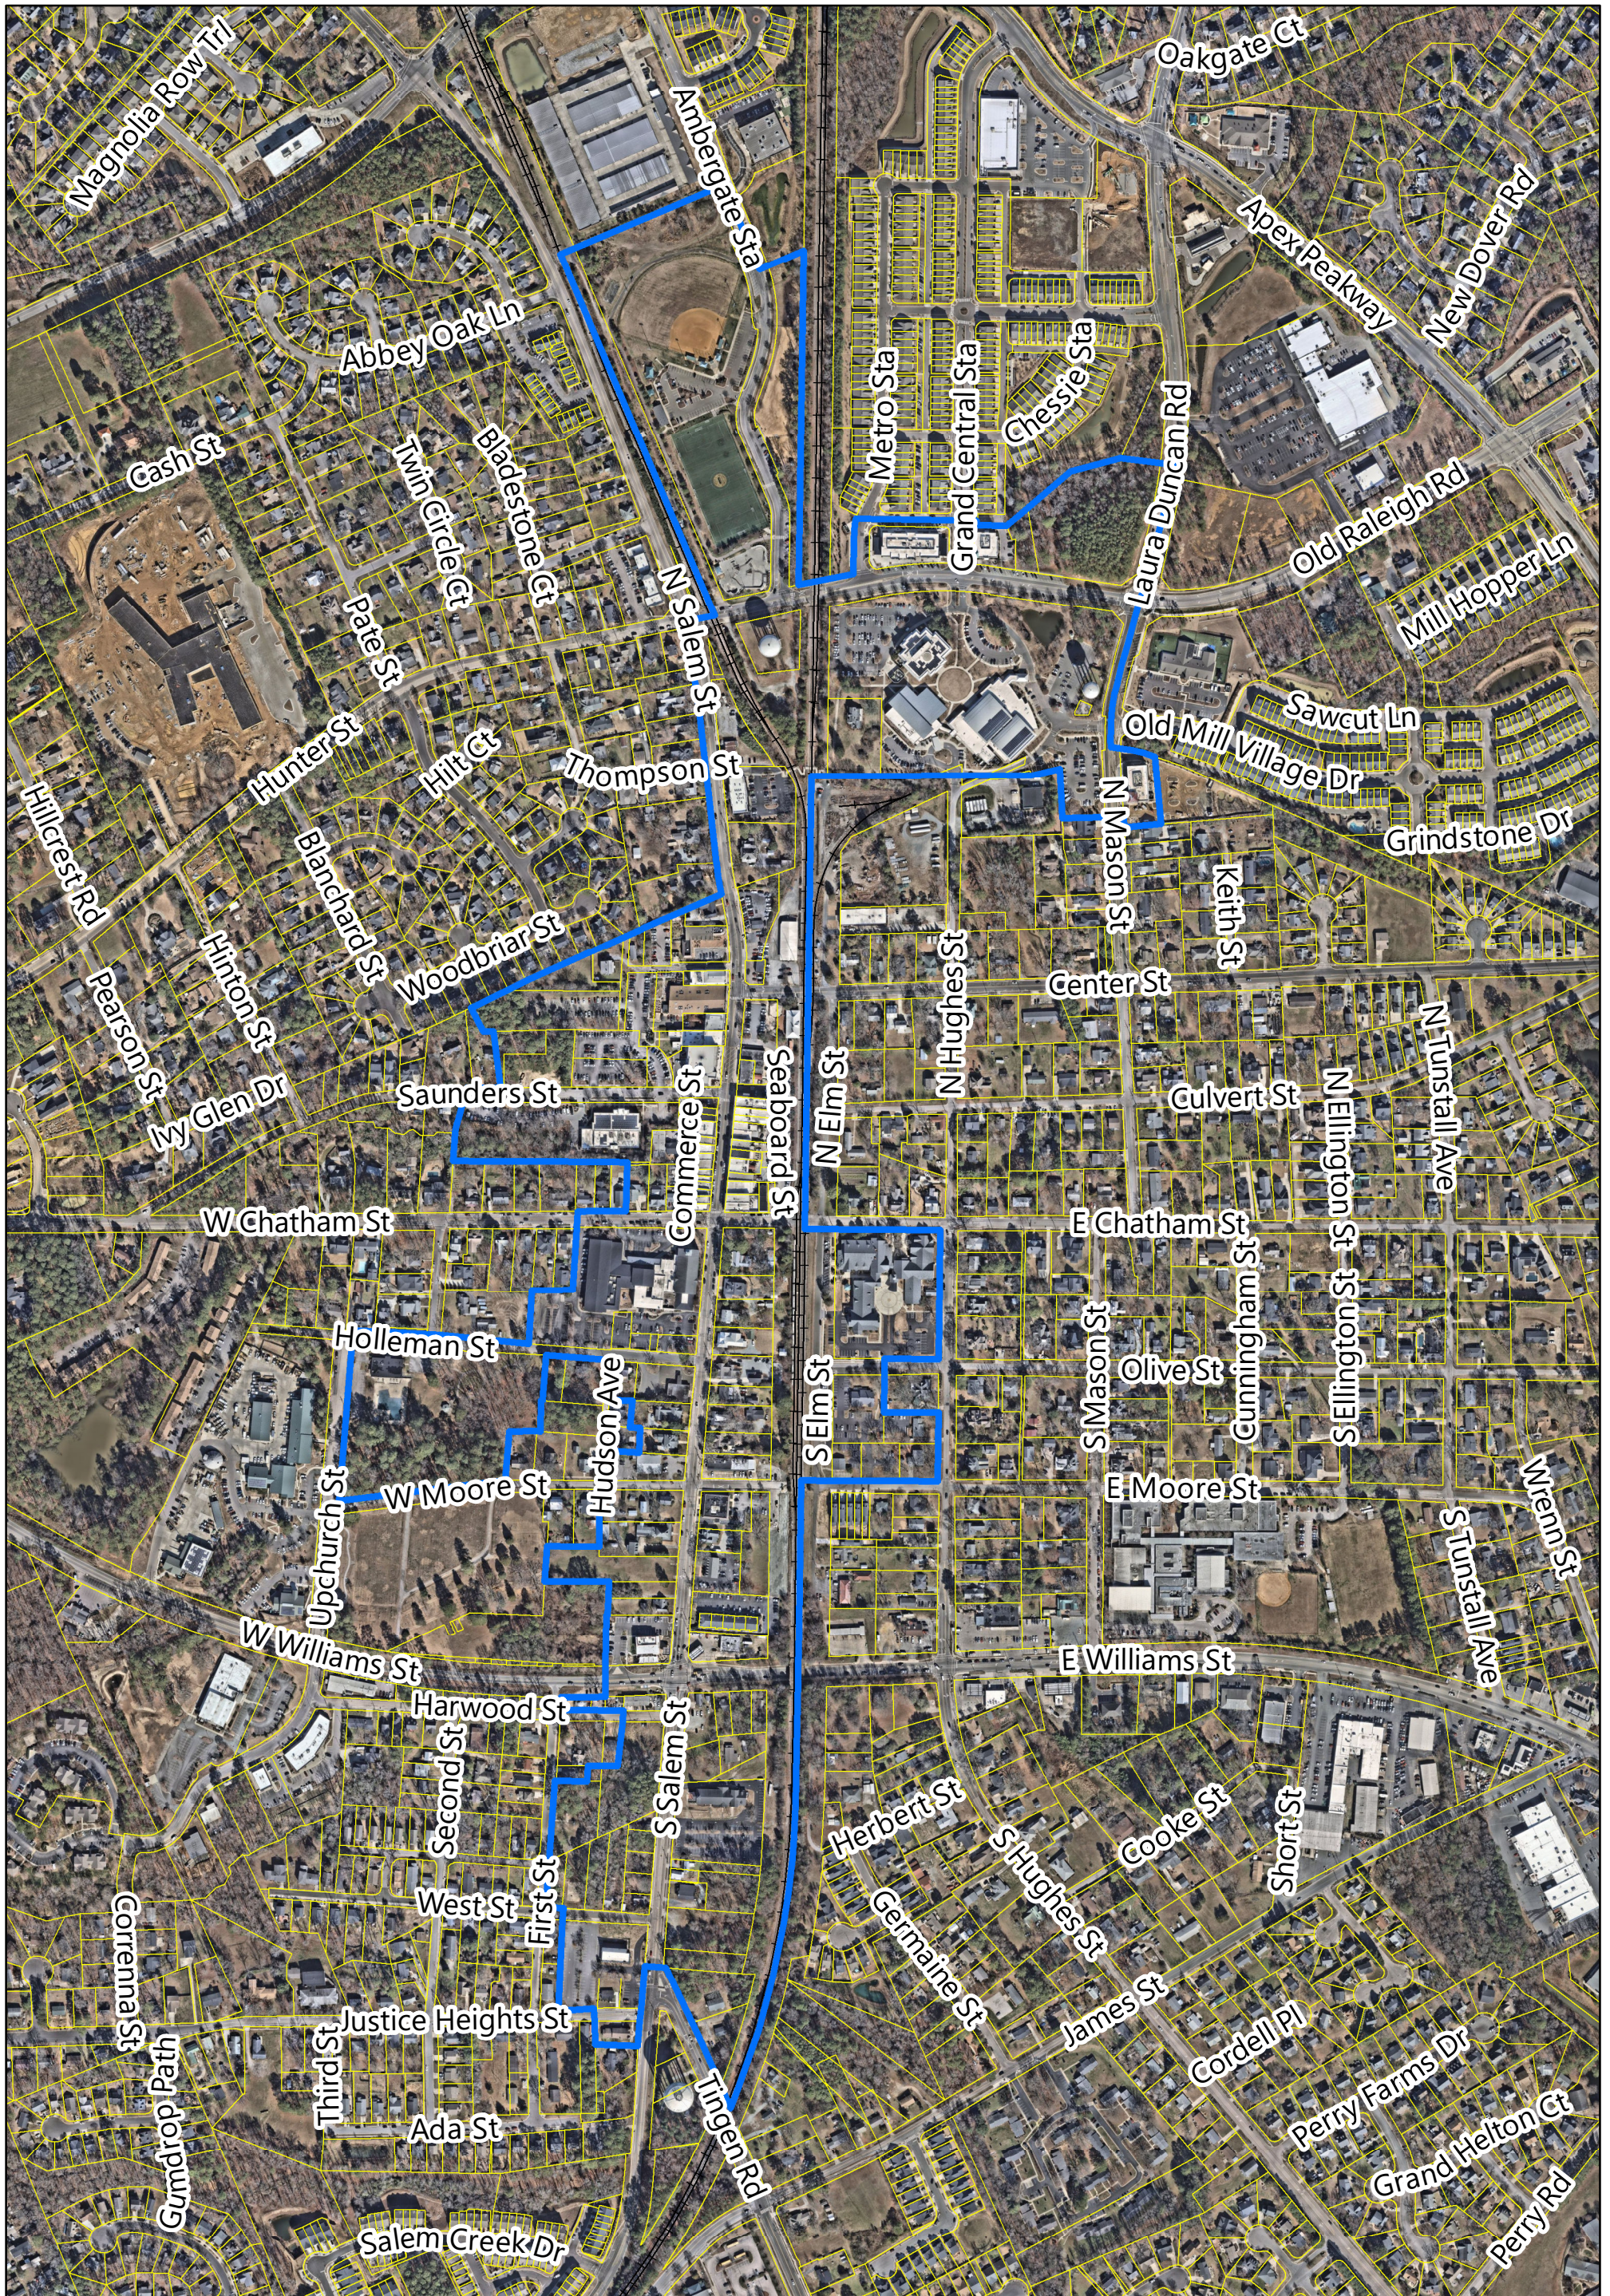

# Downtown Festival District

Town of Apex  
North Carolina

Last Printed: March 27, 2024

Town of Apex Planning Department

Adopted May 10, 2022  
Expanded February 13, 2024

January 2024 Aerial Imagery

0 500 1,000 1,500 Feet

1 Inch = 500 Feet at 11"x17"