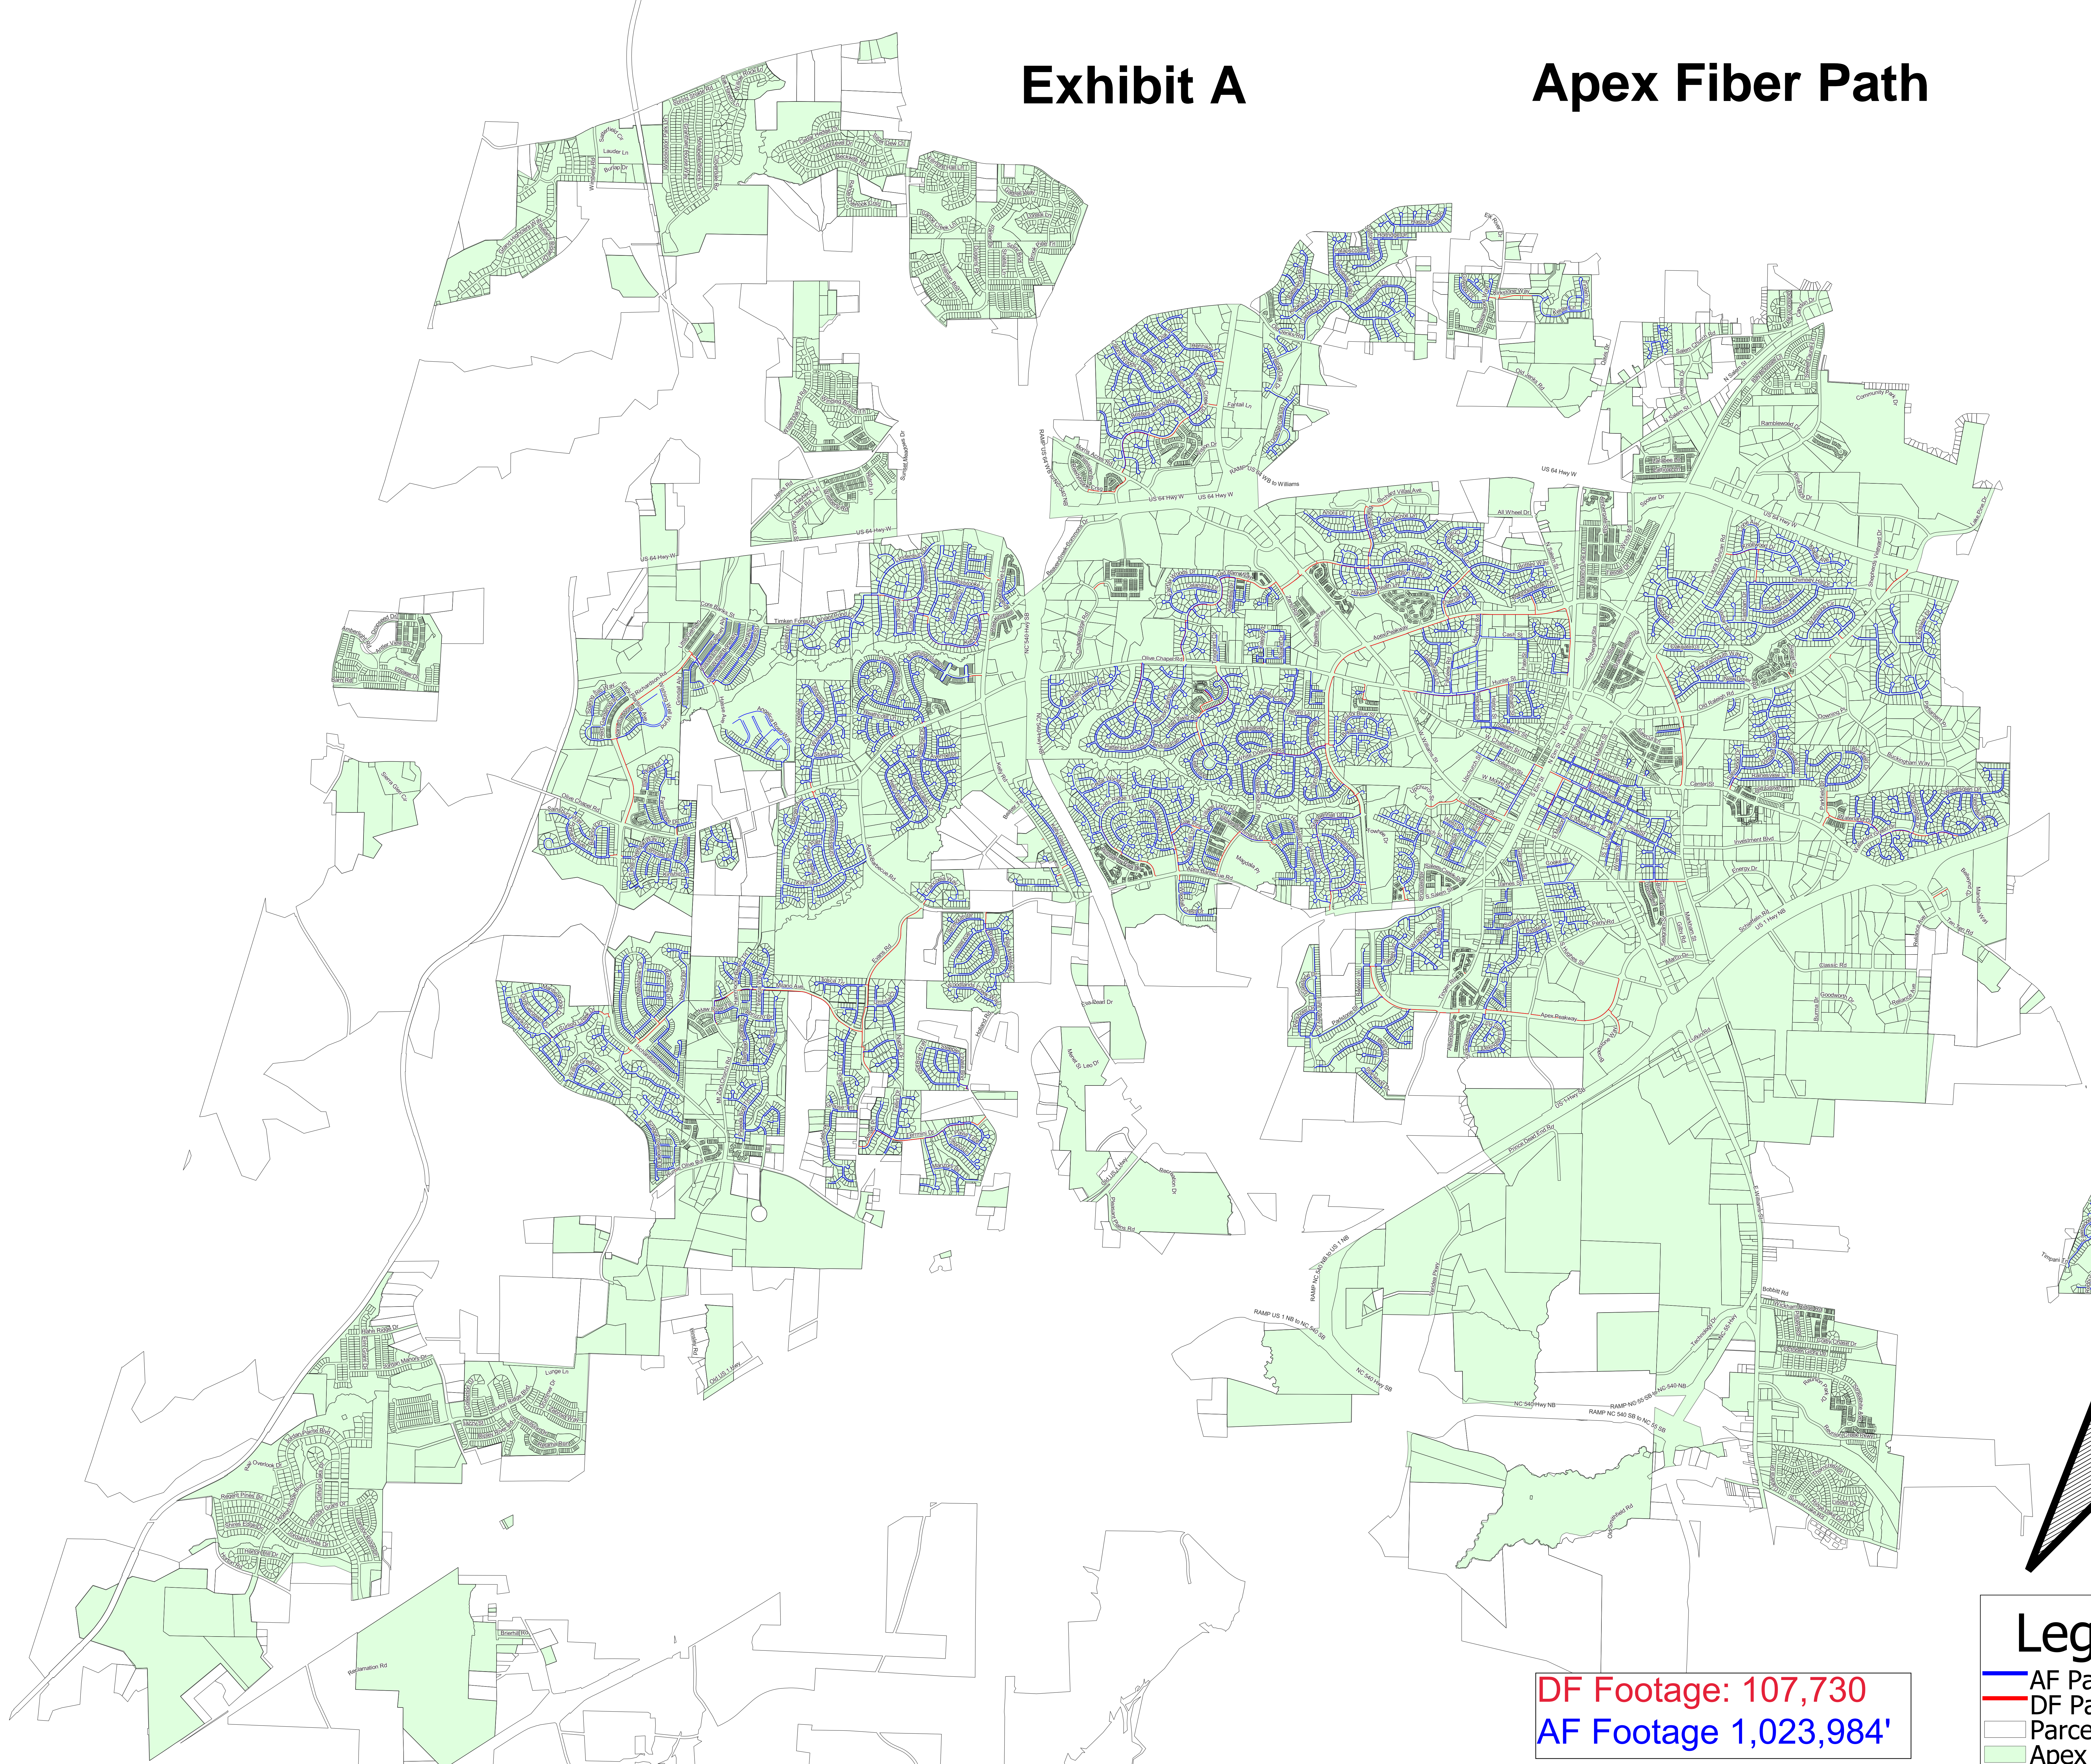

Exhibit A

Apex Fiber Path

DF Footage: 107,730
AF Footage 1,023,984'

Legend

- AF Path (Blue line)
- DF Path (Red line)
- Parcels (Black outline)
- Apex City Limits (Light Green fill)