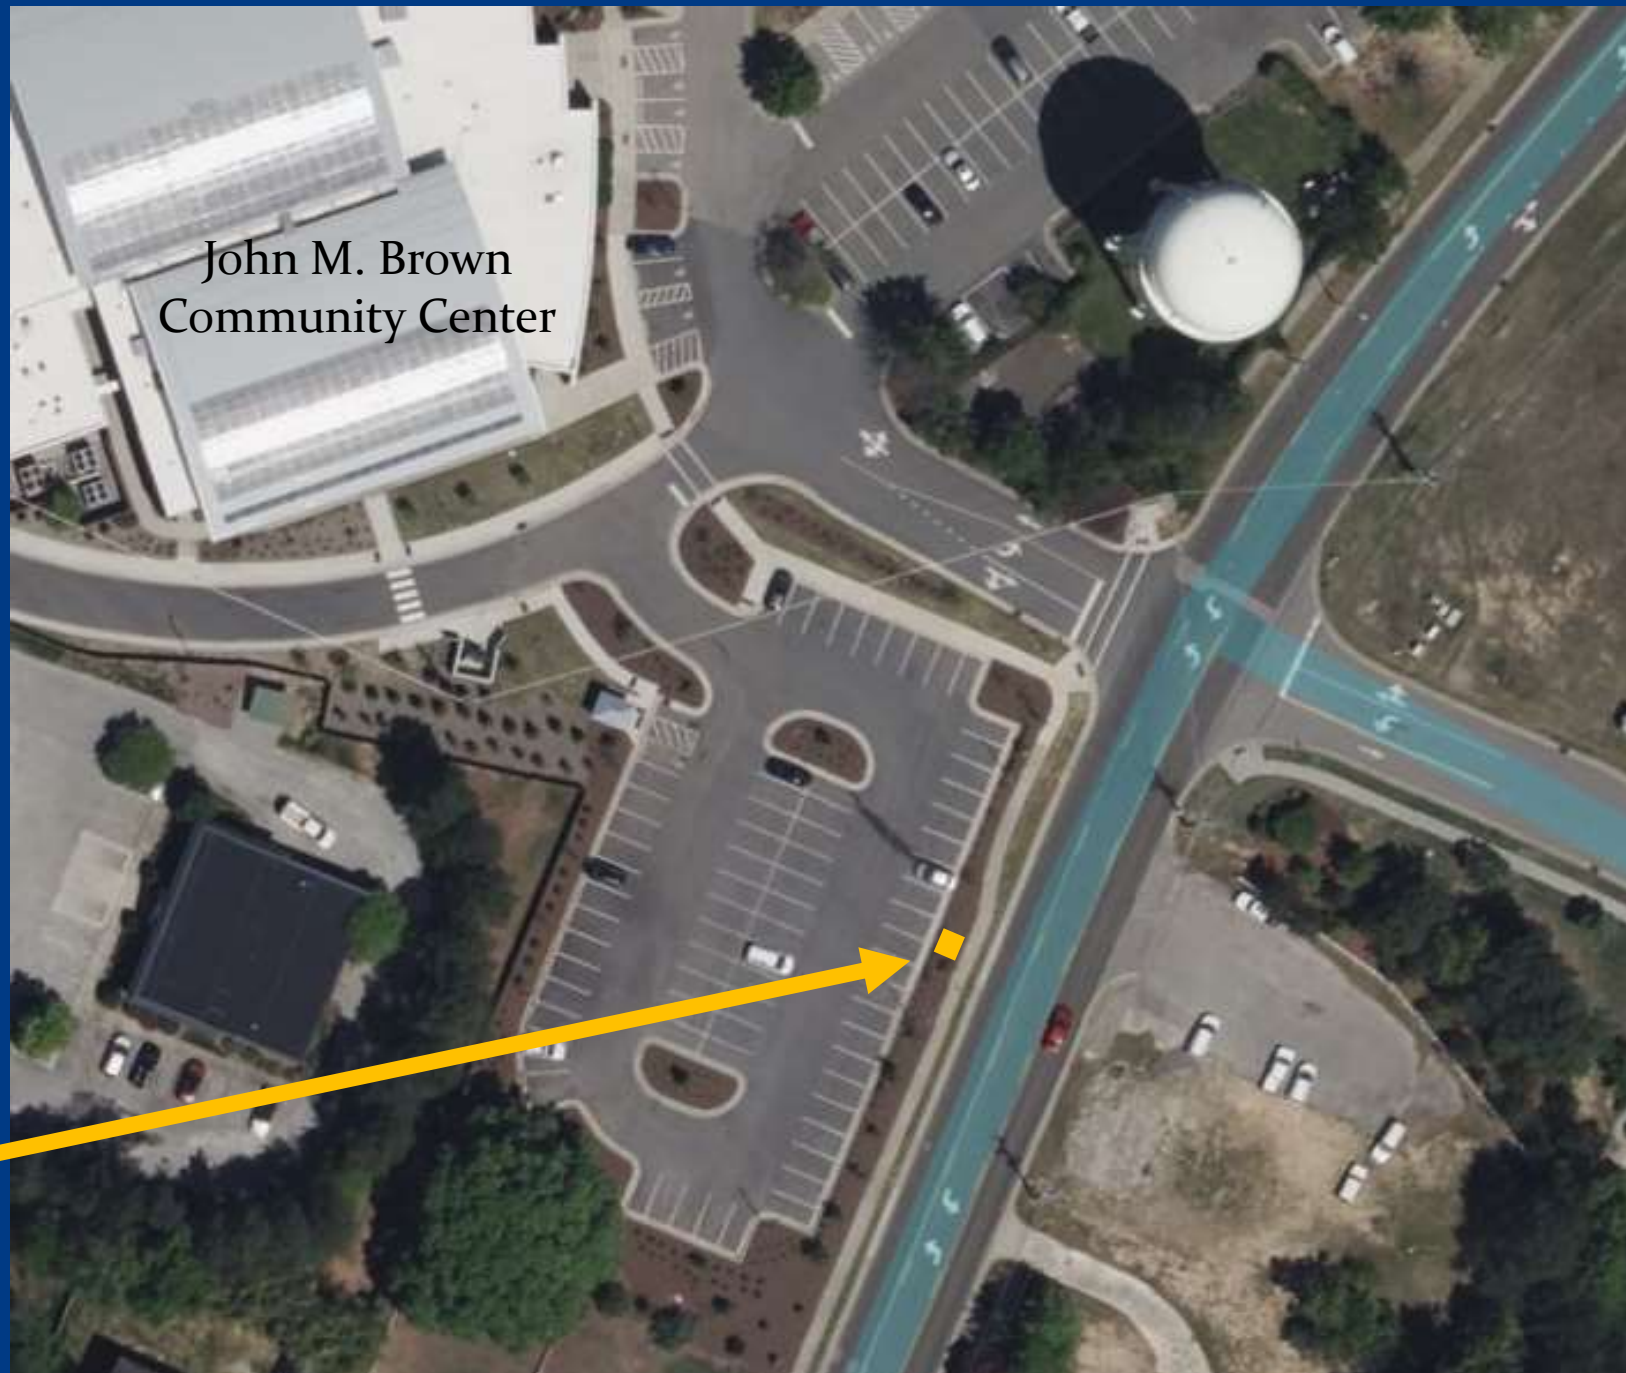

Blackbird Circle Purchase & Relocation

Apex Public Art Committee
December 2022

Purchase

Blackbird Circle
By Sally Myers

Appraisal: \$10,000.00

Our Price: \$7,500.00

Current Location

On private property of
The Apex Professional
Center

Current Location

New Location

Off Mason St
by the John M.
Brown
Community
Center

Proposed Location

John M. Brown
Community Center