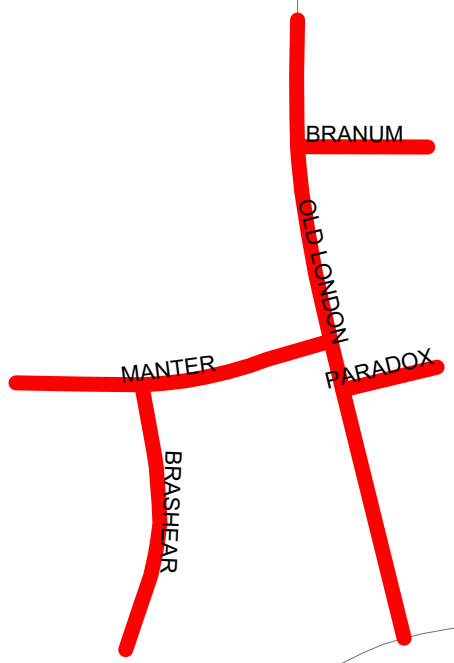

# 2021 Road Rehab

Map #	Name
1	Salem Woods
2	Walden Creek/Walden Townes
3	Hunter Valley
4	Charleston Village/Sutton Place/Montclair
5	Justice Heights/Sugarland Run
6	St James Village
7	Pearson Farms
8	Perry Hills/Perry Farms
9	Brittany Trace
10	Surrey Meadows
11	Amhers
12	Greenbrier/Kelly West
13	Scotts Mill
14	Homestead Park
15	Dogwood Ridge

CRANSWICK

REEDYBROOK

WALDEN WOODS

BAEENS BAY

GOOD SHEPHERD

ASTON WOODS

MAP#2 WALDEN CREEK/TOWNES

MAP#2 WALDEN CREEK/TOWNES

MAP#2 WALDEN CREEK/TOWNES

MAP#3 HUNTER VALLEY

MAP#4  
CHARLESTON VILLAGE  
SUTTON PLACE  
MONTCLAIR

MAP#4  
CHARLESTON VILLAGE  
SUTTON PLACE  
MONTCLAIR

MAP#4  
CHARLESTON VILLAGE  
SUTTON PLACE  
MONTCLAIR

MAP#5  
JUSTICE HEIGHTS  
SUGARLAND RUN

MAP#6 ST JAMES VILLAGE

SALEM CHURCH