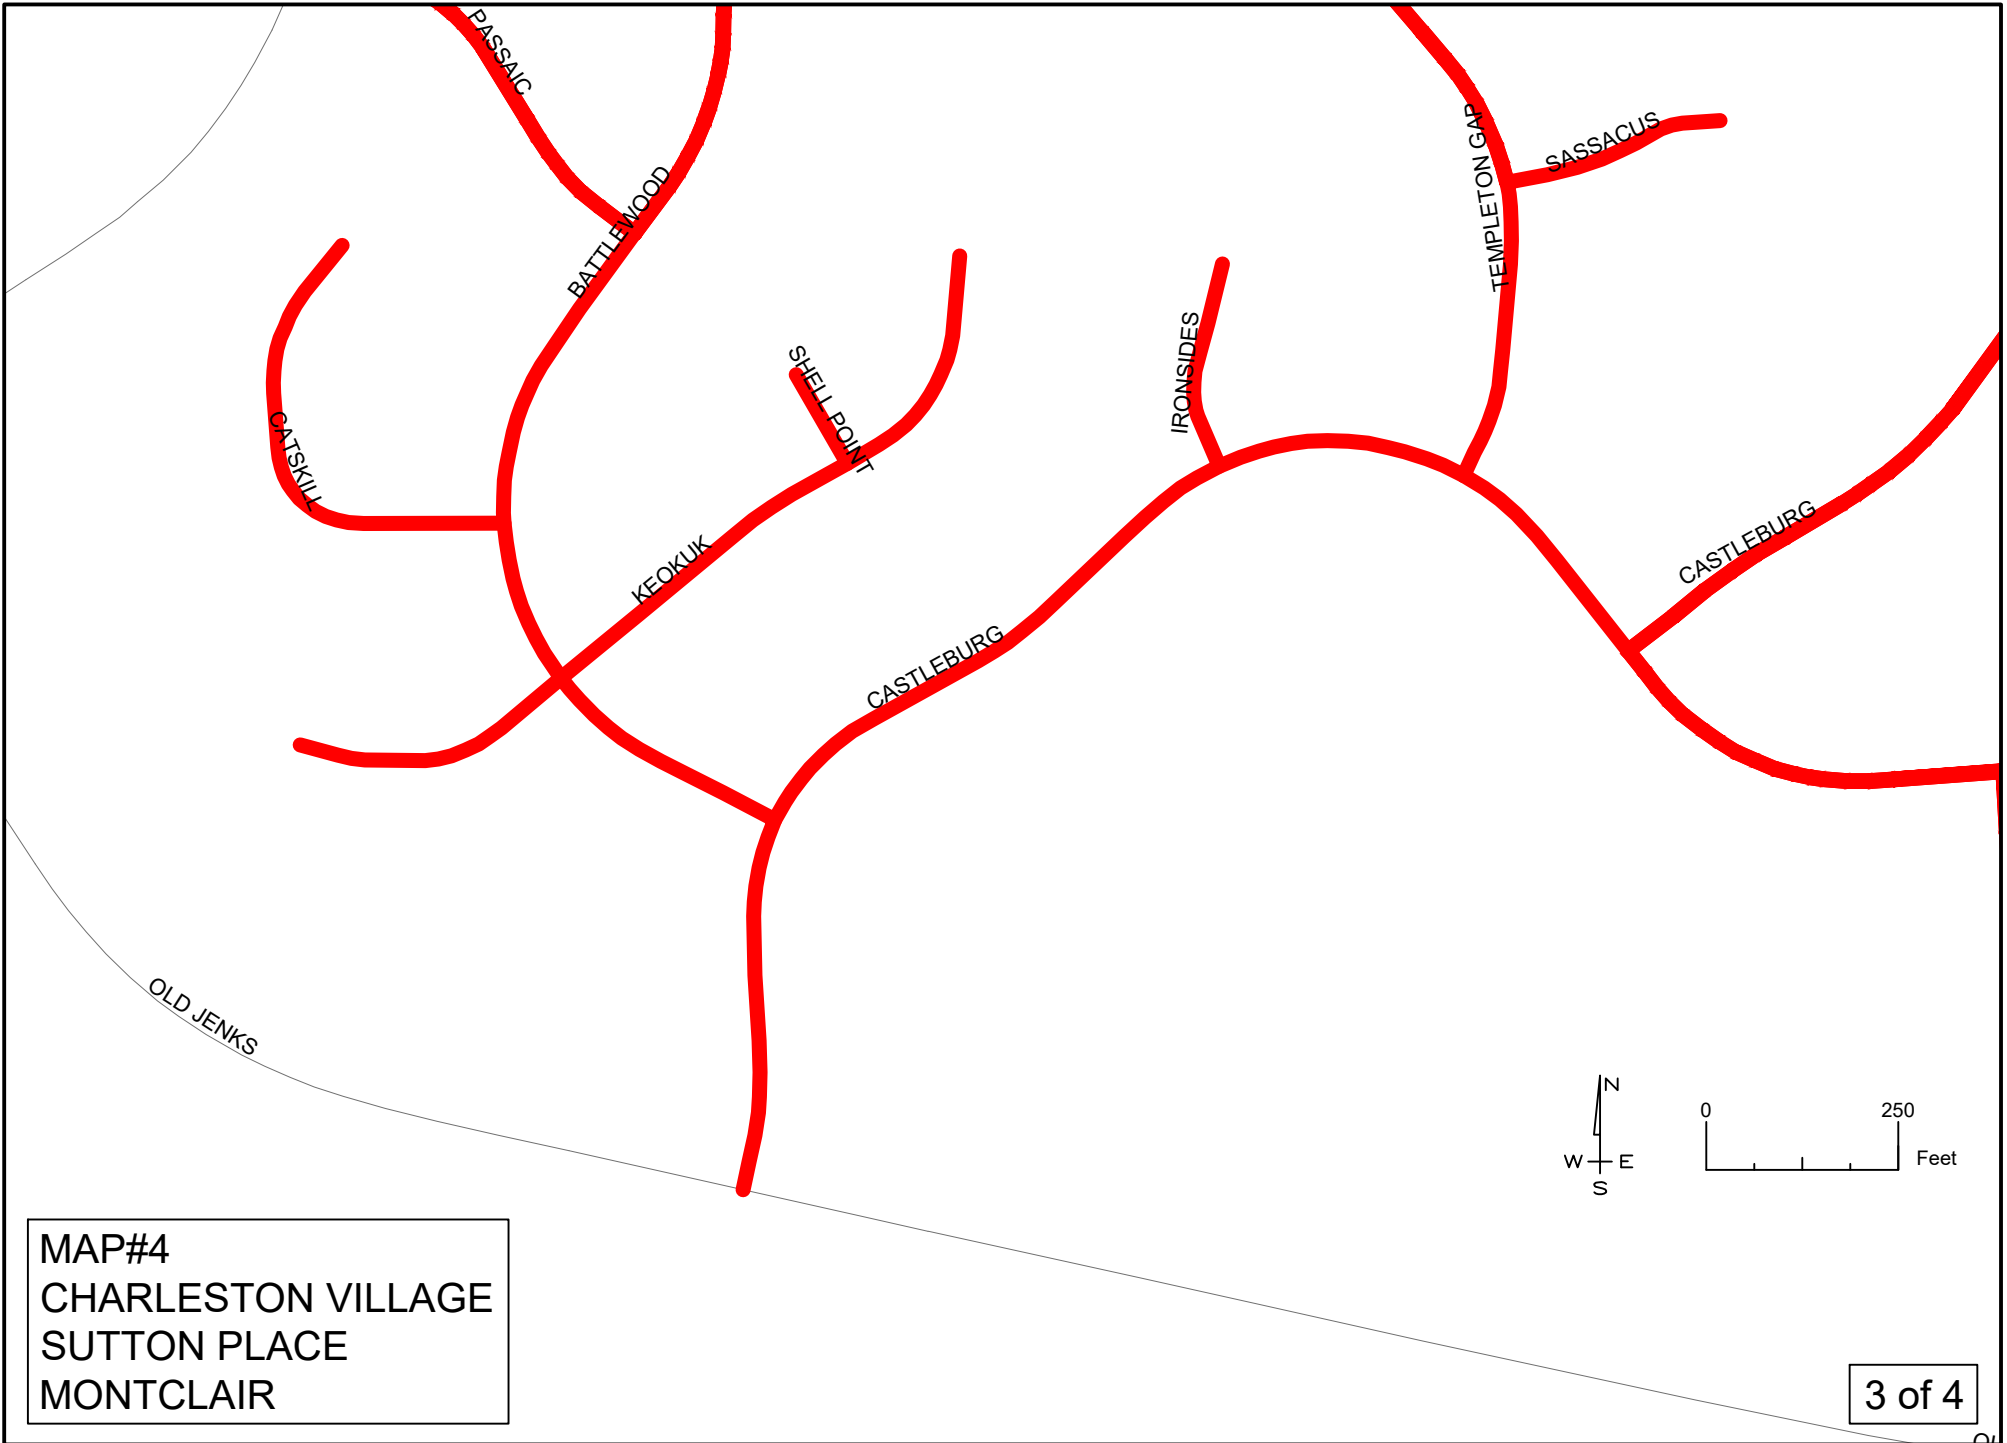

CRANSWICK

REEDYBROOK

WALDEN WOODS

BAEENS BAY

GOOD SHEPHERD

ASTON WOODS

MAP#2 WALDEN CREEK/TOWNES

MAP#2 WALDEN CREEK/TOWNES

MAP#2 WALDEN CREEK/TOWNES

MAP#3 HUNTER VALLEY

MAP#4  
CHARLESTON VILLAGE  
SUTTON PLACE  
MONTCLAIR

MAP#4  
CHARLESTON VILLAGE  
SUTTON PLACE  
MONTCLAIR

MAP#4  
CHARLESTON VILLAGE  
SUTTON PLACE  
MONTCLAIR

MAP#5  
JUSTICE HEIGHTS  
SUGARLAND RUN

MAP#6 ST JAMES VILLAGE

SALEM CHURCH

INTERIOR

HARBOR HAVEN

PORT HAVEN  
SHELTER HAVEN

PEACE HAVEN

SHACKLETON

AMERICAN

KISSENA

TINGEN