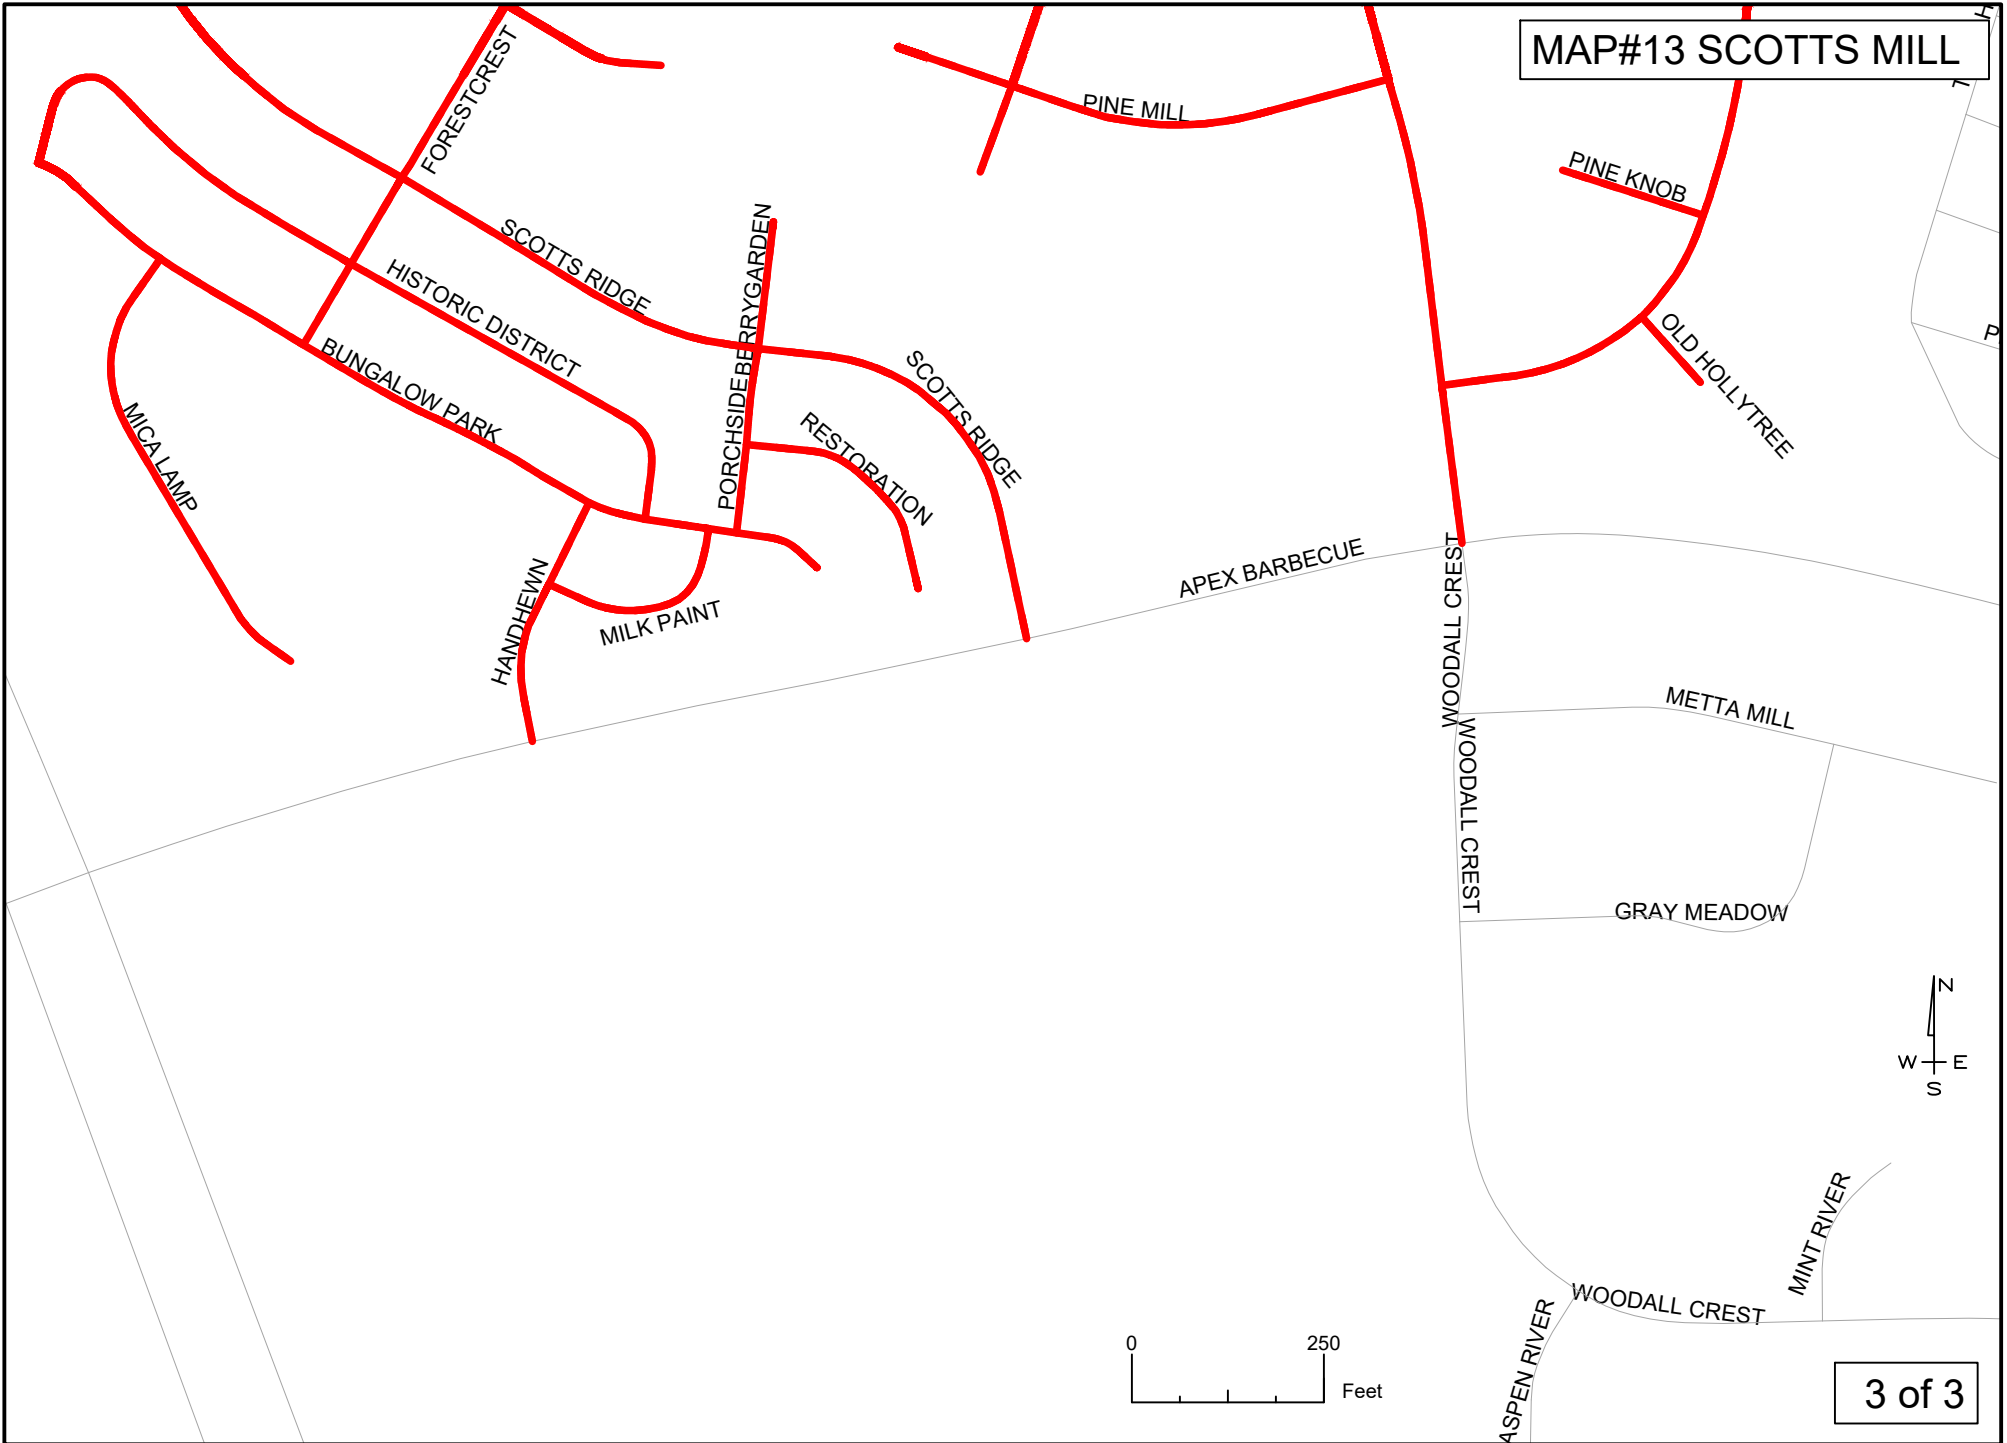

CRANSWICK

REEDYBROOK

WALDEN WOODS

BAEENS BAY

GOOD SHEPHERD

ASTON WOODS

MAP#2 WALDEN CREEK/TOWNES

MAP#2 WALDEN CREEK/TOWNES

INTERIOR

HARBOR HAVEN

PORT HAVEN  
SHELTER HAVEN

PEACE HAVEN

SHACKLETON

AMERICAN

KISSENA

TINGEN

BA

MAP#9 BRITTANY TRACE

MAP#10 SURREY MEADOWS

MAP#11 AMHERST

MAP#11 AMHERST

CHATHAM

MAP#12  
GREENBRIER  
KELLY WEST

MAP#12  
GREENBRIER  
KELLY WEST

MAP#13 SCOTTS MILL

MAP#13 SCOTTS MILL

MAP#13 SCOTTS MILL

MAP#14 HOMESTEAD PARK

MAP#15 DOGWOOD RIDGE

MAP#15 DOGWOOD RIDGE