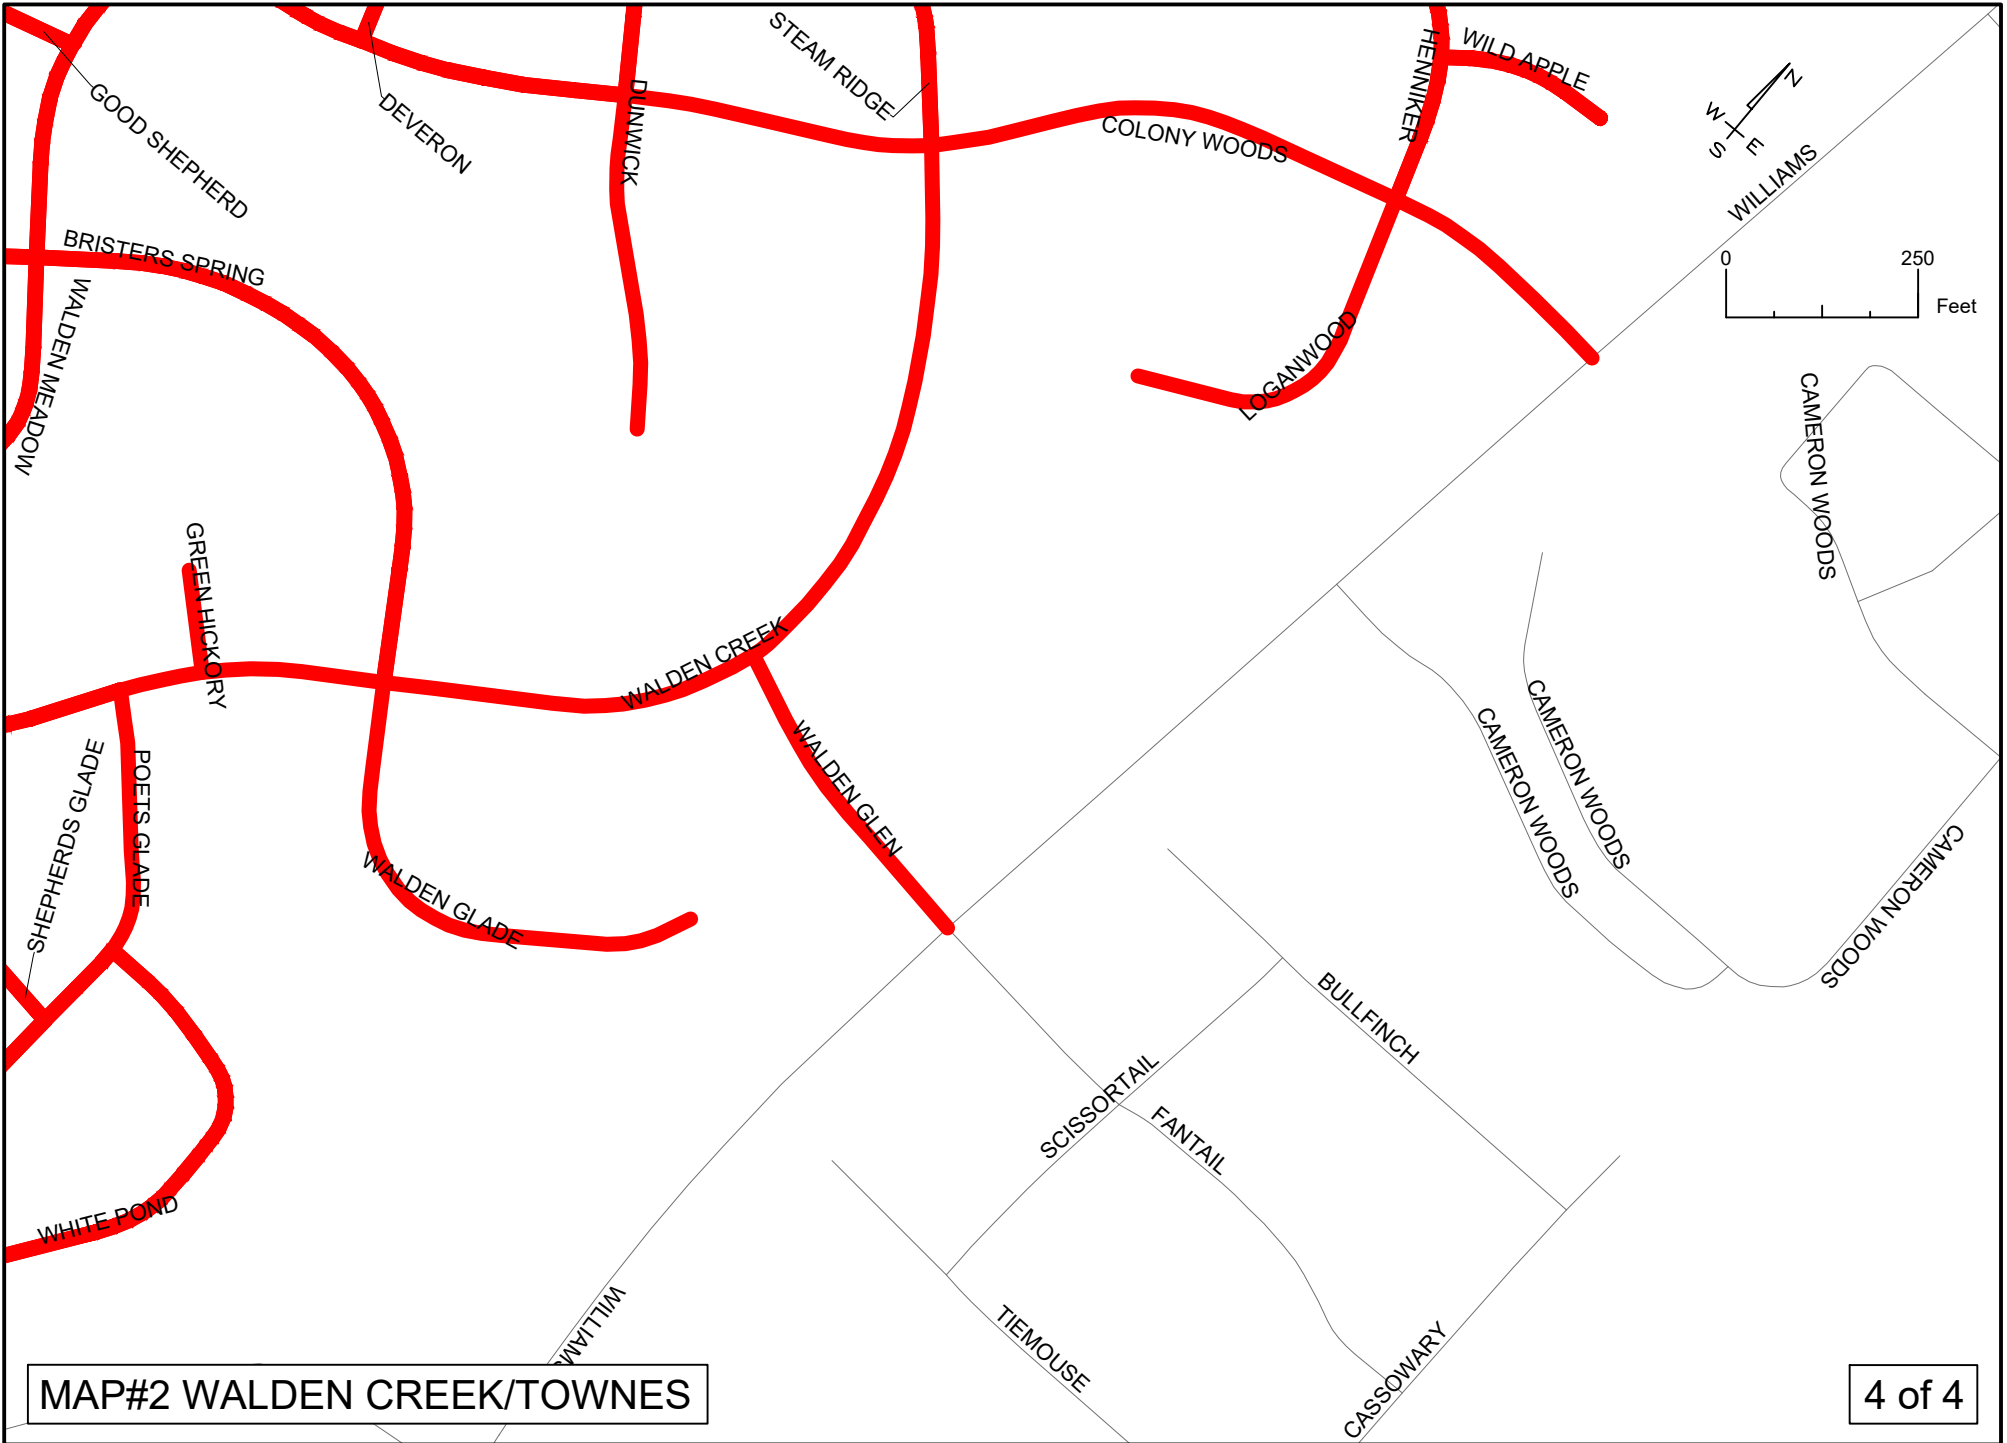

# 2021 Road Rehab

Map #	Name
1	Salem Woods
2	Walden Creek/Walden Townes
3	Hunter Valley
4	Charleston Village/Sutton Place/Montclair
5	Justice Heights/Sugarland Run
6	St James Village
7	Pearson Farms
8	Perry Hills/Perry Farms
9	Brittany Trace
10	Surrey Meadows
11	Amhers
12	Greenbrier/Kelly West
13	Scotts Mill
14	Homestead Park
15	Dogwood Ridge

CRANSWICK

REEDYBROOK

WALDEN WOODS

BAEENS BAY

GOOD SHEPHERD

ASTON WOODS

MAP#2 WALDEN CREEK/TOWNES

MAP#2 WALDEN CREEK/TOWNES

MAP#2 WALDEN CREEK/TOWNES

MAP#3 HUNTER VALLEY

MAP#4  
CHARLESTON VILLAGE  
SUTTON PLACE  
MONTCLAIR

MAP#4  
CHARLESTON VILLAGE  
SUTTON PLACE  
MONTCLAIR

MAP#4  
CHARLESTON VILLAGE  
SUTTON PLACE  
MONTCLAIR

INTERIOR

HARBOR HAVEN

PORT HAVEN  
SHELTER HAVEN

PEACE HAVEN

SHACKLETON

AMERICAN

KISSENA

TINGEN