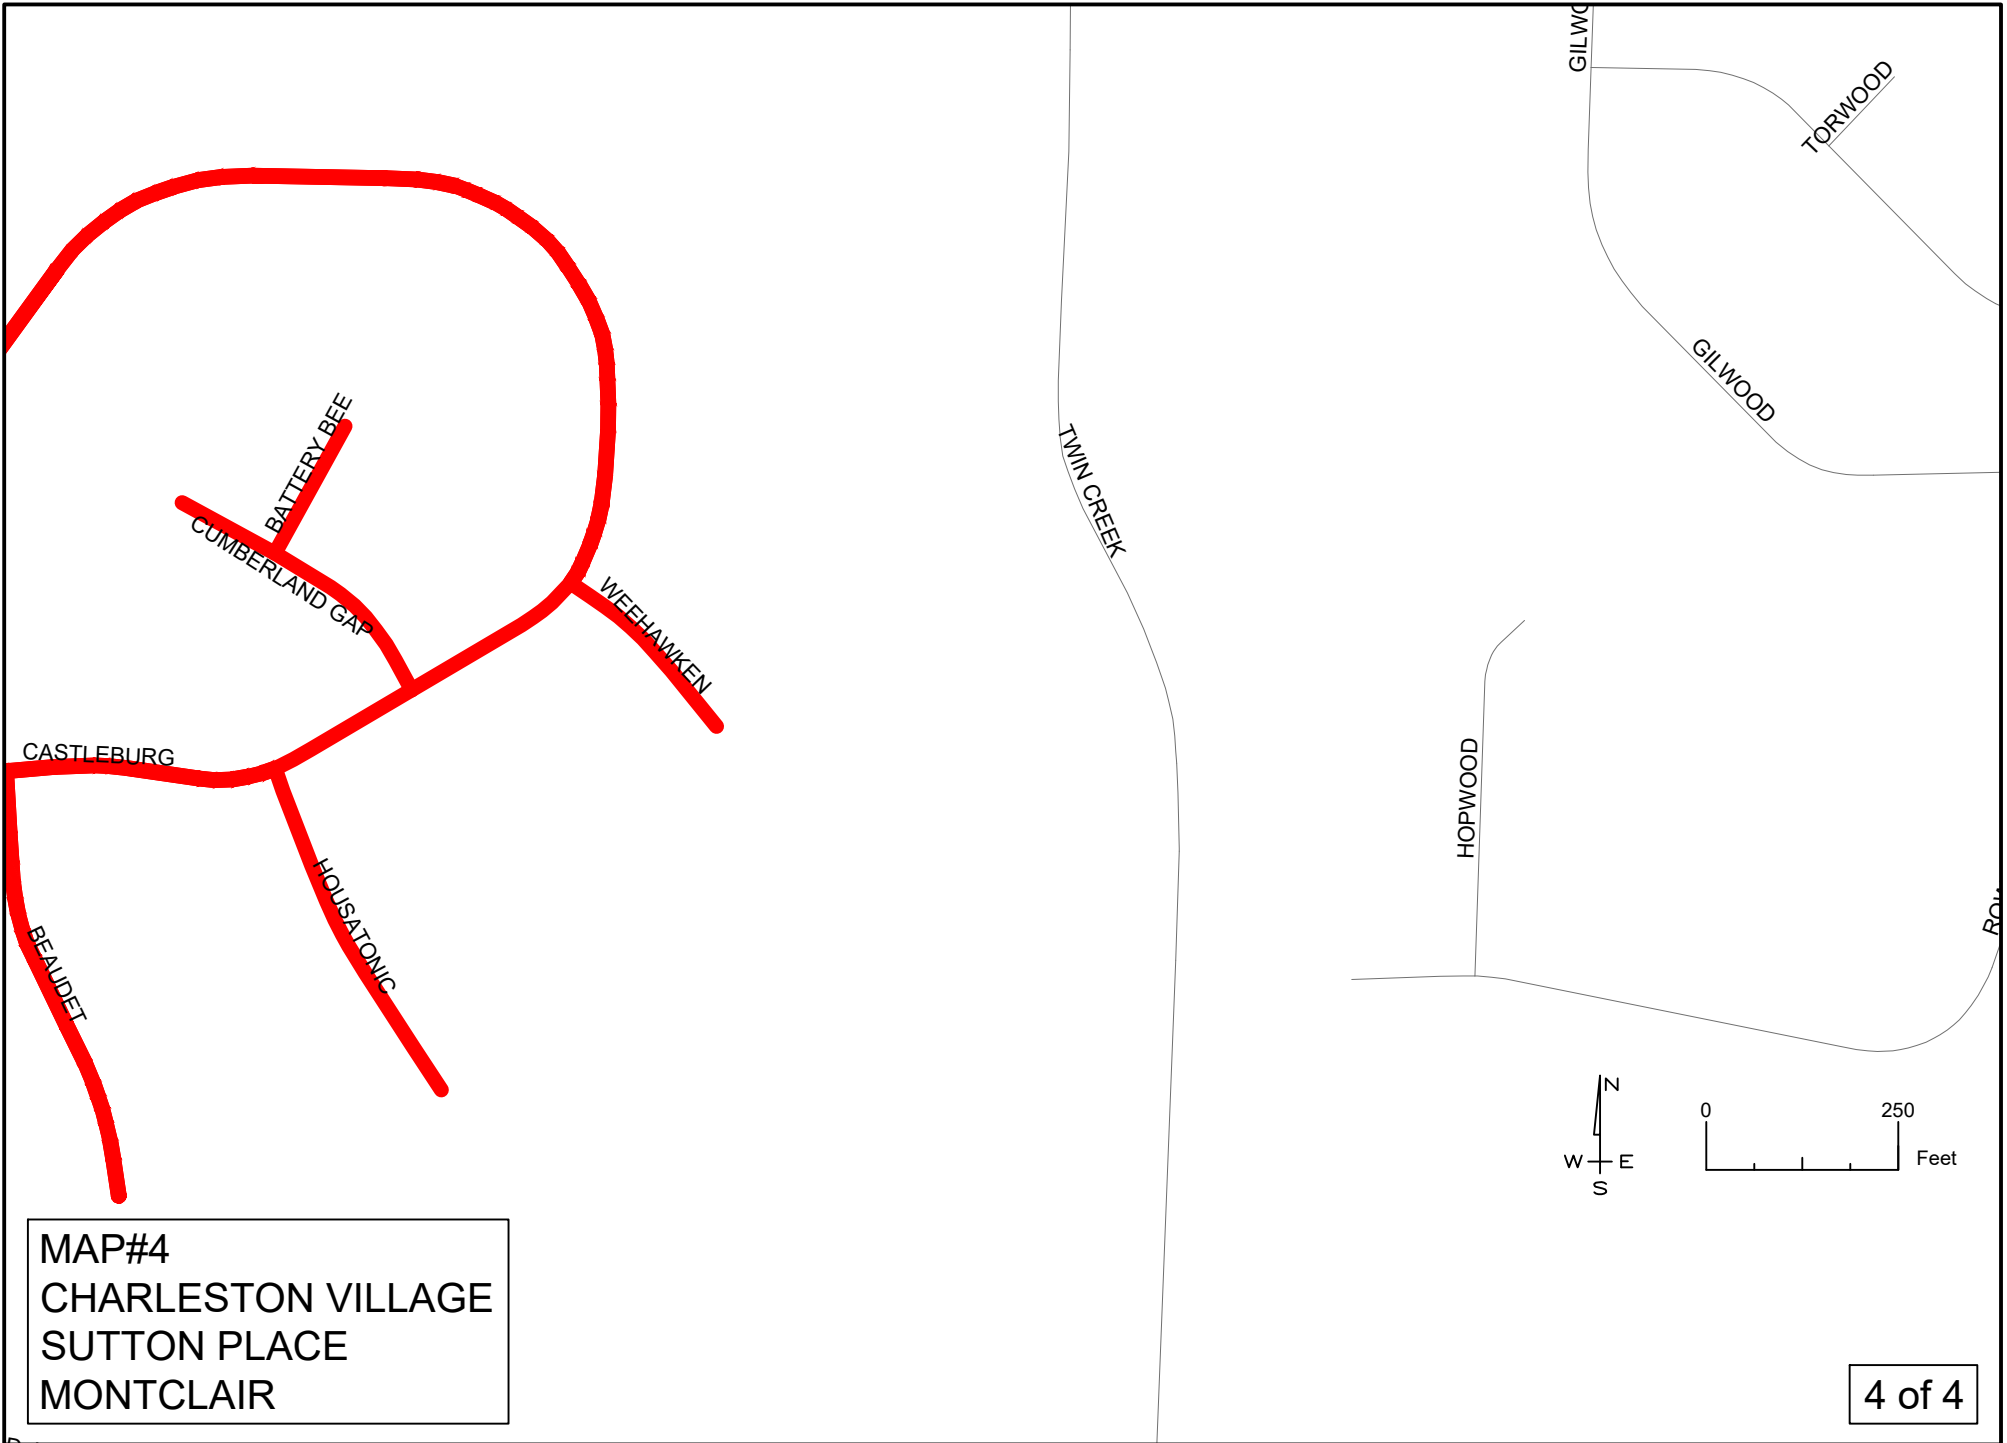

CRANSWICK

REEDYBROOK

WALDEN WOODS

BAEENS BAY

GOOD SHEPHERD

ASTON WOODS

MAP#2 WALDEN CREEK/TOWNES

MAP#2 WALDEN CREEK/TOWNES

MAP#2 WALDEN CREEK/TOWNES

MAP#3 HUNTER VALLEY

MAP#4  
CHARLESTON VILLAGE  
SUTTON PLACE  
MONTCLAIR

MAP#4  
CHARLESTON VILLAGE  
SUTTON PLACE  
MONTCLAIR

MAP#4  
CHARLESTON VILLAGE  
SUTTON PLACE  
MONTCLAIR

MAP#5  
JUSTICE HEIGHTS  
SUGARLAND RUN

MAP#6 ST JAMES VILLAGE

SALEM CHURCH

INTERIOR

HARBOR HAVEN

PORT HAVEN  
SHELTER HAVEN

PEACE HAVEN

SHACKLETON

AMERICAN

KISSENA

TINGEN