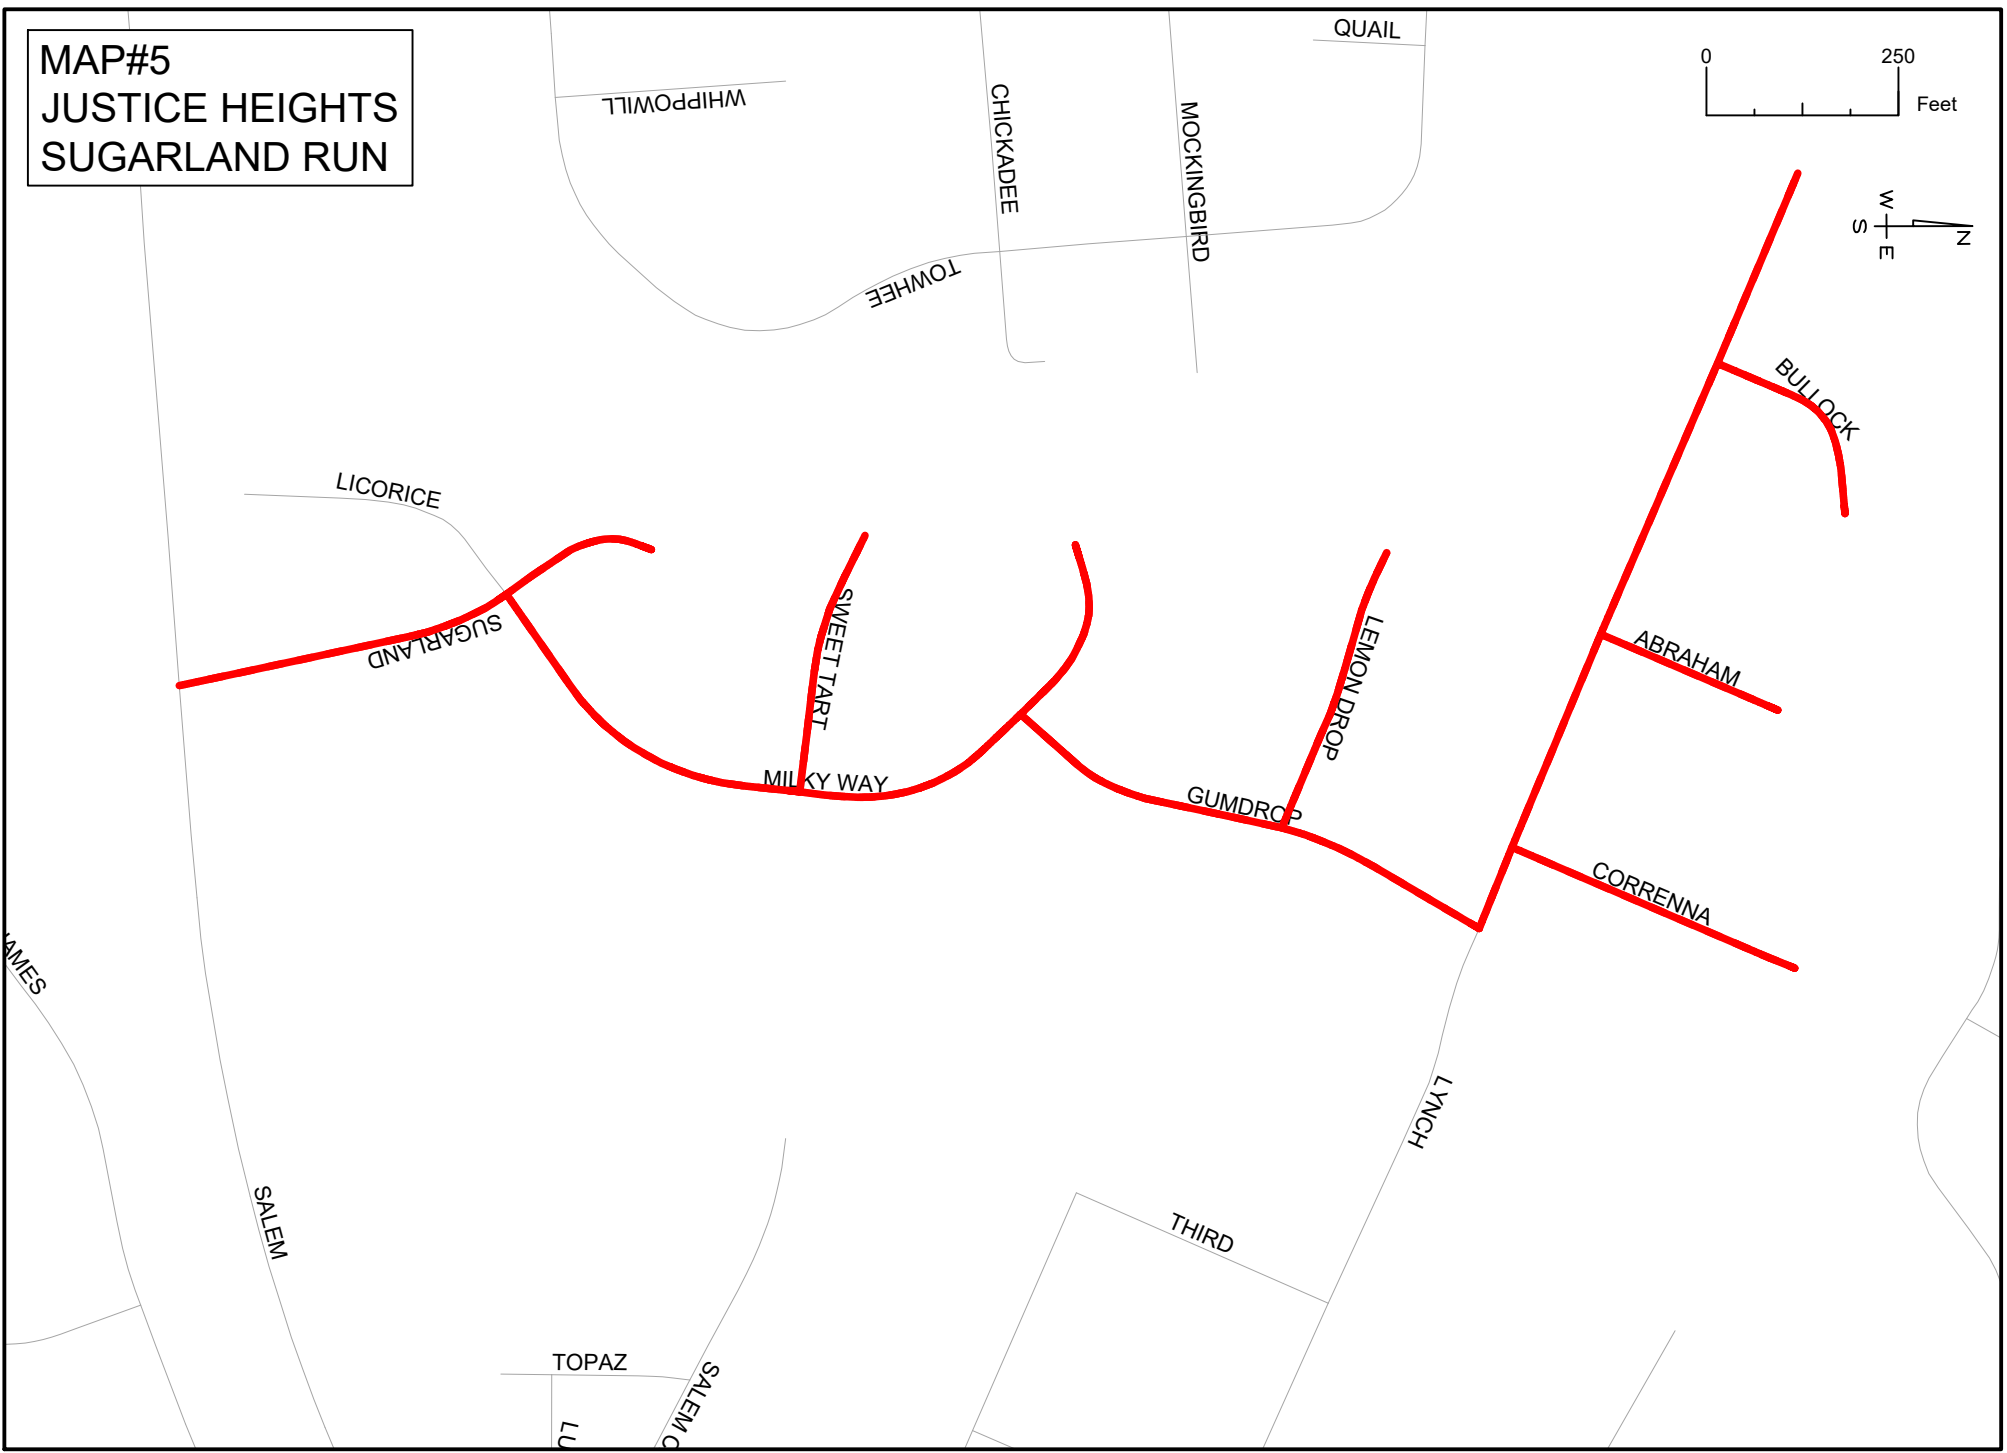

MAP#5
JUSTICE HEIGHTS
SUGARLAND RUN