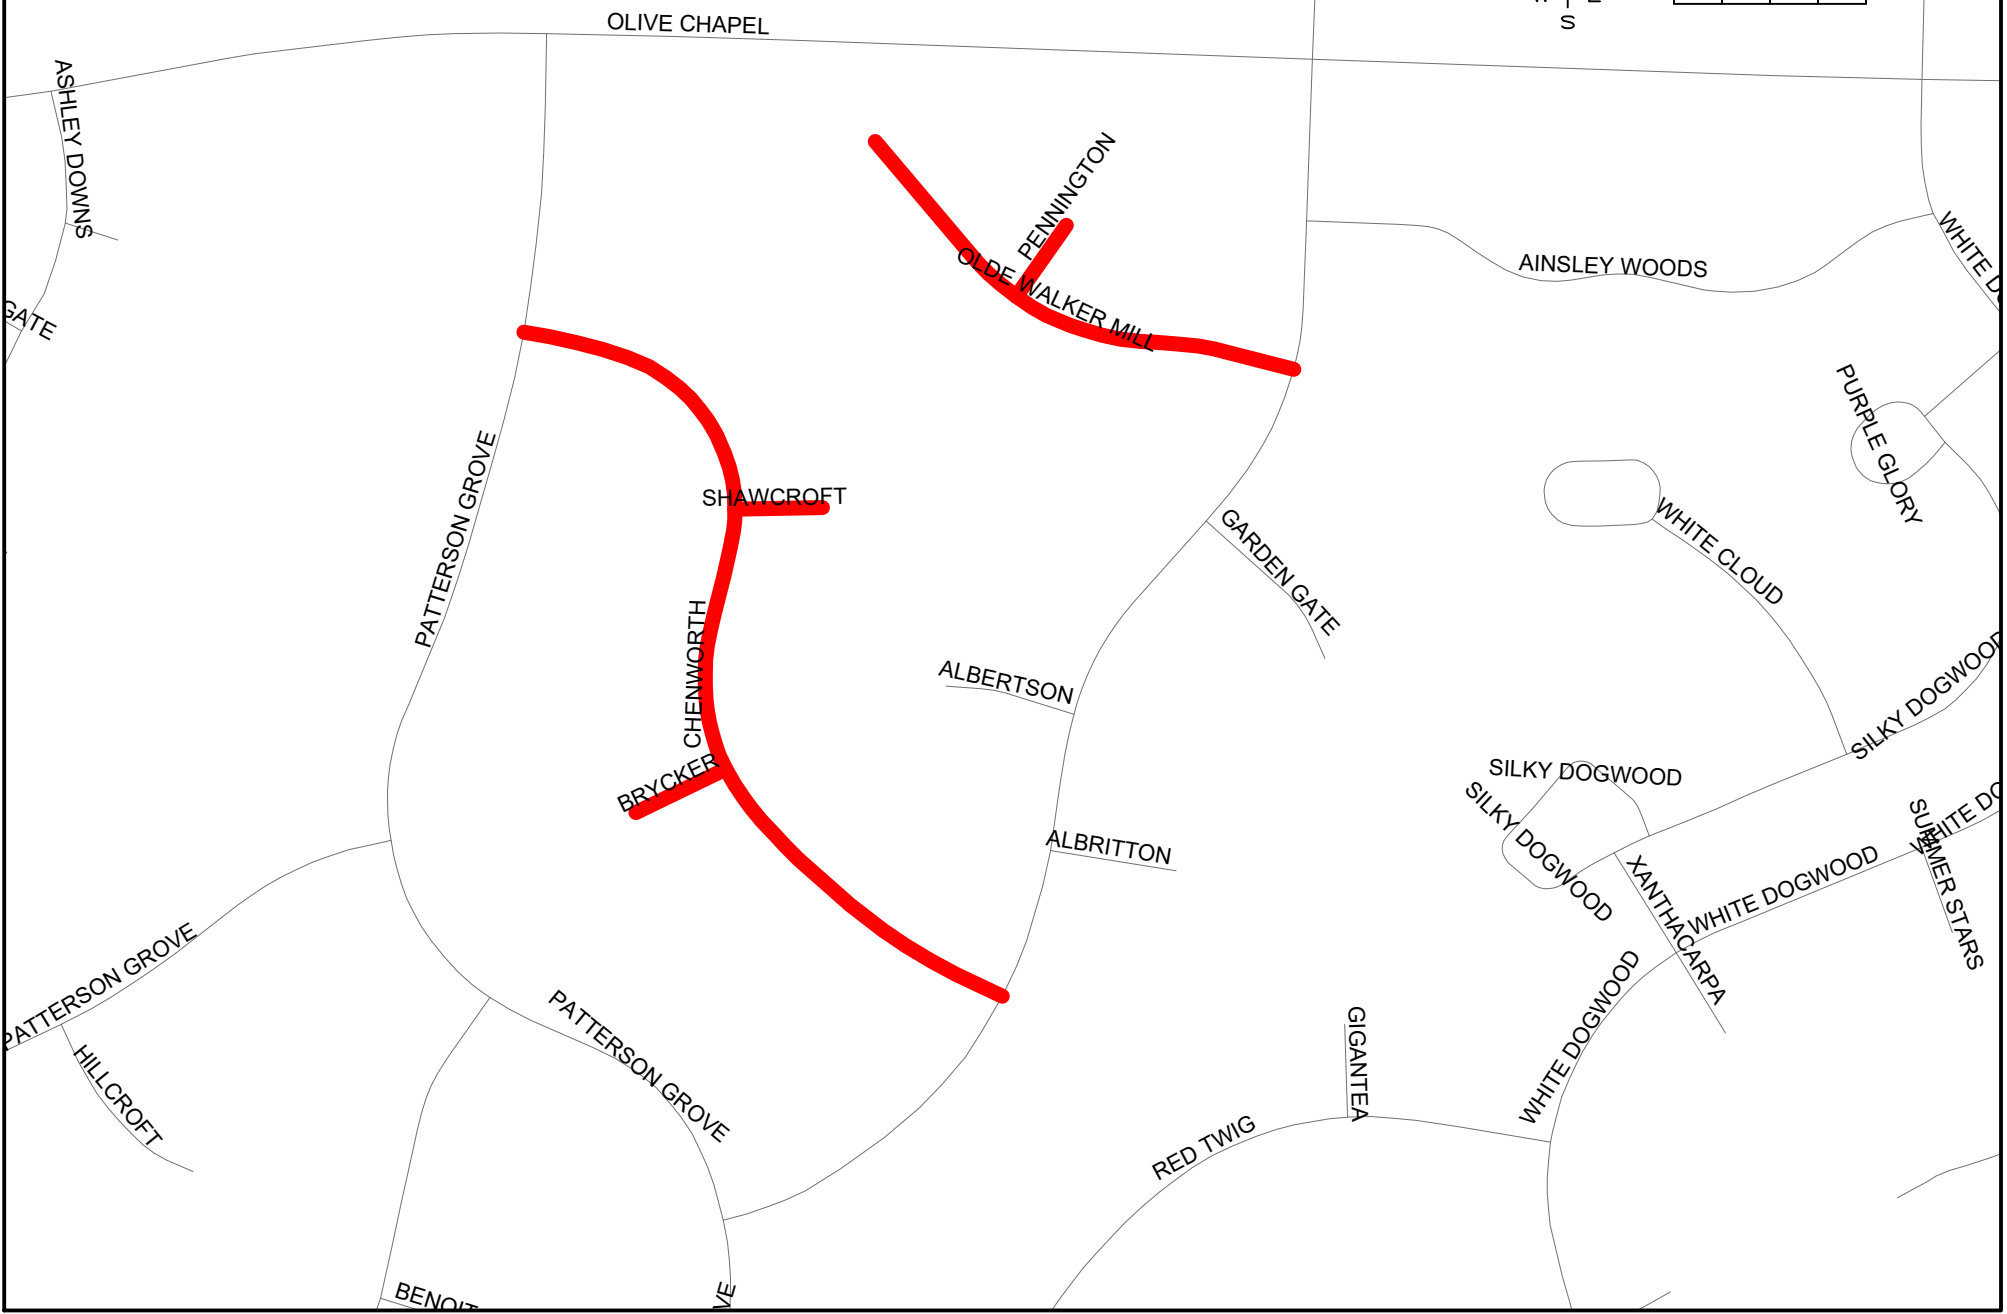

CRANSWICK

REEDYBROOK

WALDEN WOODS

BAEENS BAY

GOOD SHEPHERD

ASTON WOODS

MAP#2 WALDEN CREEK/TOWNES

MAP#2 WALDEN CREEK/TOWNES

MAP#5  
JUSTICE HEIGHTS  
SUGARLAND RUN

MAP#6 ST JAMES VILLAGE

SALEM CHURCH

# MAP#7 PEARSON FARMS

MAP#8  
PERRY HILLS  
PERRY FARMS

GLASTON

SPARTA

LITTON

ESTATE

HANDEL

TEULON

INTERIOR

HARBOR HAVEN

PORT HAVEN  
SHELTER HAVEN

PEACE HAVEN

SHACKLETON

AMERICAN

KISSENA

TINGEN