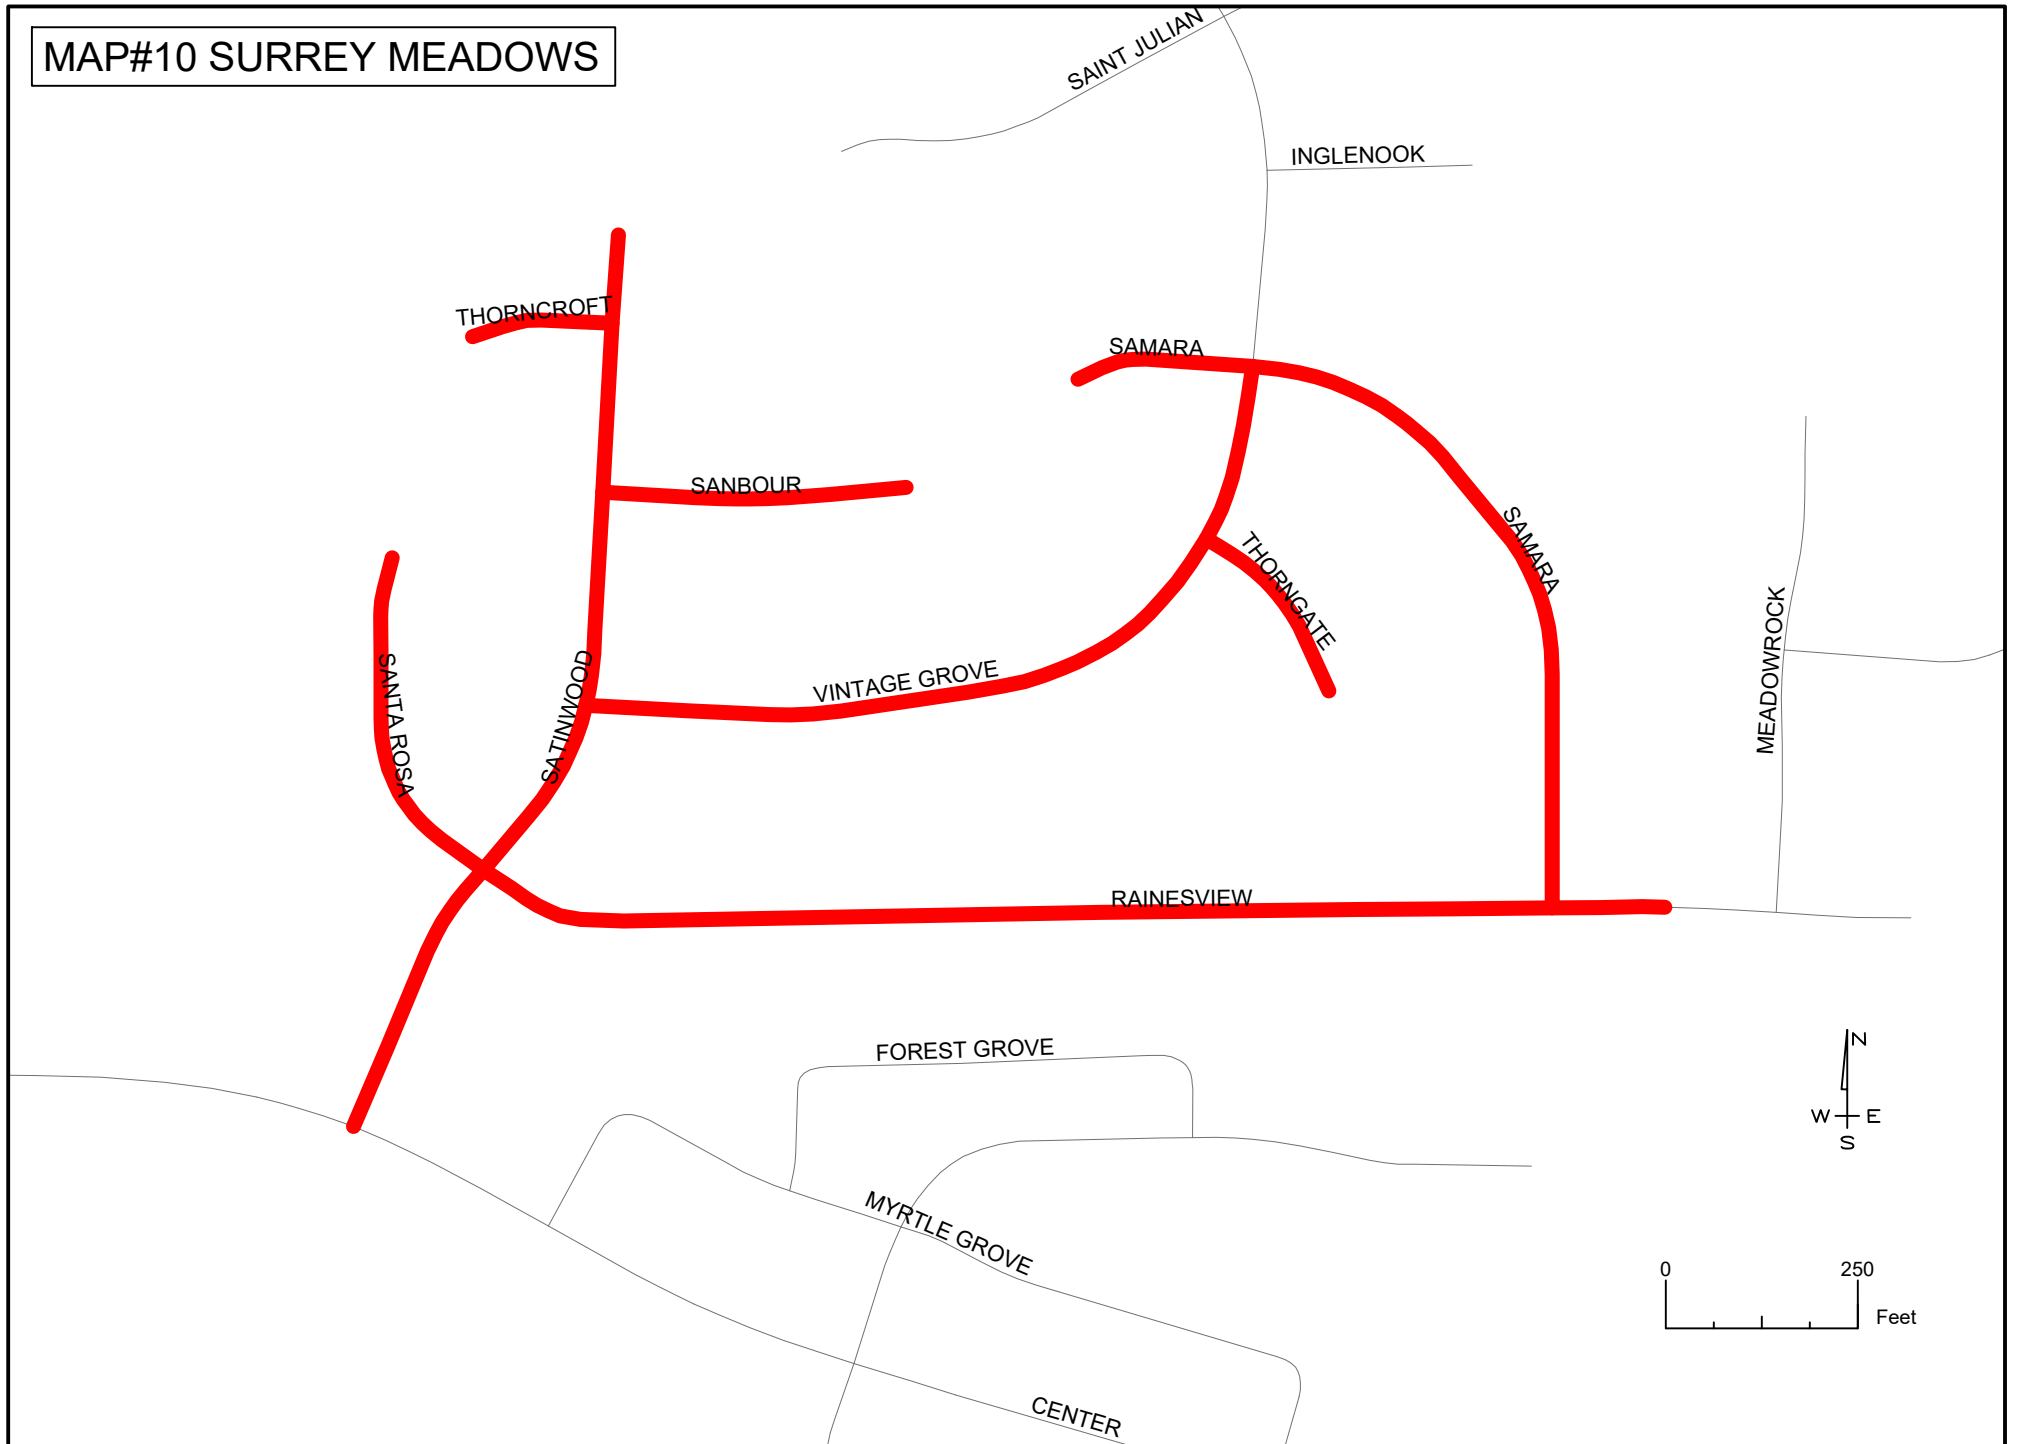

CRANSWICK

REEDYBROOK

WALDEN WOODS

BAEENS BAY

GOOD SHEPHERD

ASTON WOODS

MAP#2 WALDEN CREEK/TOWNES

MAP#2 WALDEN CREEK/TOWNES

# MAP#7 PEARSON FARMS

MAP#8  
PERRY HILLS  
PERRY FARMS

GLASTON

SPARTA

LITTON

ESTATE

HANDEL

TEULON

INTERIOR

HARBOR HAVEN

PORT HAVEN  
SHELTER HAVEN

PEACE HAVEN

SHACKLETON

AMERICAN

KISSENA

TINGEN

BA

MAP#9 BRITTANY TRACE

MAP#10 SURREY MEADOWS

MAP#11 AMHERST

MAP#11 AMHERST

CHATHAM

MAP#12  
GREENBRIER  
KELLY WEST

MAP#12  
GREENBRIER  
KELLY WEST