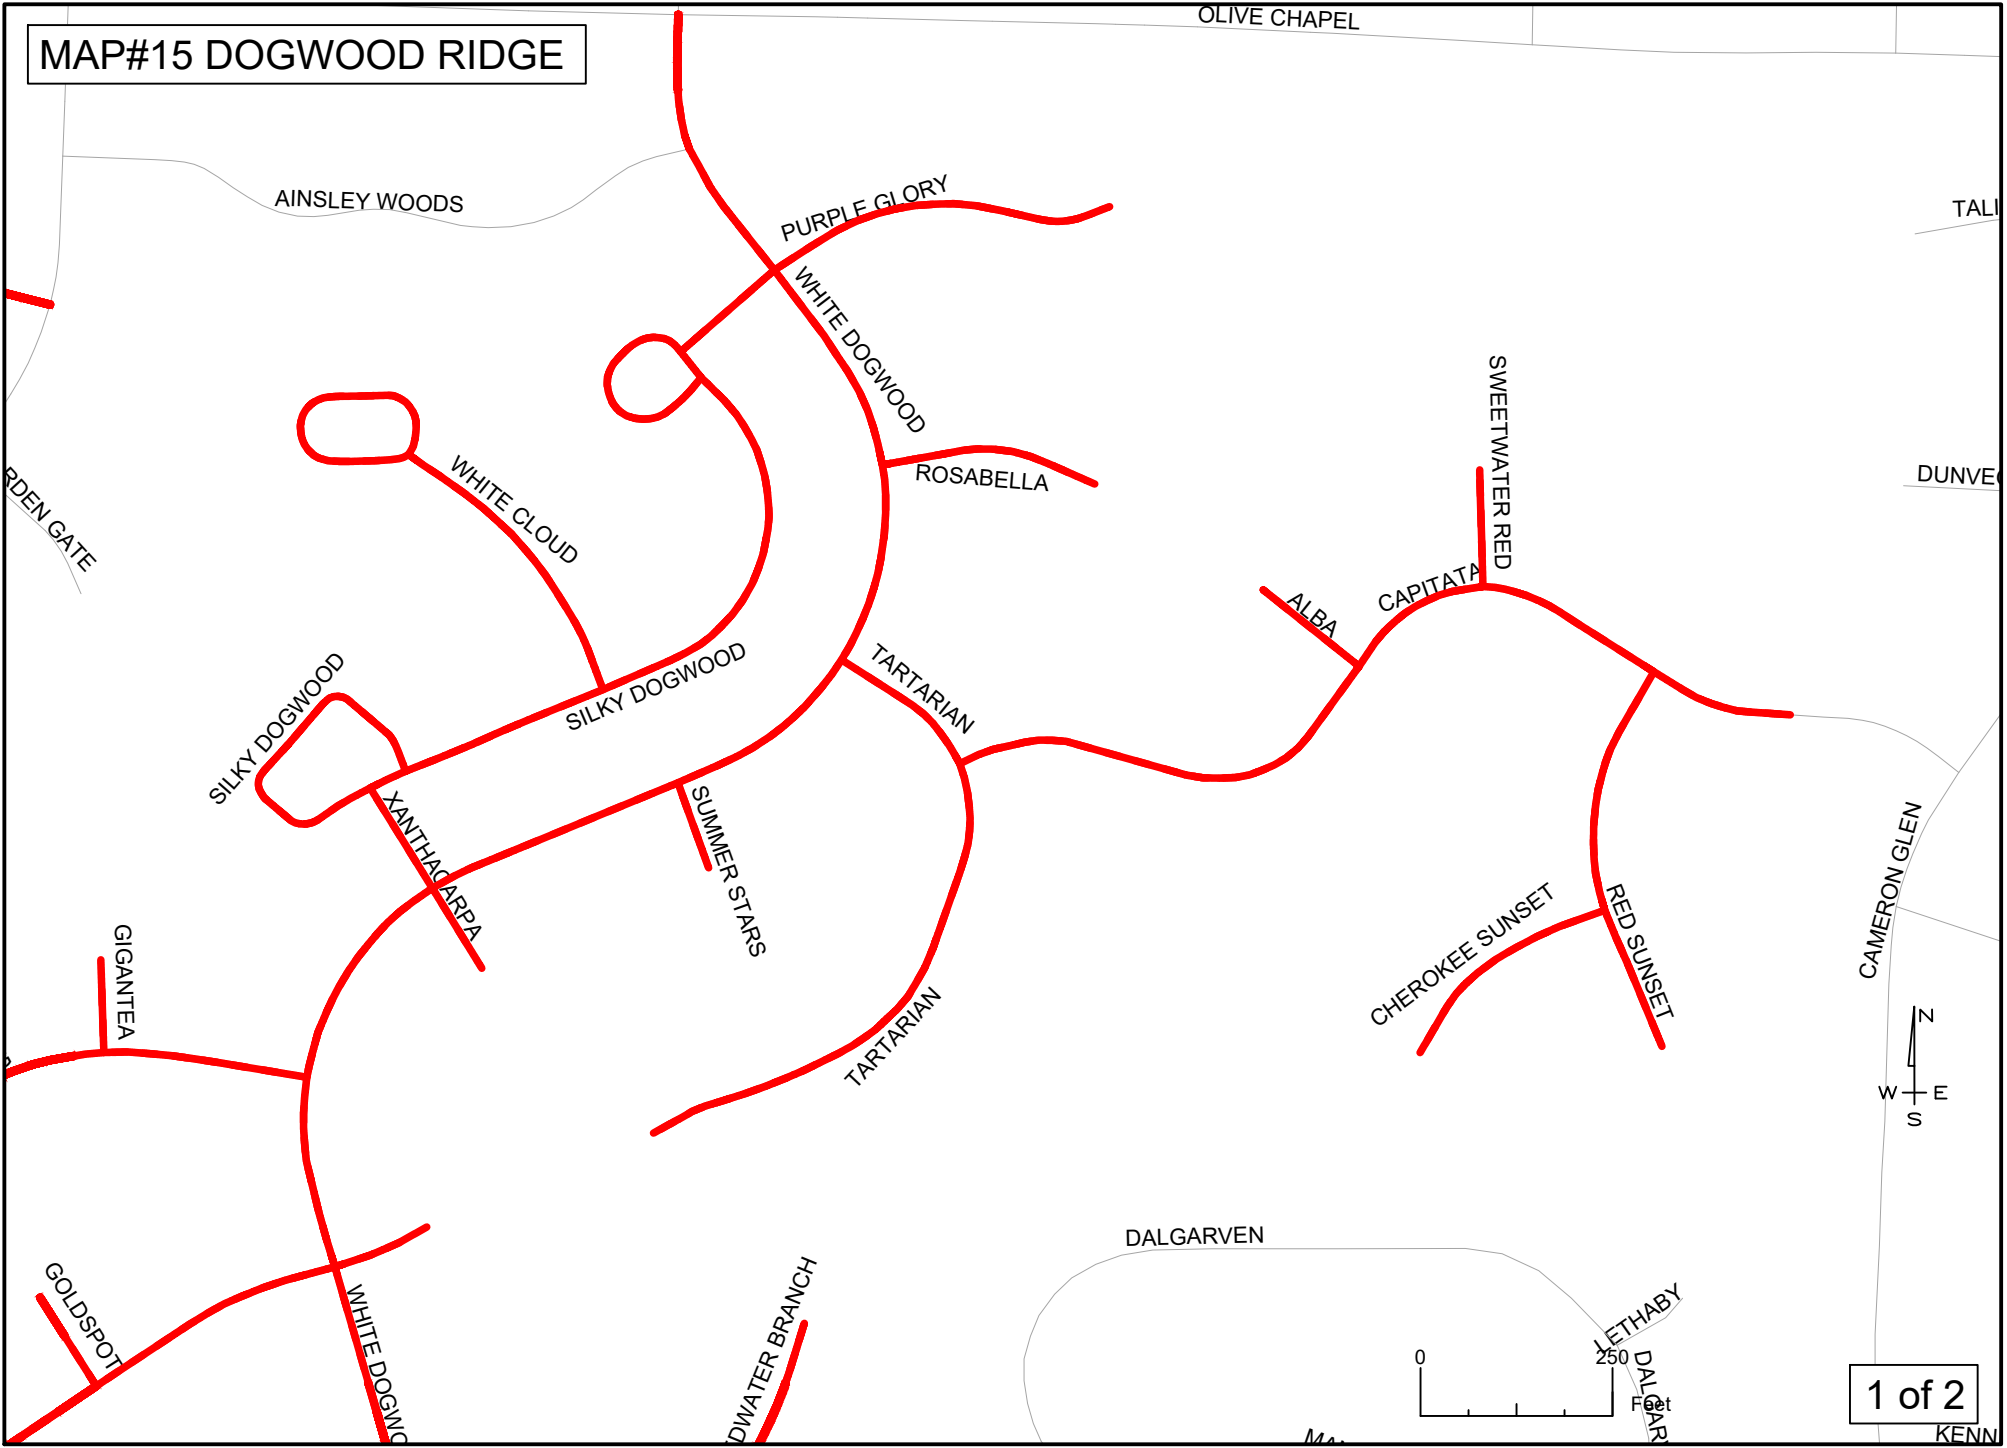

# MAP#7 PEARSON FARMS

MAP#8  
PERRY HILLS  
PERRY FARMS

GLASTON

SPARTA

LITTON

ESTATE

HANDEL

TEULON

INTERIOR

HARBOR HAVEN

PORT HAVEN  
SHELTER HAVEN

PEACE HAVEN

SHACKLETON

AMERICAN

KISSENA

TINGEN

BA

MAP#9 BRITTANY TRACE

MAP#10 SURREY MEADOWS

MAP#11 AMHERST

MAP#11 AMHERST

CHATHAM

MAP#12  
GREENBRIER  
KELLY WEST

MAP#12  
GREENBRIER  
KELLY WEST

MAP#13 SCOTTS MILL

MAP#13 SCOTTS MILL

MAP#13 SCOTTS MILL

MAP#14 HOMESTEAD PARK

MAP#15 DOGWOOD RIDGE

MAP#15 DOGWOOD RIDGE