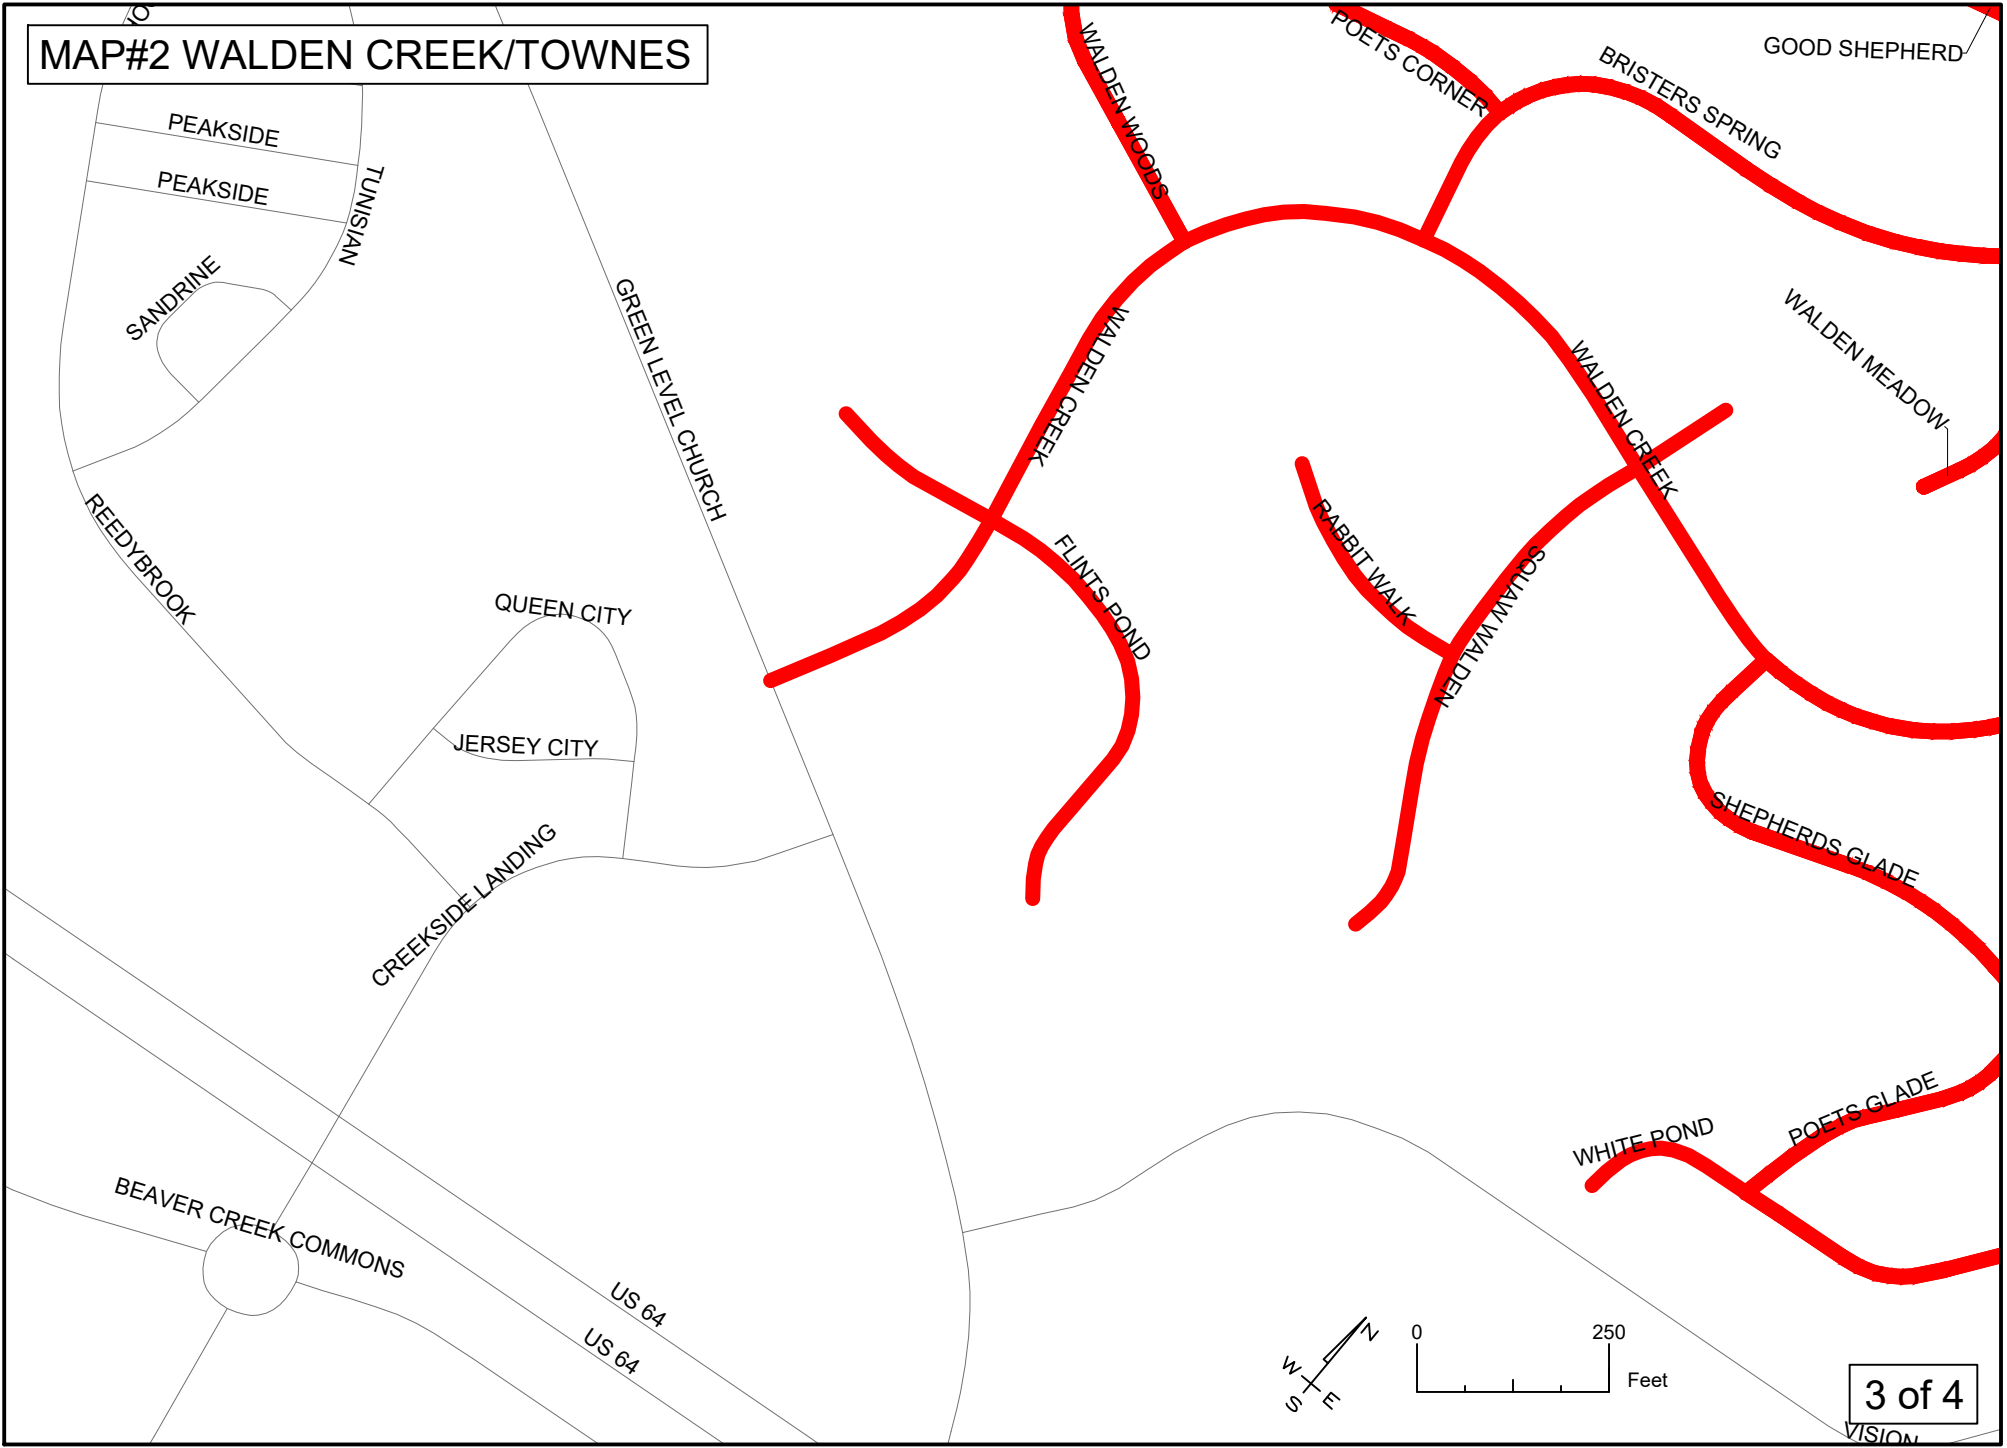

# 2021 Road Rehab

Map #	Name
1	Salem Woods
2	Walden Creek/Walden Townes
3	Hunter Valley
4	Charleston Village/Sutton Place/Montclair
5	Justice Heights/Sugarland Run
6	St James Village
7	Pearson Farms
8	Perry Hills/Perry Farms
9	Brittany Trace
10	Surrey Meadows
11	Amhers
12	Greenbrier/Kelly West
13	Scotts Mill
14	Homestead Park
15	Dogwood Ridge

CRANSWICK

REEDYBROOK

WALDEN WOODS

BAEENS BAY

GOOD SHEPHERD

ASTON WOODS

MAP#2 WALDEN CREEK/TOWNES

MAP#2 WALDEN CREEK/TOWNES

MAP#2 WALDEN CREEK/TOWNES

MAP#3 HUNTER VALLEY

MAP#4  
CHARLESTON VILLAGE  
SUTTON PLACE  
MONTCLAIR

MAP#4  
CHARLESTON VILLAGE  
SUTTON PLACE  
MONTCLAIR

MAP#4  
CHARLESTON VILLAGE  
SUTTON PLACE  
MONTCLAIR

INTERIOR

HARBOR HAVEN

PORT HAVEN  
SHELTER HAVEN

PEACE HAVEN

SHACKLETON

AMERICAN

KISSENA

TINGEN