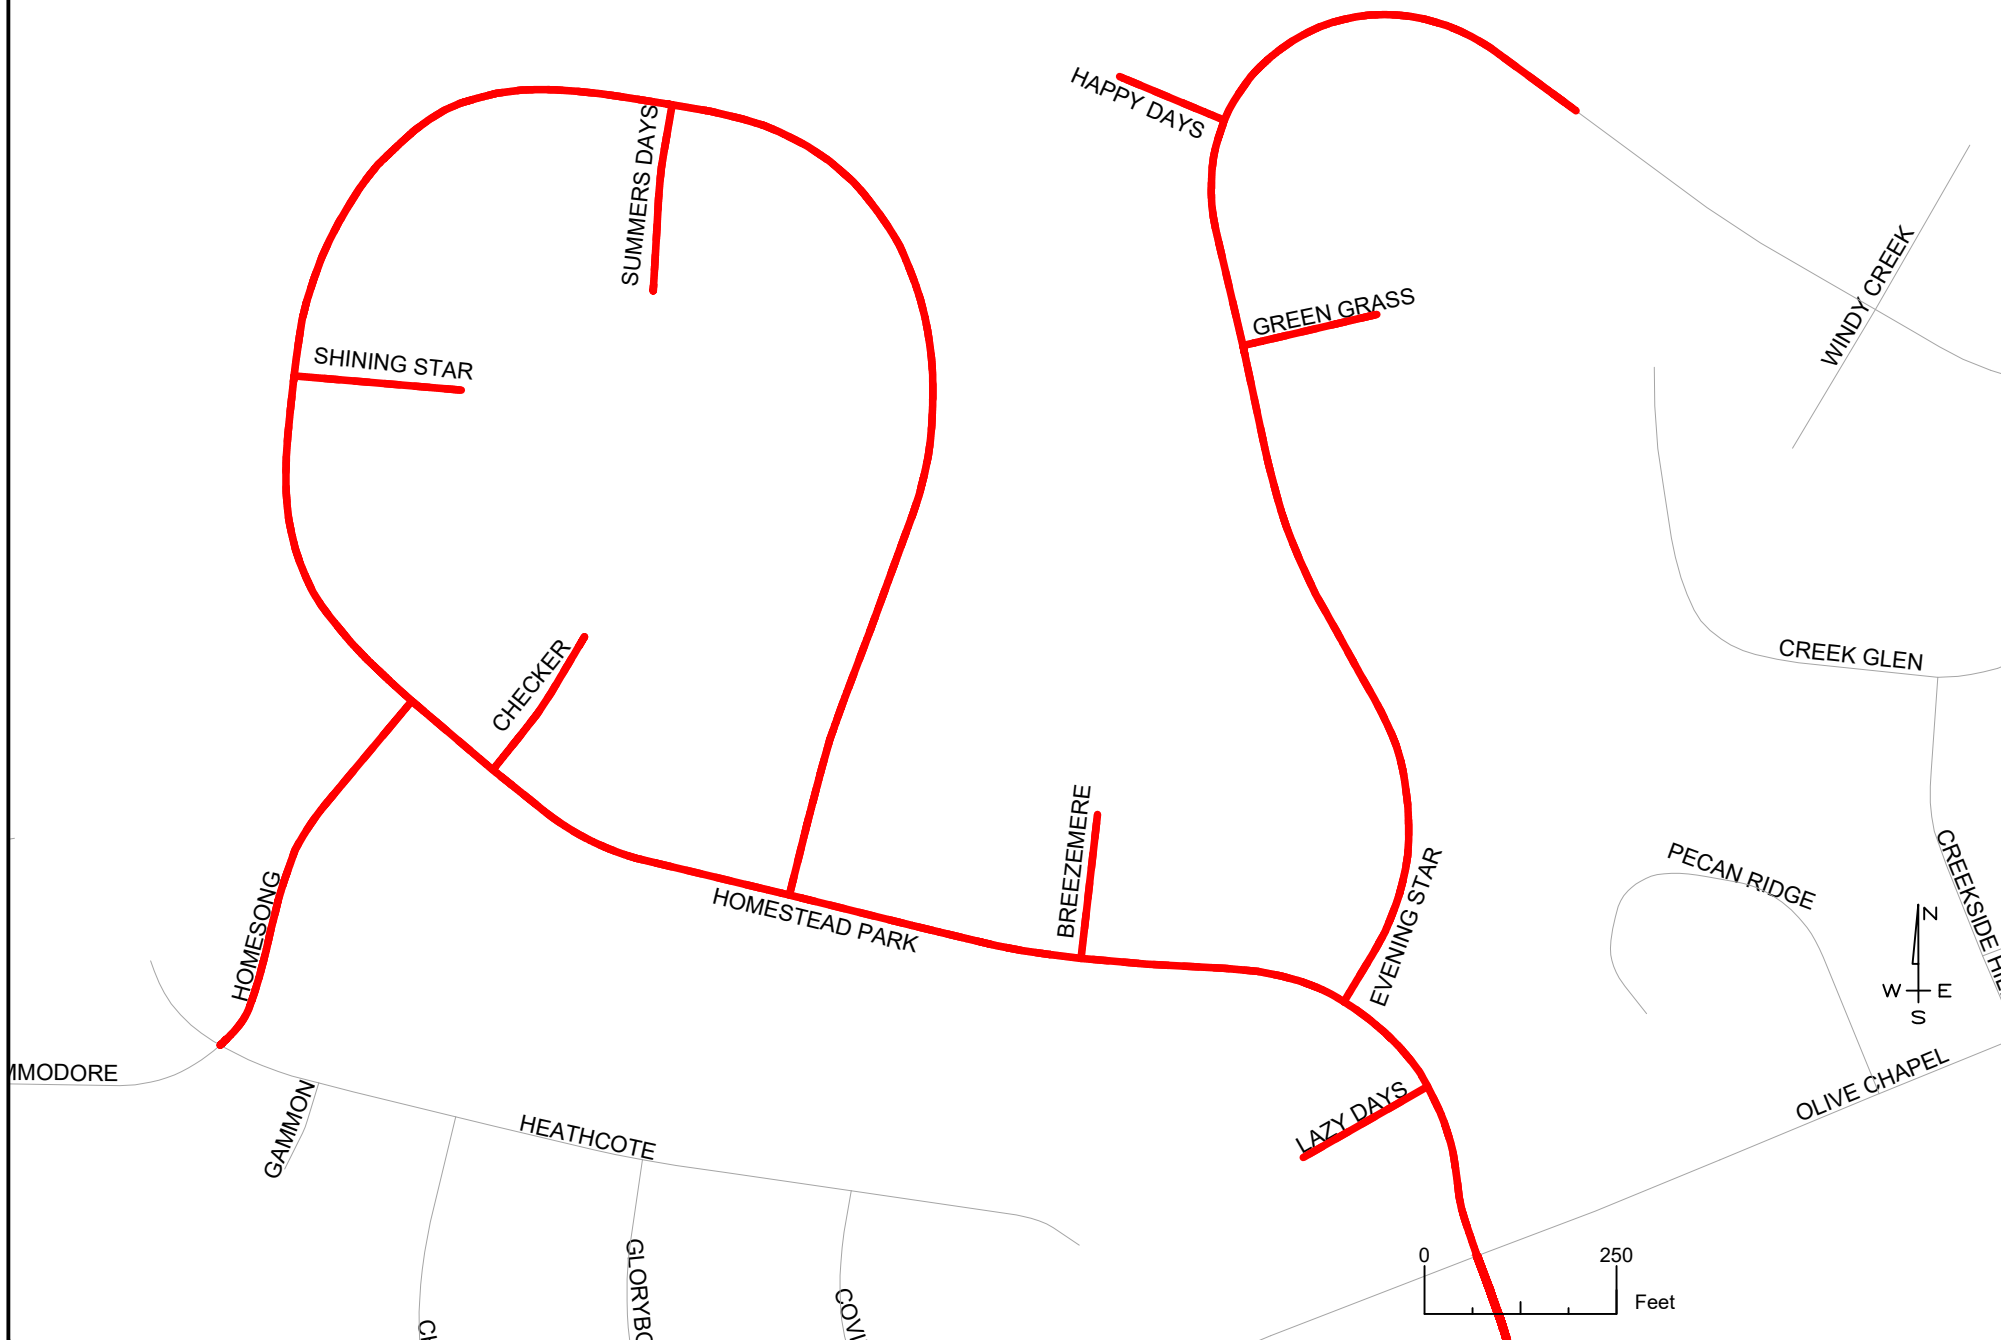

# MAP#7 PEARSON FARMS

MAP#8  
PERRY HILLS  
PERRY FARMS

GLASTON

SPARTA

LITTON

ESTATE

HANDEL

TEULON

INTERIOR

HARBOR HAVEN

PORT HAVEN  
SHELTER HAVEN

PEACE HAVEN

SHACKLETON

AMERICAN

KISSENA

TINGEN

BA

MAP#9 BRITTANY TRACE

MAP#10 SURREY MEADOWS

MAP#11 AMHERST

MAP#11 AMHERST

CHATHAM

MAP#12  
GREENBRIER  
KELLY WEST

MAP#12  
GREENBRIER  
KELLY WEST

MAP#13 SCOTTS MILL

MAP#13 SCOTTS MILL

MAP#13 SCOTTS MILL

MAP#14 HOMESTEAD PARK

MAP#15 DOGWOOD RIDGE

MAP#15 DOGWOOD RIDGE