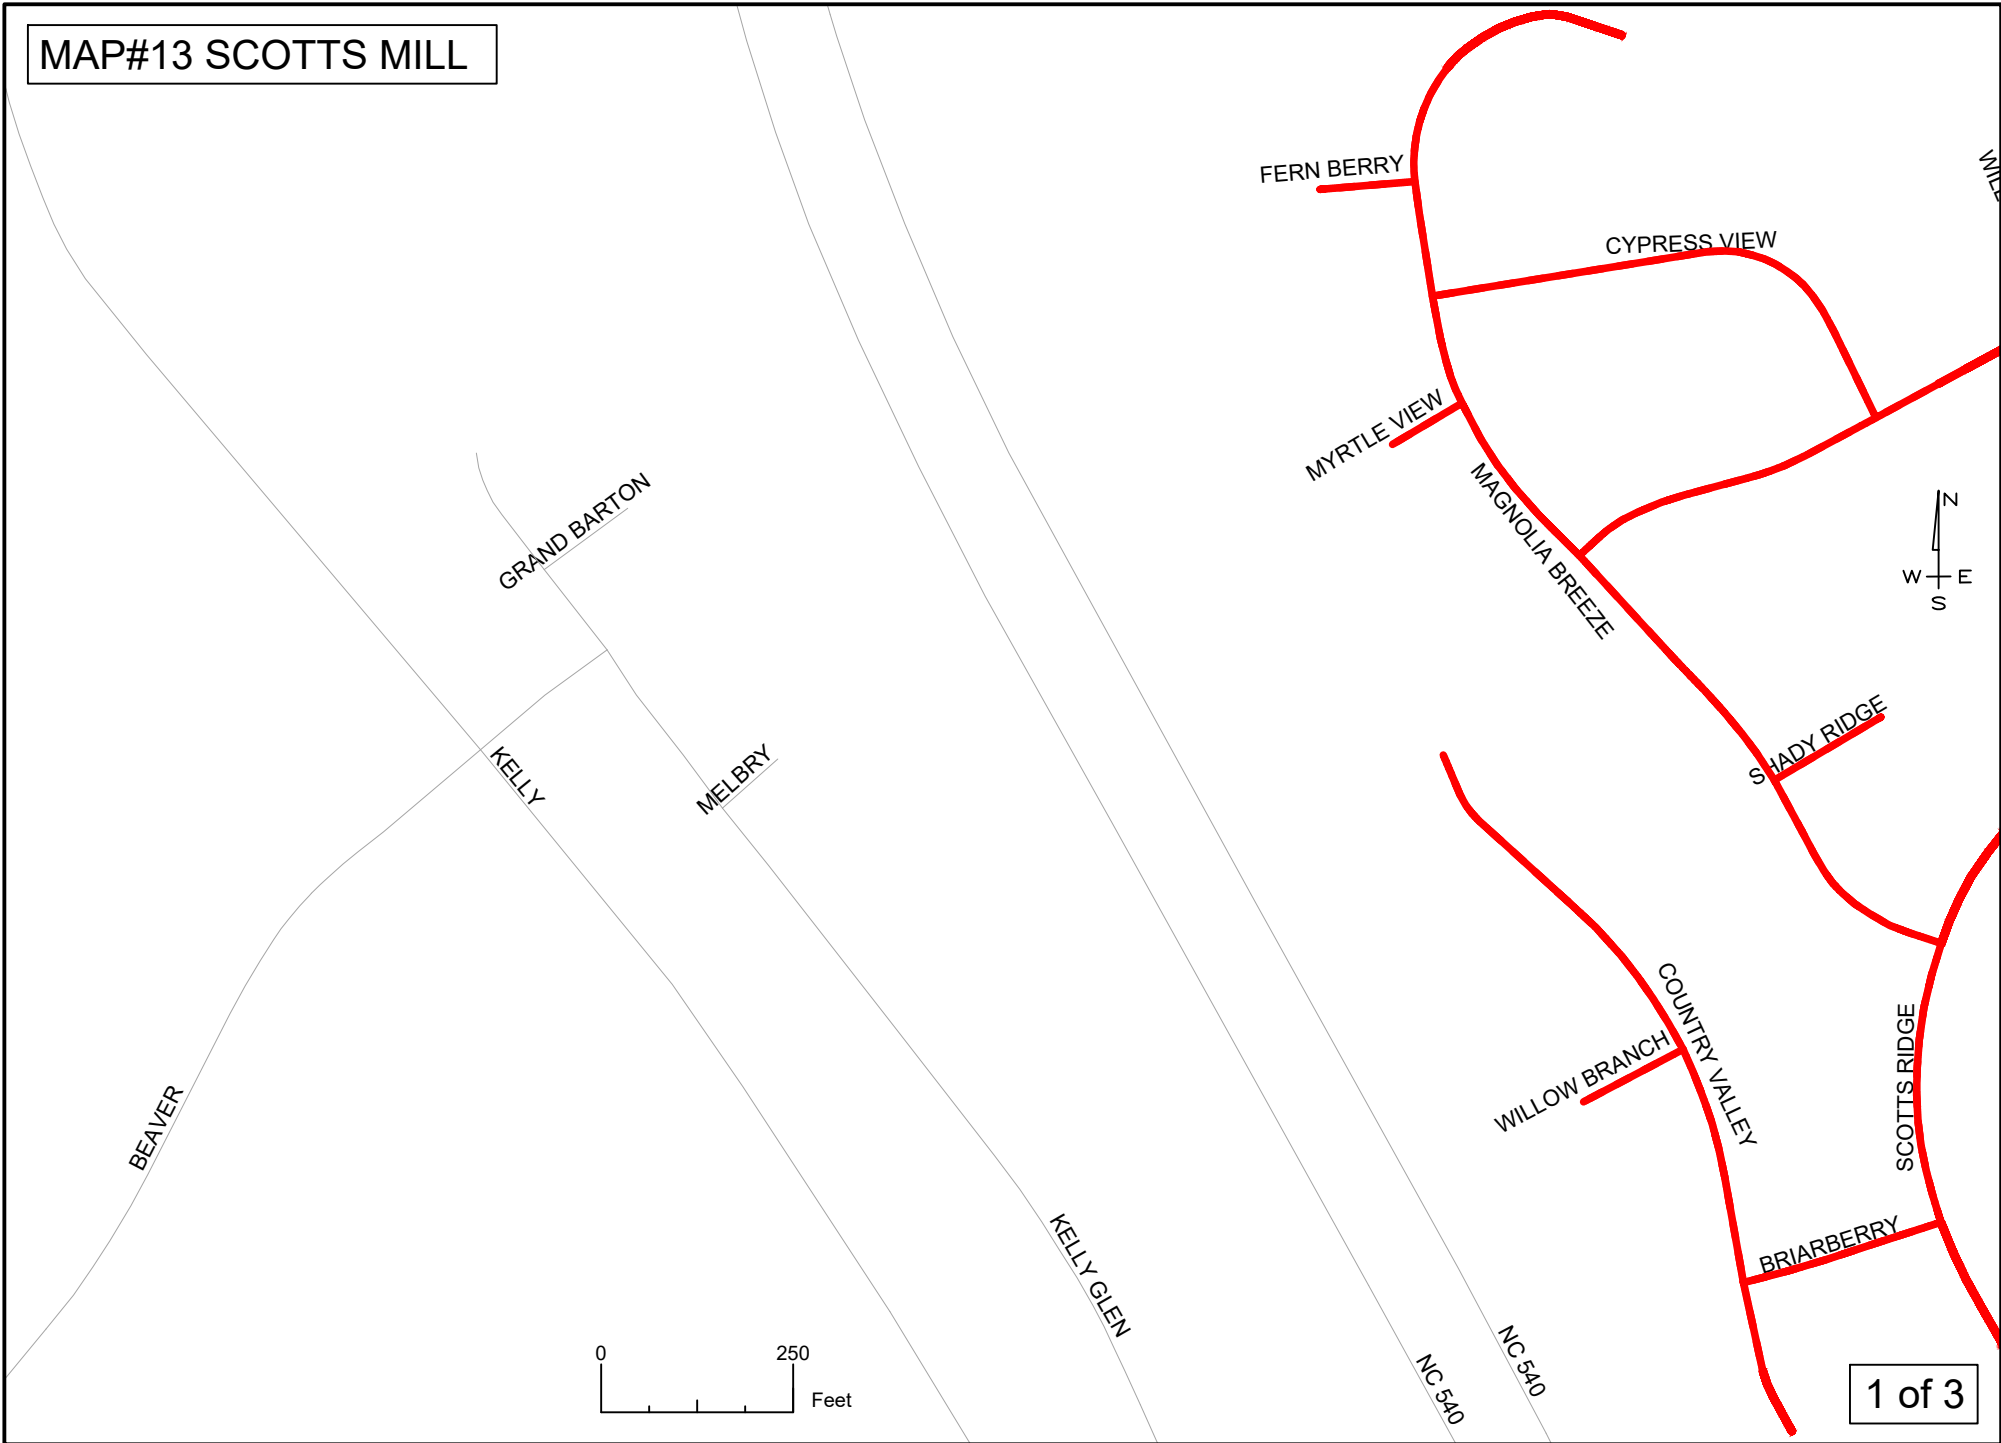

# MAP#7 PEARSON FARMS

MAP#8  
PERRY HILLS  
PERRY FARMS

GLASTON

SPARTA

LITTON

ESTATE

HANDEL

TEULON

INTERIOR

HARBOR HAVEN

PORT HAVEN  
SHELTER HAVEN

PEACE HAVEN

SHACKLETON

AMERICAN

KISSENA

TINGEN

BA

MAP#9 BRITTANY TRACE

MAP#10 SURREY MEADOWS

MAP#11 AMHERST

MAP#11 AMHERST

CHATHAM

MAP#12  
GREENBRIER  
KELLY WEST

MAP#12  
GREENBRIER  
KELLY WEST

MAP#13 SCOTTS MILL

MAP#13 SCOTTS MILL

MAP#13 SCOTTS MILL

MAP#14 HOMESTEAD PARK

MAP#15 DOGWOOD RIDGE

MAP#15 DOGWOOD RIDGE