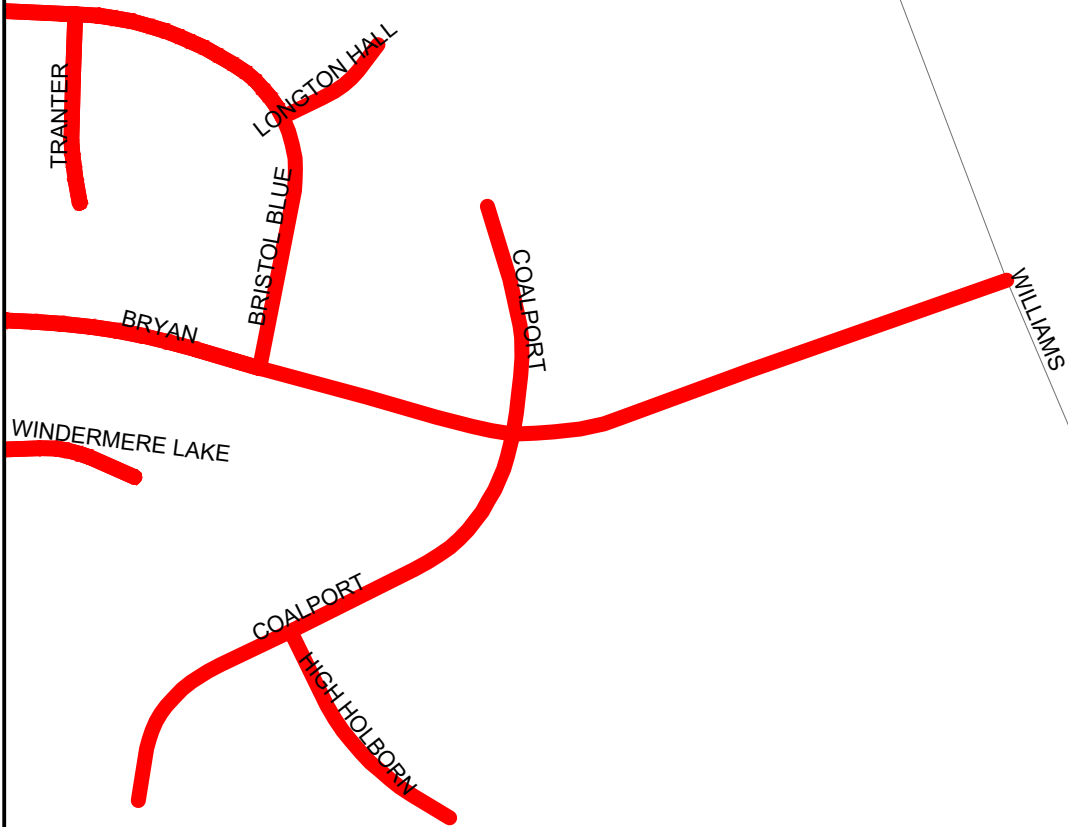

CRANSWICK

REEDYBROOK

WALDEN WOODS

BAEENS BAY

GOOD SHEPHERD

ASTON WOODS

MAP#2 WALDEN CREEK/TOWNES

MAP#2 WALDEN CREEK/TOWNES

# MAP#7 PEARSON FARMS

MAP#8  
PERRY HILLS  
PERRY FARMS

GLASTON

SPARTA

LITTON

ESTATE

HANDEL

TEULON

INTERIOR

HARBOR HAVEN

PORT HAVEN  
SHELTER HAVEN

PEACE HAVEN

SHACKLETON

AMERICAN

KISSENA

TINGEN

BA

MAP#9 BRITTANY TRACE

MAP#10 SURREY MEADOWS

MAP#11 AMHERST

MAP#11 AMHERST

CHATHAM

MAP#12  
GREENBRIER  
KELLY WEST

MAP#12  
GREENBRIER  
KELLY WEST