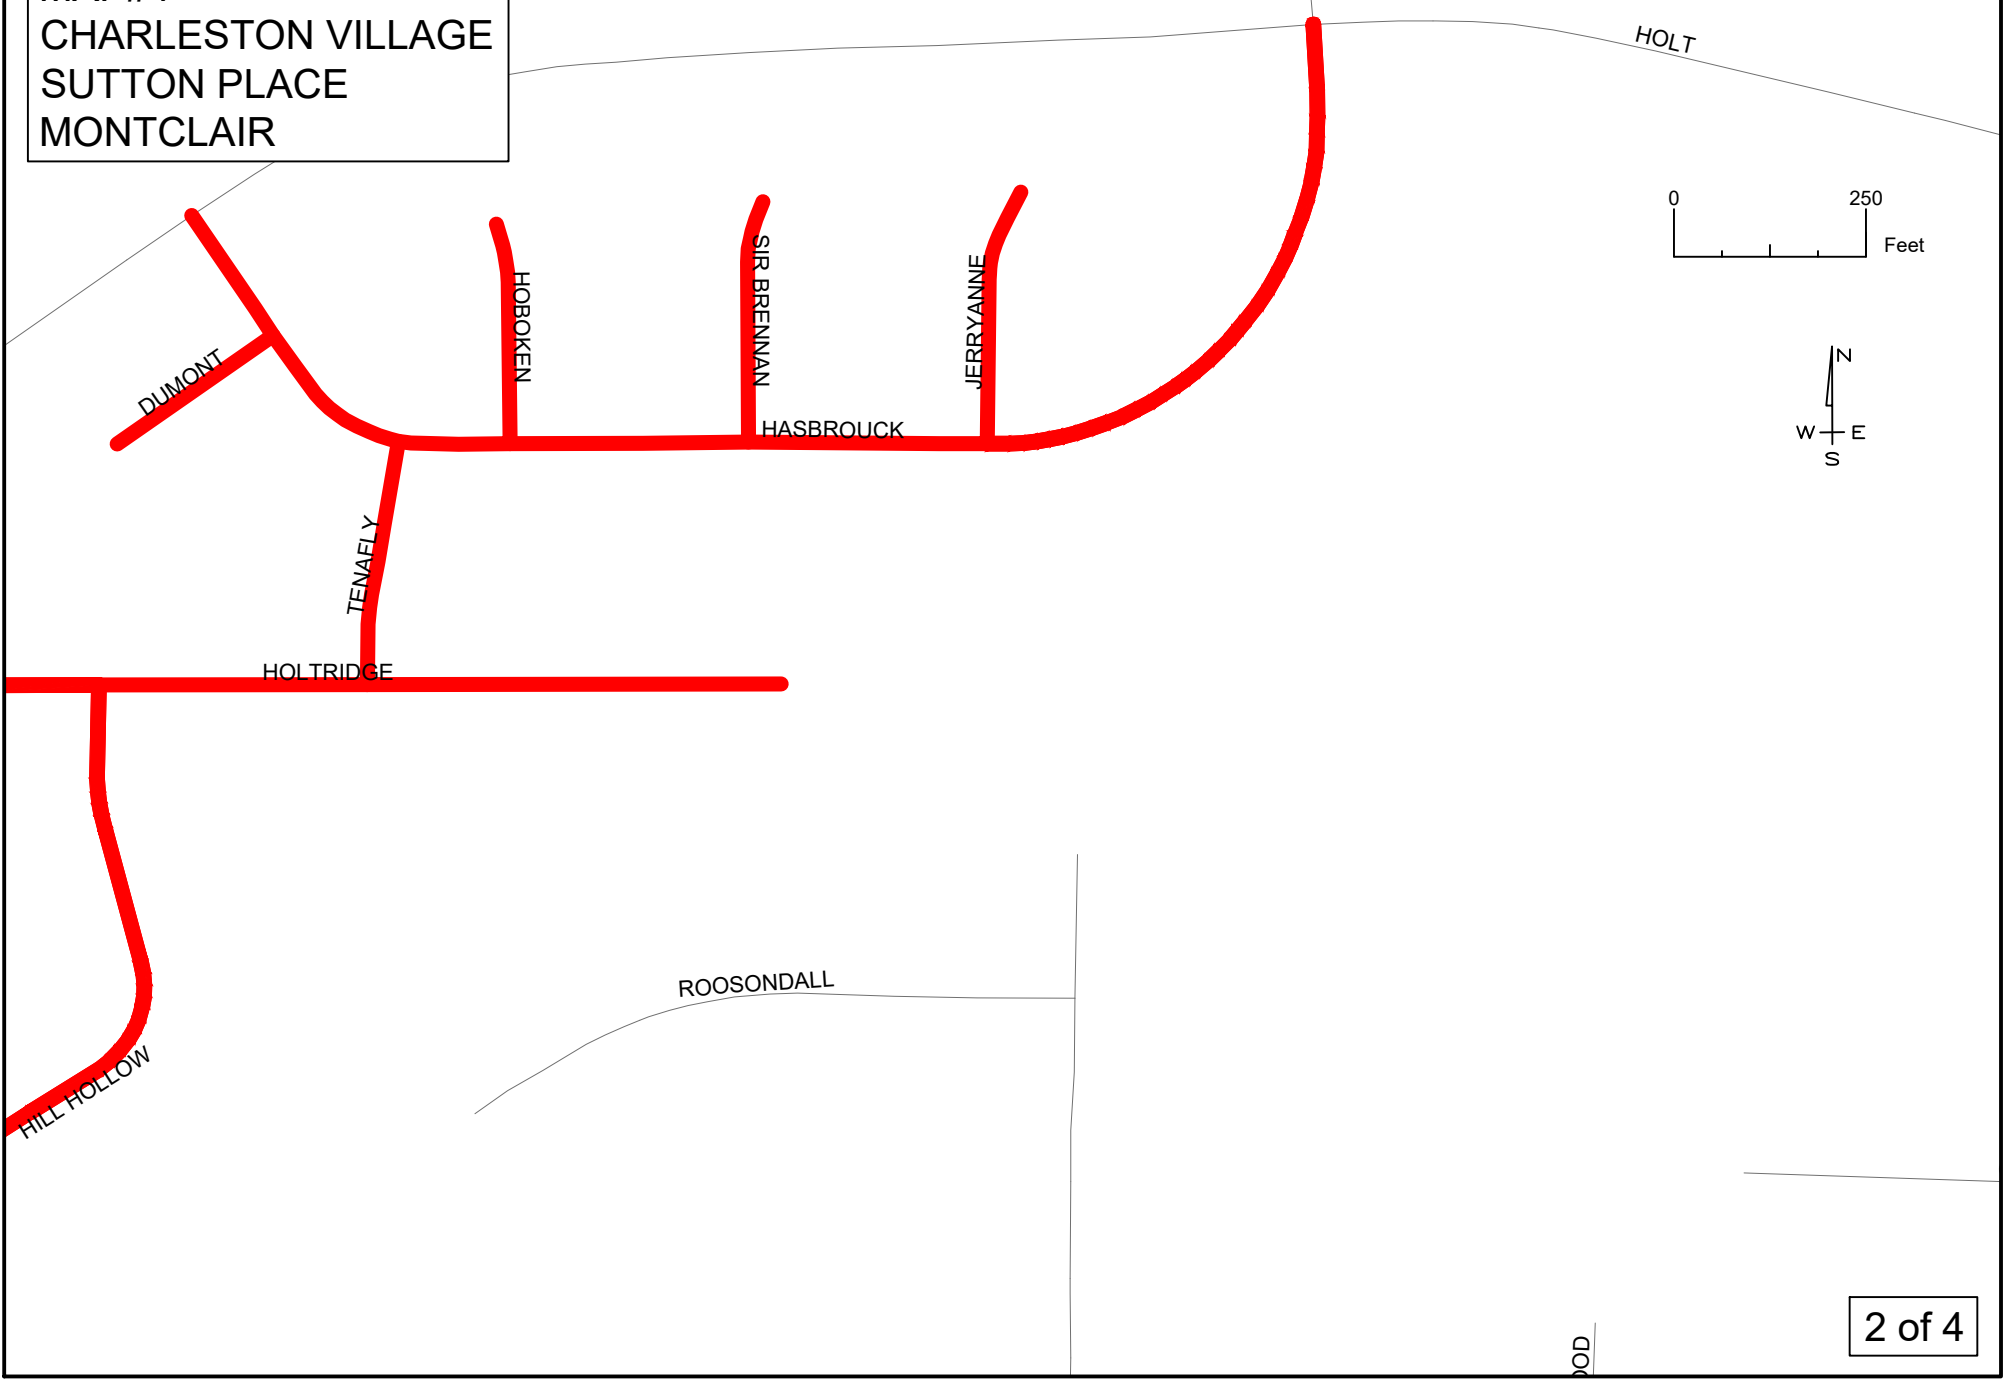

CRANSWICK

REEDYBROOK

WALDEN WOODS

BAEENS BAY

GOOD SHEPHERD

ASTON WOODS

MAP#2 WALDEN CREEK/TOWNES

MAP#2 WALDEN CREEK/TOWNES

MAP#2 WALDEN CREEK/TOWNES

MAP#3 HUNTER VALLEY

MAP#4  
CHARLESTON VILLAGE  
SUTTON PLACE  
MONTCLAIR

MAP#4  
CHARLESTON VILLAGE  
SUTTON PLACE  
MONTCLAIR

MAP#4  
CHARLESTON VILLAGE  
SUTTON PLACE  
MONTCLAIR

MAP#5  
JUSTICE HEIGHTS  
SUGARLAND RUN

MAP#6 ST JAMES VILLAGE

SALEM CHURCH

INTERIOR

HARBOR HAVEN

PORT HAVEN  
SHELTER HAVEN

PEACE HAVEN

SHACKLETON

AMERICAN

KISSENA

TINGEN