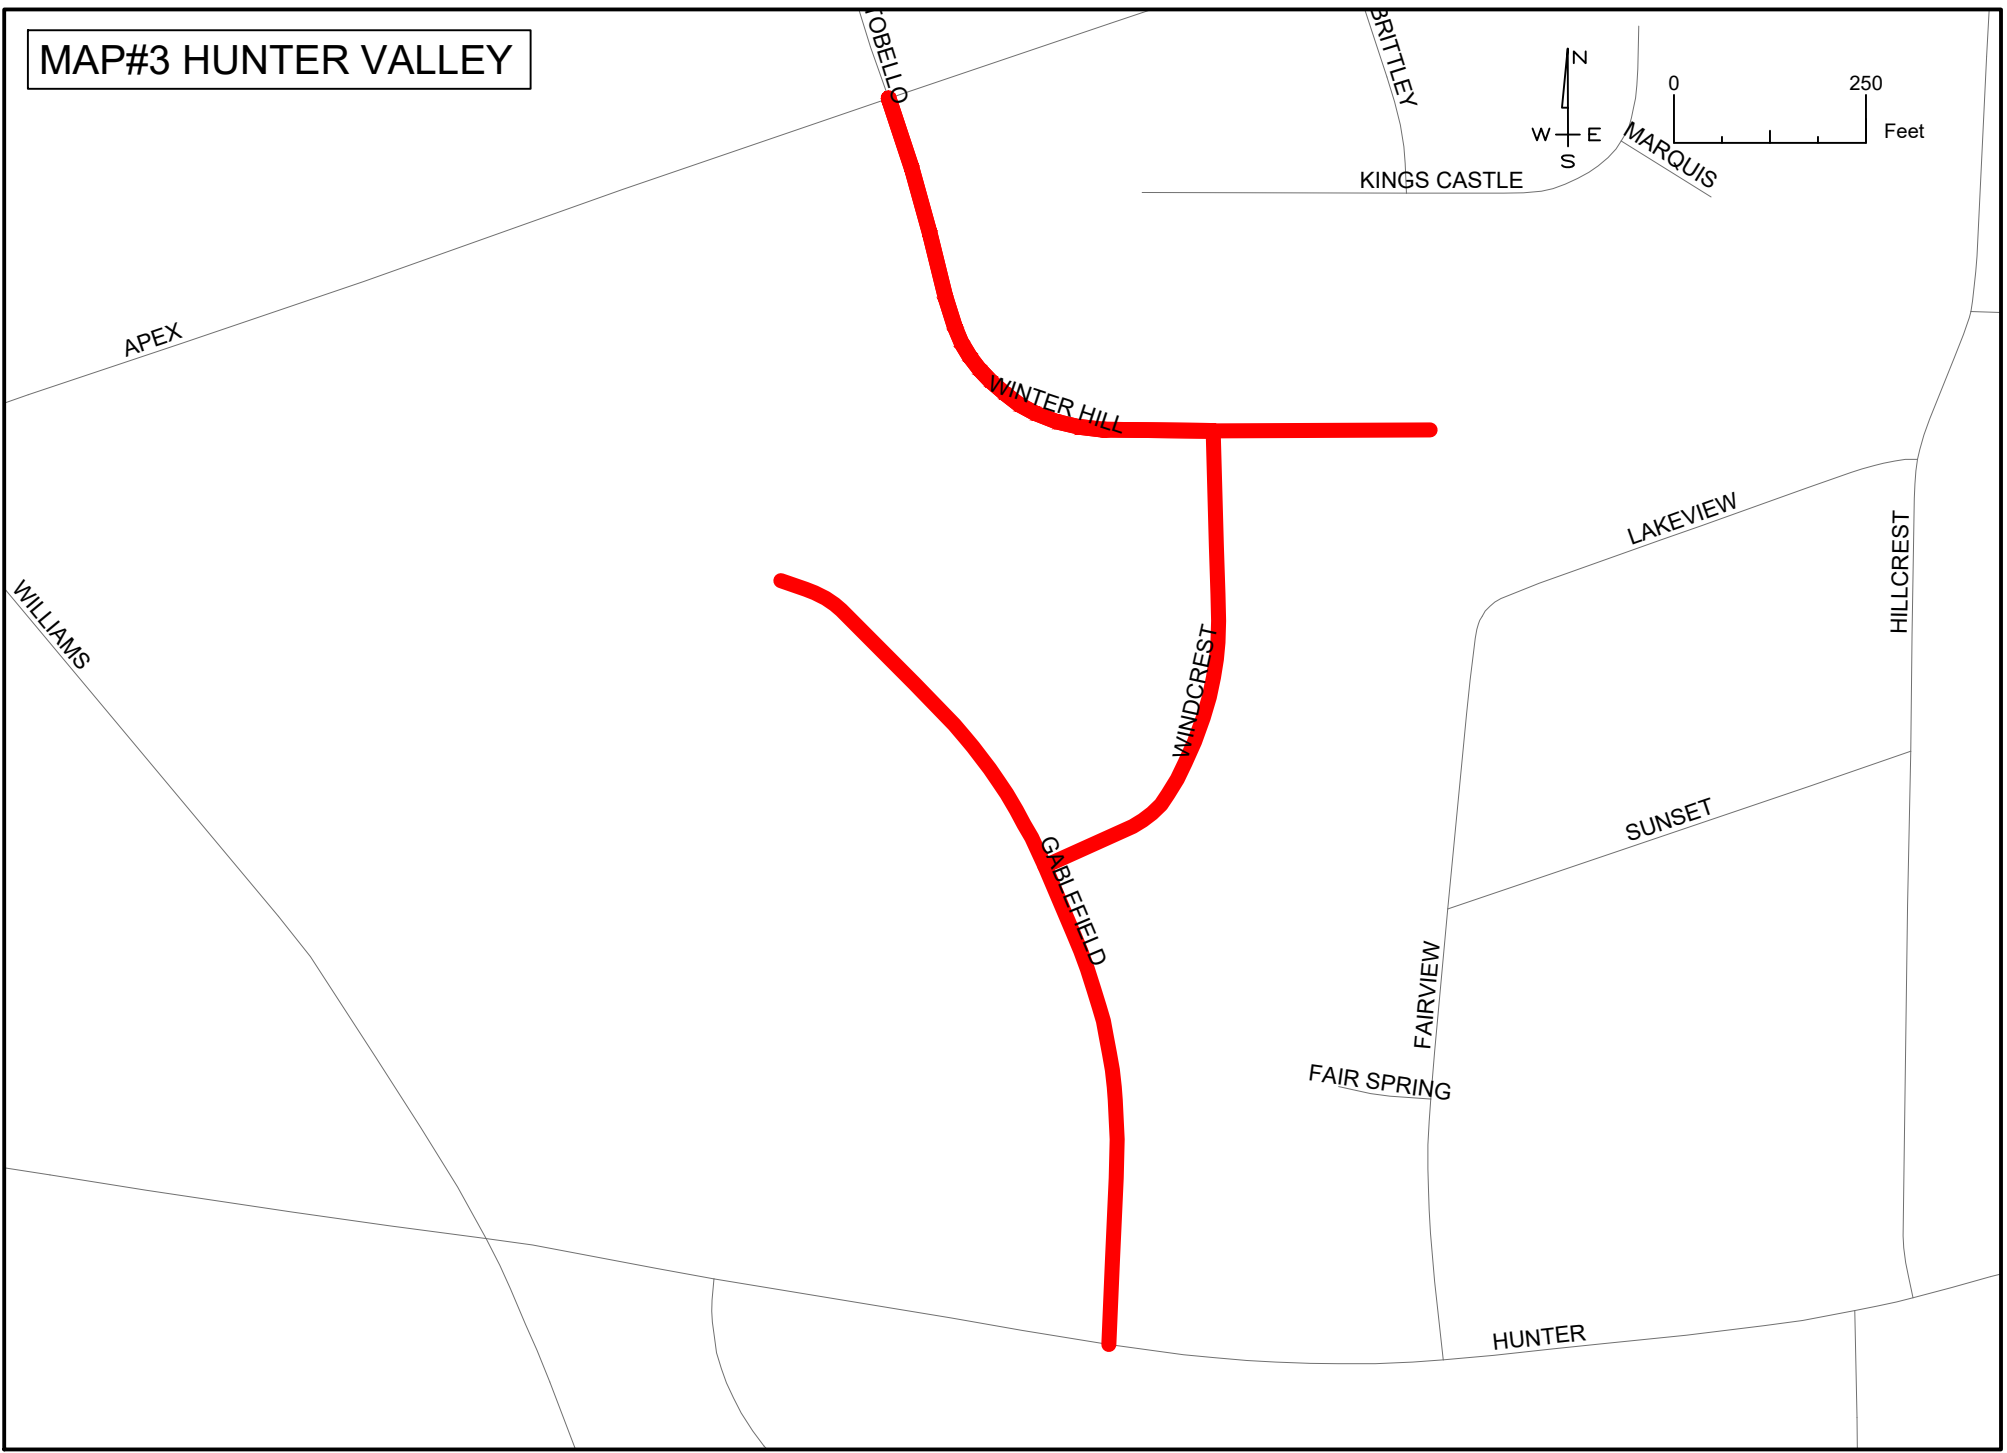

# 2021 Road Rehab

Map #	Name
1	Salem Woods
2	Walden Creek/Walden Townes
3	Hunter Valley
4	Charleston Village/Sutton Place/Montclair
5	Justice Heights/Sugarland Run
6	St James Village
7	Pearson Farms
8	Perry Hills/Perry Farms
9	Brittany Trace
10	Surrey Meadows
11	Amhers
12	Greenbrier/Kelly West
13	Scotts Mill
14	Homestead Park
15	Dogwood Ridge

CRANSWICK

REEDYBROOK

WALDEN WOODS

BAEENS BAY

GOOD SHEPHERD

ASTON WOODS

MAP#2 WALDEN CREEK/TOWNES

MAP#2 WALDEN CREEK/TOWNES

MAP#2 WALDEN CREEK/TOWNES

MAP#3 HUNTER VALLEY

MAP#4  
CHARLESTON VILLAGE  
SUTTON PLACE  
MONTCLAIR

MAP#4  
CHARLESTON VILLAGE  
SUTTON PLACE  
MONTCLAIR

MAP#4  
CHARLESTON VILLAGE  
SUTTON PLACE  
MONTCLAIR

INTERIOR

HARBOR HAVEN

PORT HAVEN  
SHELTER HAVEN

PEACE HAVEN

SHACKLETON

AMERICAN

KISSENA

TINGEN