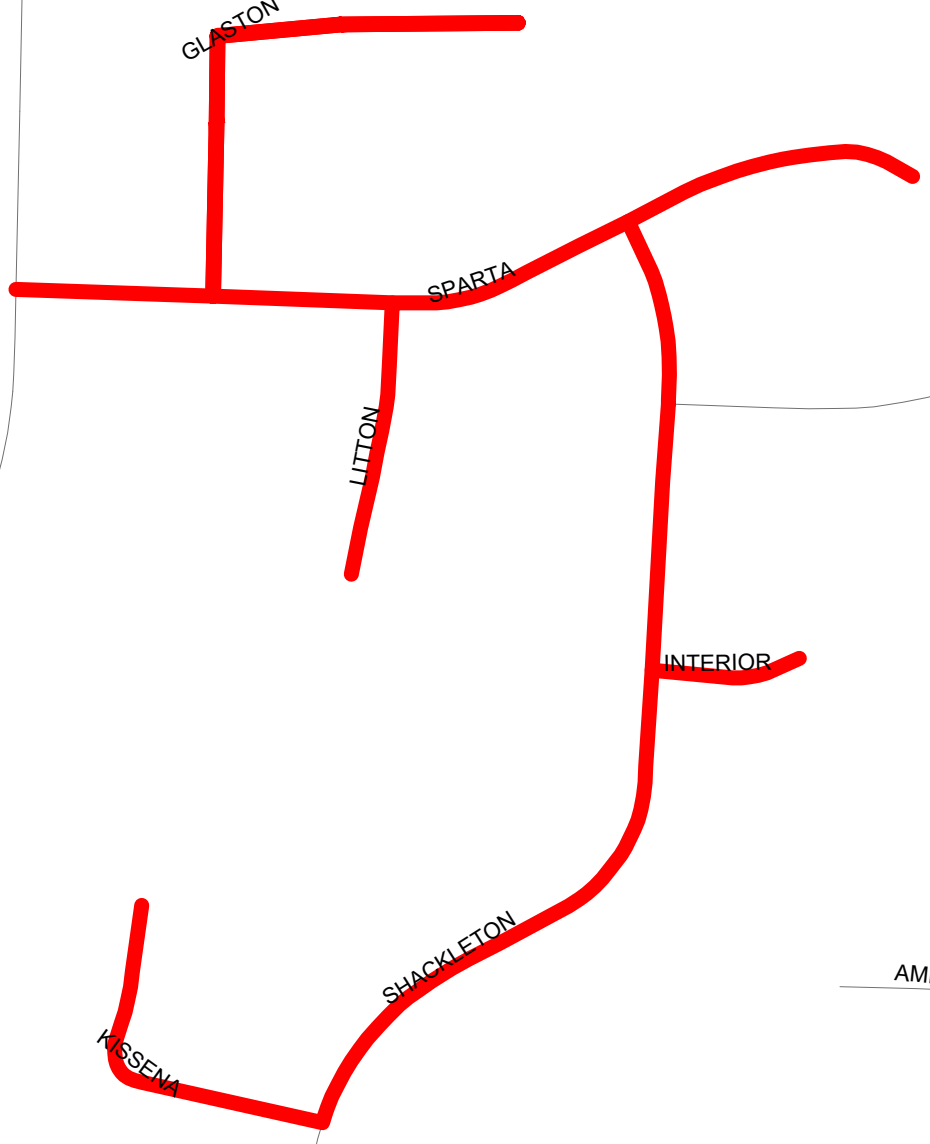

CRANSWICK

REEDYBROOK

WALDEN WOODS

BAEENS BAY

GOOD SHEPHERD

ASTON WOODS

MAP#2 WALDEN CREEK/TOWNES

MAP#2 WALDEN CREEK/TOWNES

# MAP#7 PEARSON FARMS

MAP#8  
PERRY HILLS  
PERRY FARMS

GLASTON

SPARTA

LITTON

ESTATE

HANDEL

TEULON

INTERIOR

HARBOR HAVEN

PORT HAVEN  
SHELTER HAVEN

PEACE HAVEN

SHACKLETON

AMERICAN

KISSENA

TINGEN

BA

MAP#9 BRITTANY TRACE

MAP#10 SURREY MEADOWS

MAP#11 AMHERST

MAP#11 AMHERST

CHATHAM

MAP#12  
GREENBRIER  
KELLY WEST

MAP#12  
GREENBRIER  
KELLY WEST