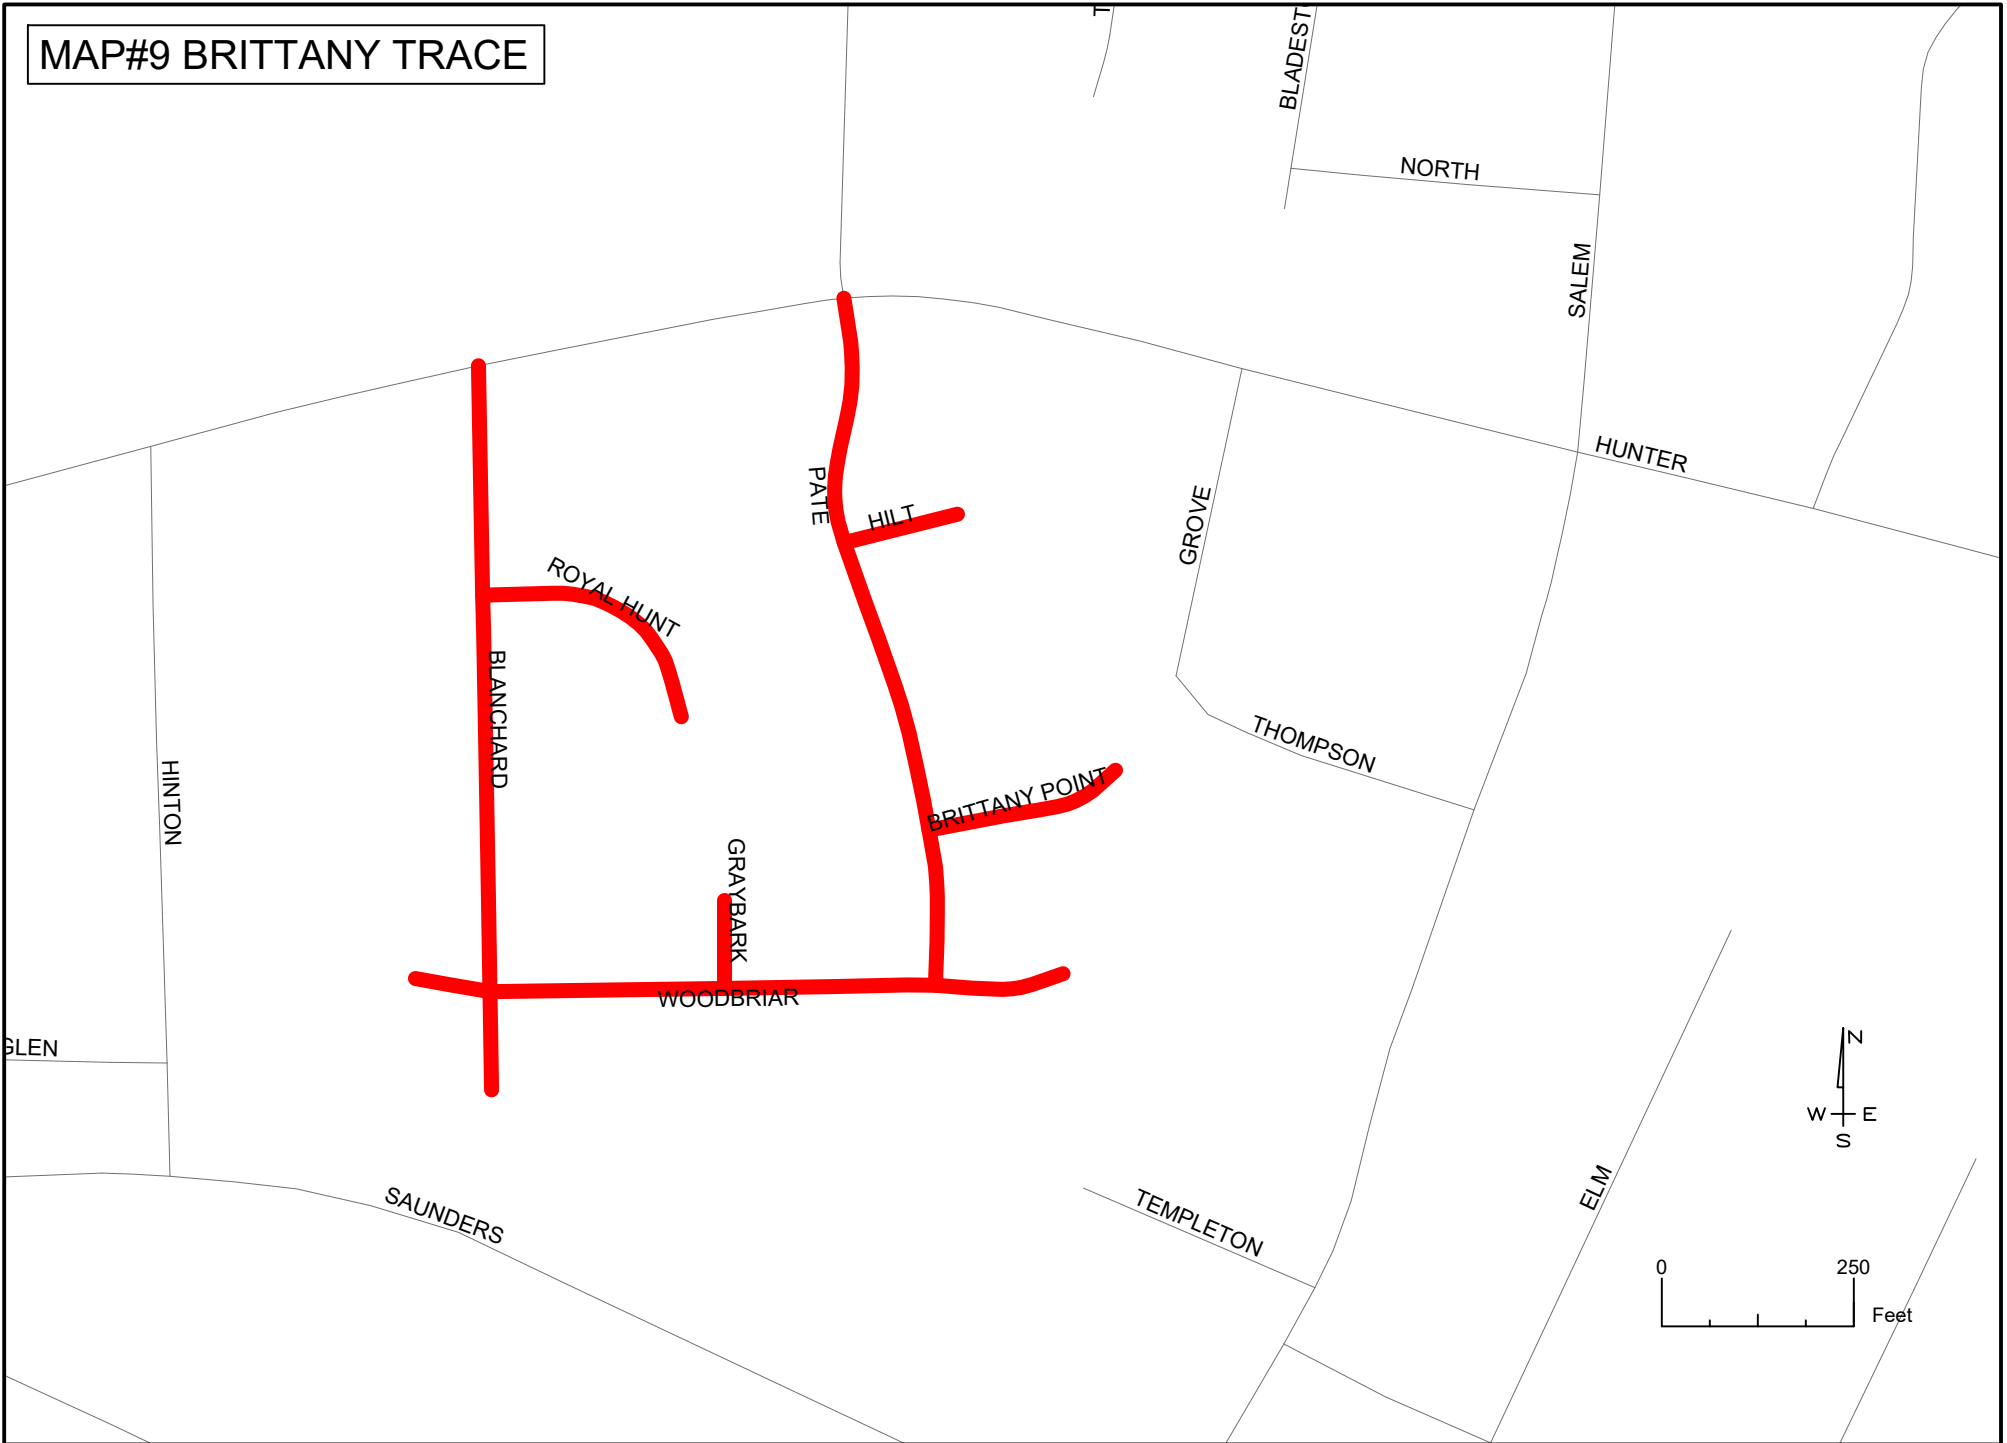

CRANSWICK

REEDYBROOK

WALDEN WOODS

BAEENS BAY

GOOD SHEPHERD

ASTON WOODS

MAP#2 WALDEN CREEK/TOWNES

MAP#2 WALDEN CREEK/TOWNES

# MAP#7 PEARSON FARMS

MAP#8  
PERRY HILLS  
PERRY FARMS

GLASTON

SPARTA

LITTON

ESTATE

HANDEL

TEULON

INTERIOR

HARBOR HAVEN

PORT HAVEN  
SHELTER HAVEN

PEACE HAVEN

SHACKLETON

AMERICAN

KISSENA

TINGEN

BA

MAP#9 BRITTANY TRACE

MAP#10 SURREY MEADOWS

MAP#11 AMHERST

MAP#11 AMHERST

CHATHAM

MAP#12  
GREENBRIER  
KELLY WEST

MAP#12  
GREENBRIER  
KELLY WEST