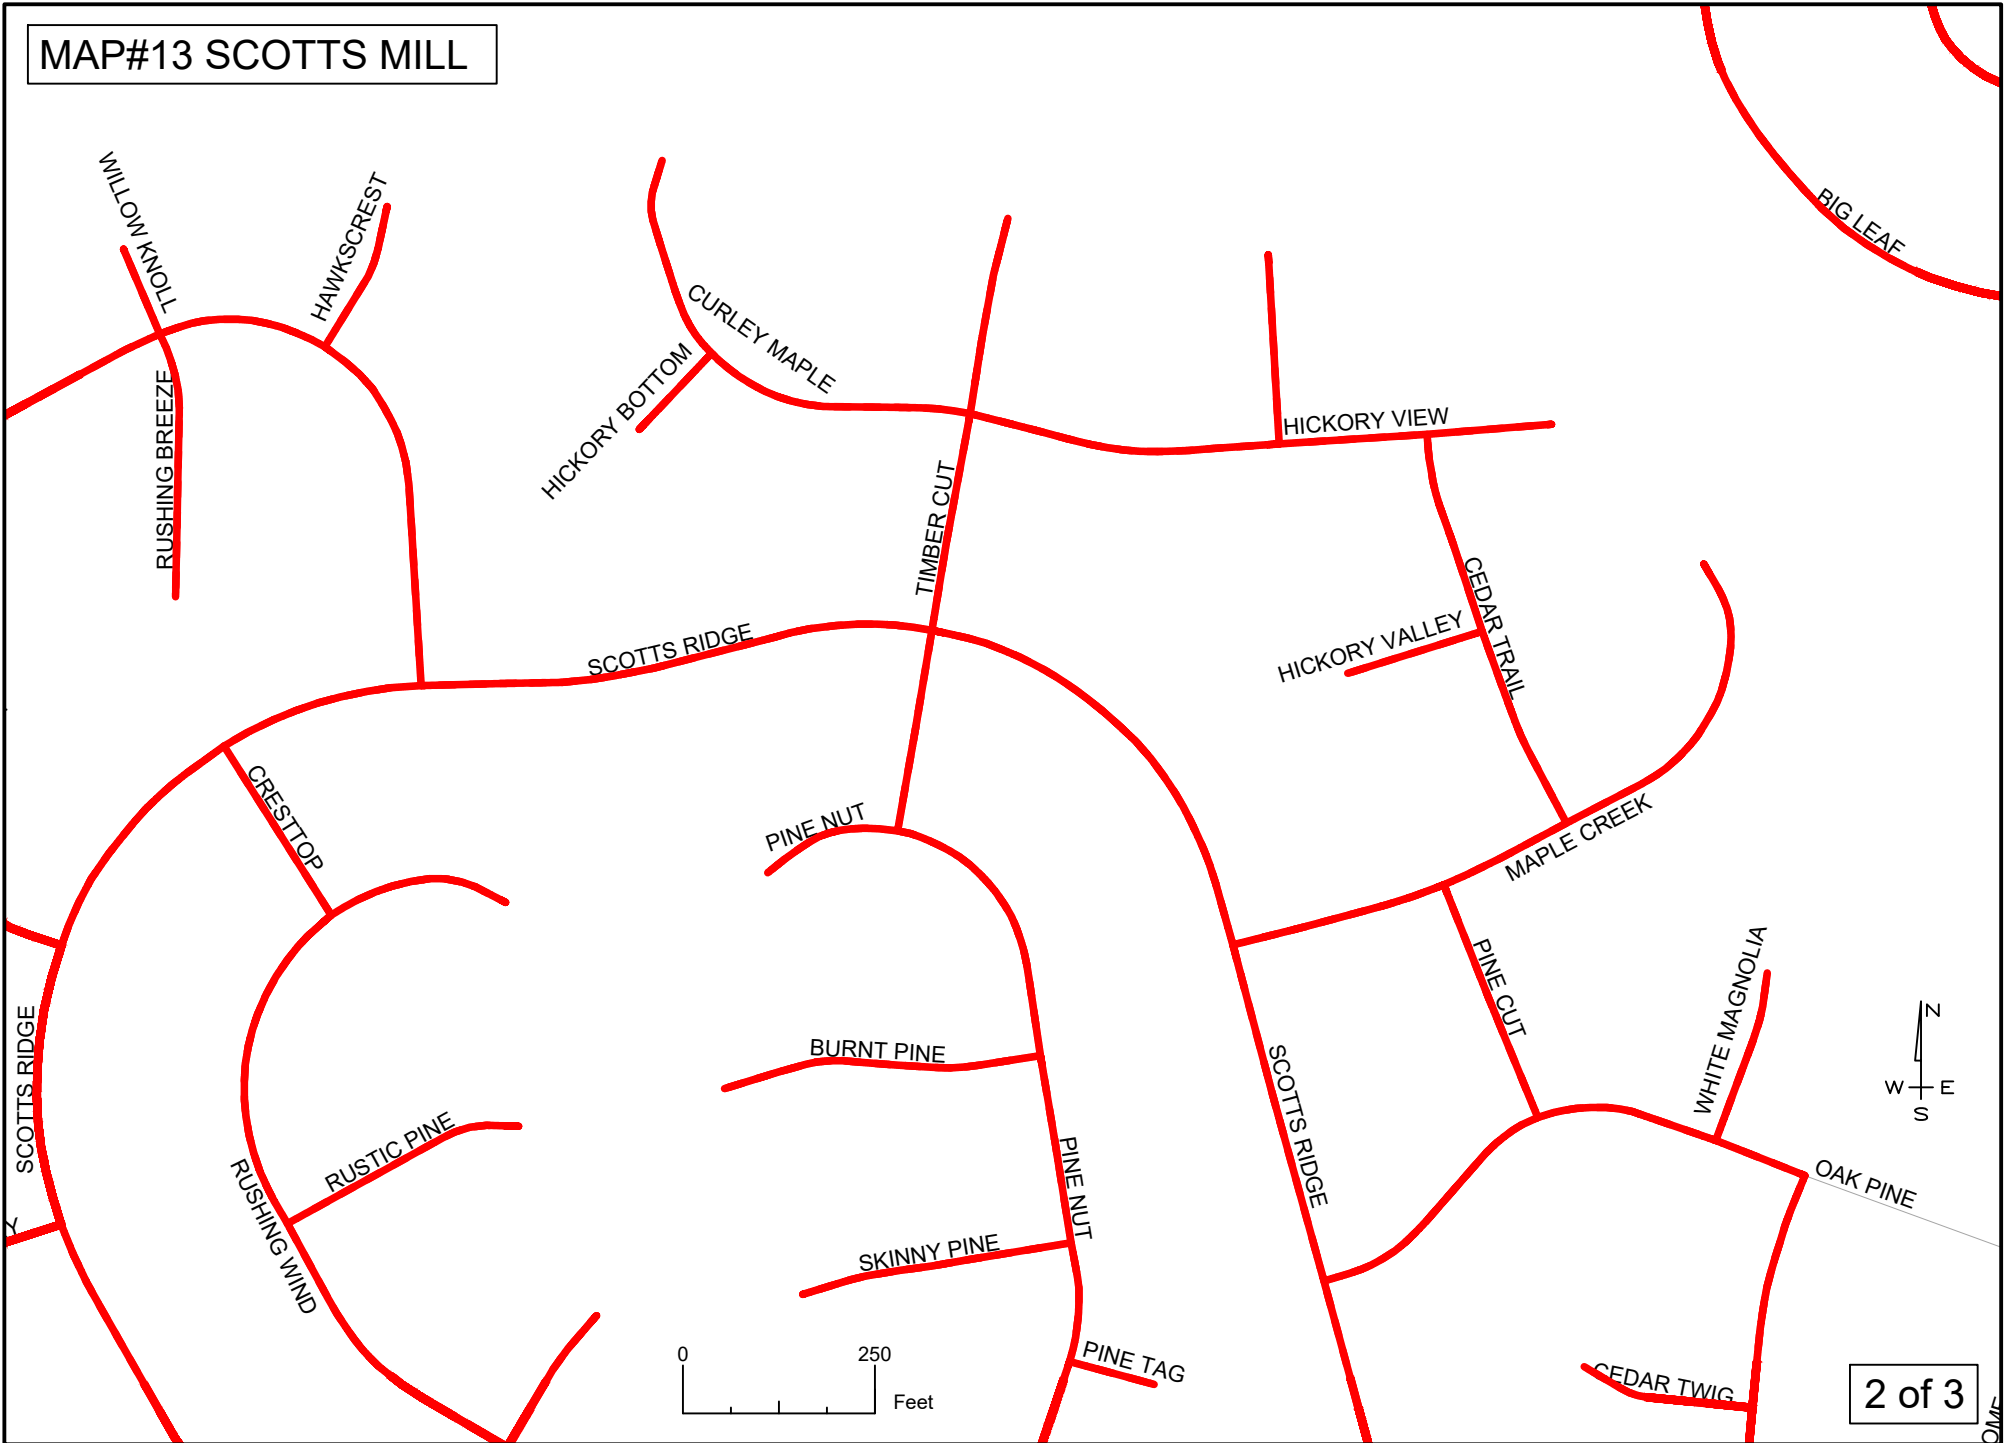

MAP#13 SCOTTS MILL