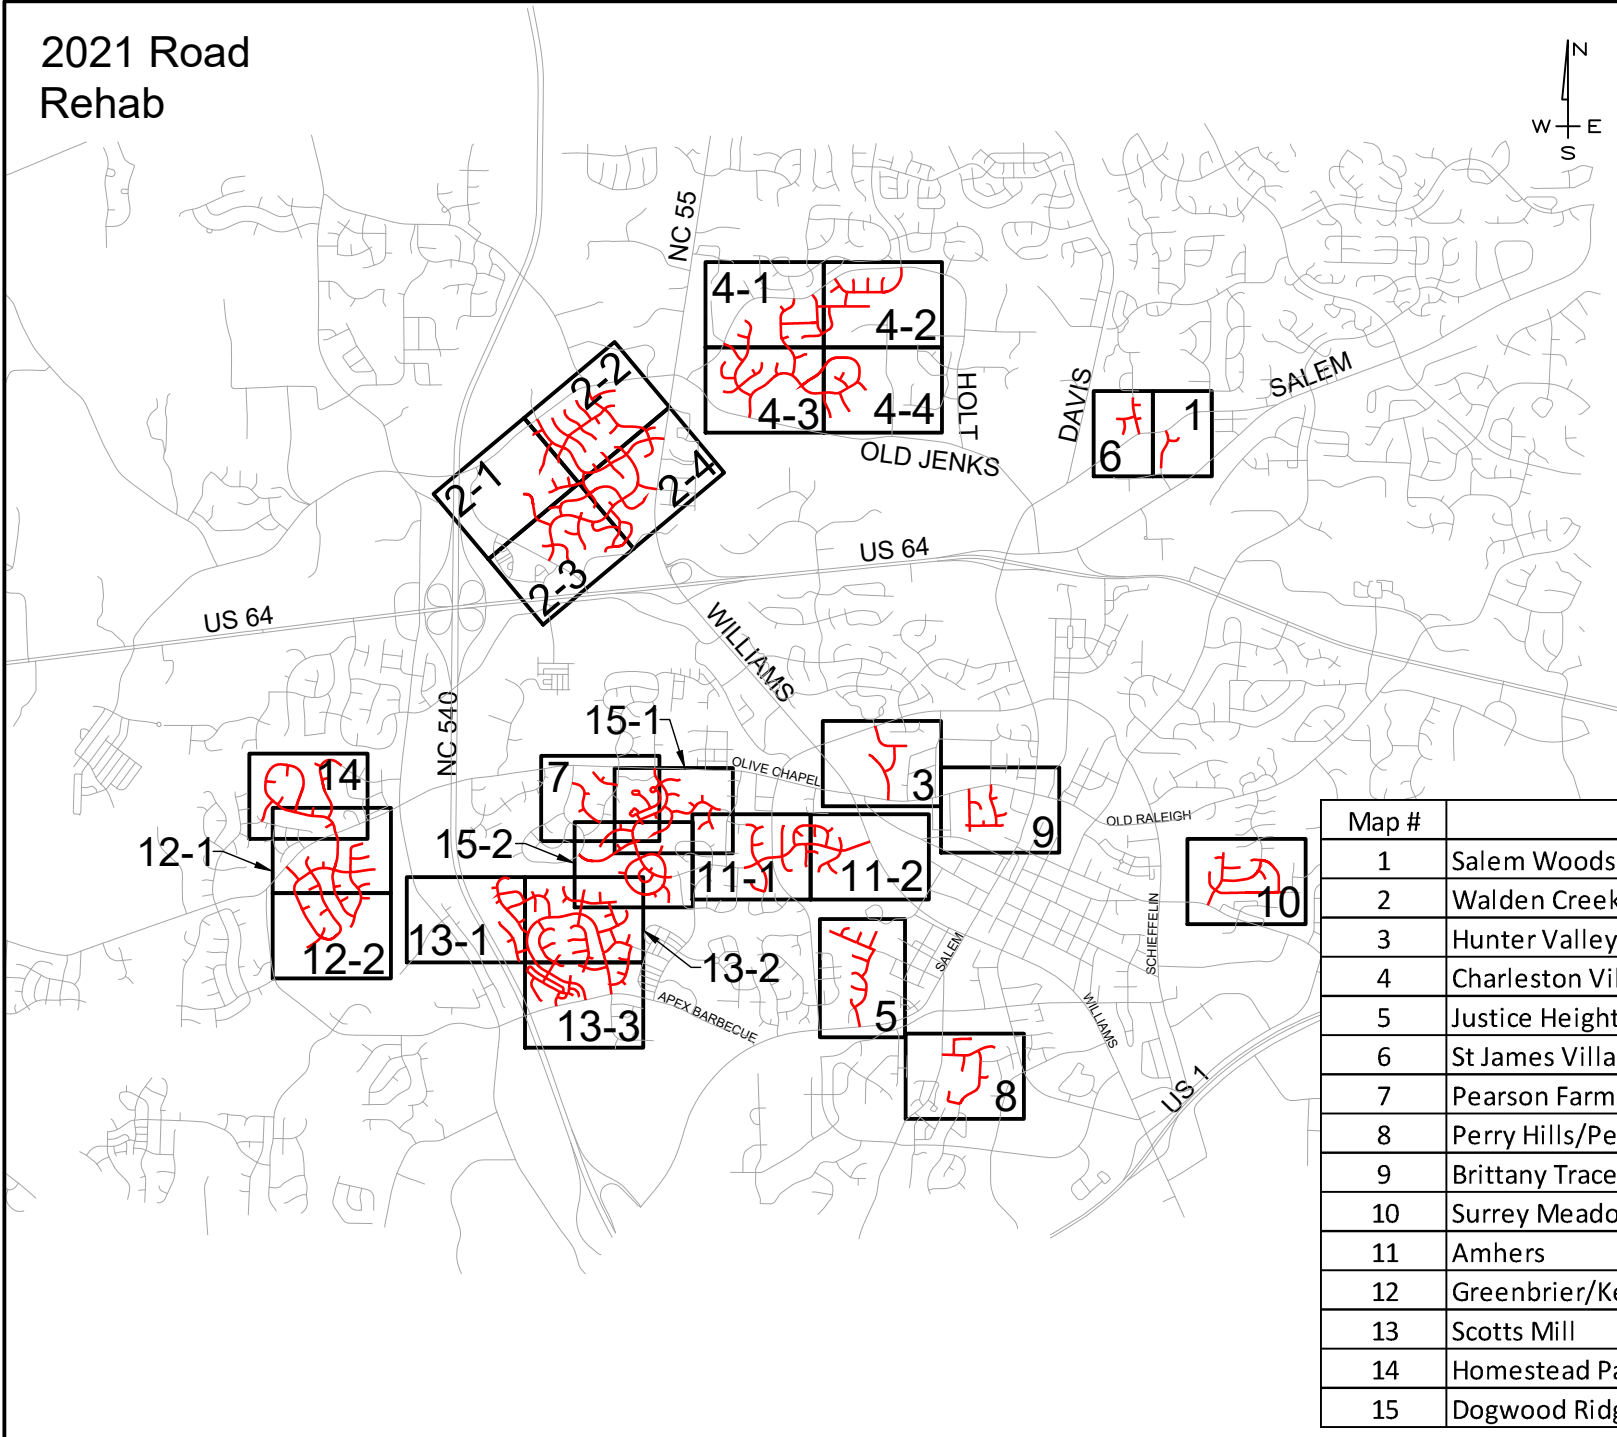

# 2021 Road Rehab

Map #	Name
1	Salem Woods
2	Walden Creek/Walden Townes
3	Hunter Valley
4	Charleston Village/Sutton Place/Montclair
5	Justice Heights/Sugarland Run
6	St James Village
7	Pearson Farms
8	Perry Hills/Perry Farms
9	Brittany Trace
10	Surrey Meadows
11	Amhers
12	Greenbrier/Kelly West
13	Scotts Mill
14	Homestead Park
15	Dogwood Ridge

CRANSWICK

REEDYBROOK

WALDEN WOODS

BAEENS BAY

GOOD SHEPHERD

ASTON WOODS

MAP#2 WALDEN CREEK/TOWNES

MAP#2 WALDEN CREEK/TOWNES

MAP#2 WALDEN CREEK/TOWNES

MAP#3 HUNTER VALLEY

MAP#4  
CHARLESTON VILLAGE  
SUTTON PLACE  
MONTCLAIR

MAP#4  
CHARLESTON VILLAGE  
SUTTON PLACE  
MONTCLAIR

MAP#4  
CHARLESTON VILLAGE  
SUTTON PLACE  
MONTCLAIR

BA

MAP#9 BRITTANY TRACE

MAP#10 SURREY MEADOWS

MAP#11 AMHERST

MAP#11 AMHERST

CHATHAM

MAP#12  
GREENBRIER  
KELLY WEST

MAP#12  
GREENBRIER  
KELLY WEST