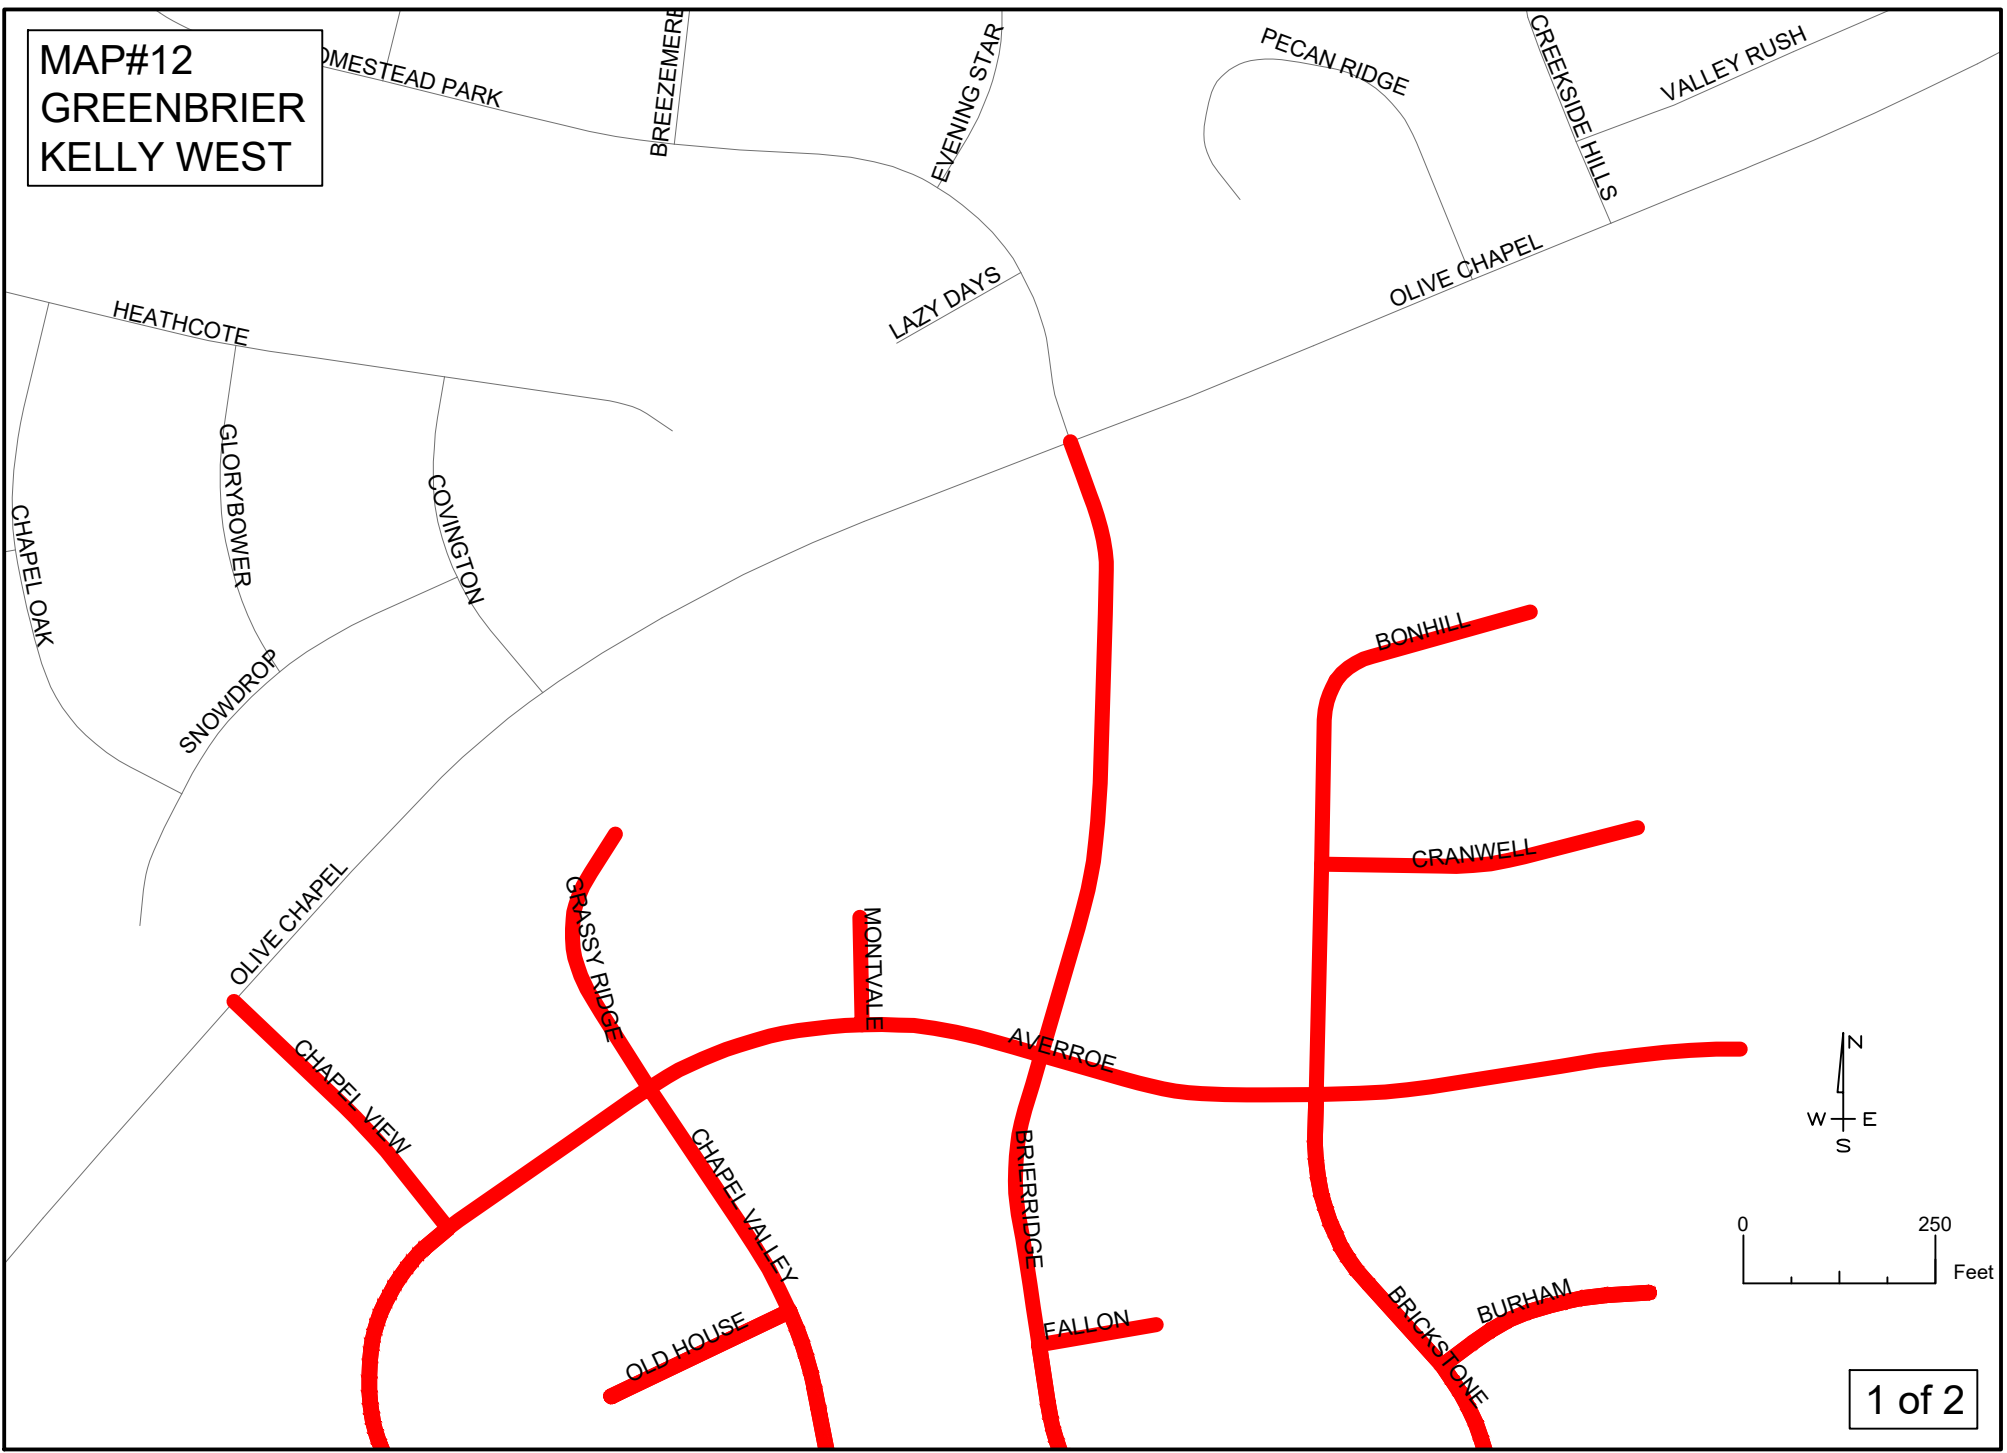

# MAP#7 PEARSON FARMS

MAP#8  
PERRY HILLS  
PERRY FARMS

GLASTON

SPARTA

LITTON

ESTATE

HANDEL

TEULON

INTERIOR

HARBOR HAVEN

PORT HAVEN  
SHELTER HAVEN

PEACE HAVEN

SHACKLETON

AMERICAN

KISSENA

TINGEN

BA

MAP#9 BRITTANY TRACE

MAP#10 SURREY MEADOWS

MAP#11 AMHERST

MAP#11 AMHERST

CHATHAM

MAP#12  
GREENBRIER  
KELLY WEST

MAP#12  
GREENBRIER  
KELLY WEST

MAP#13 SCOTTS MILL

MAP#13 SCOTTS MILL

MAP#13 SCOTTS MILL

MAP#14 HOMESTEAD PARK

MAP#15 DOGWOOD RIDGE

MAP#15 DOGWOOD RIDGE