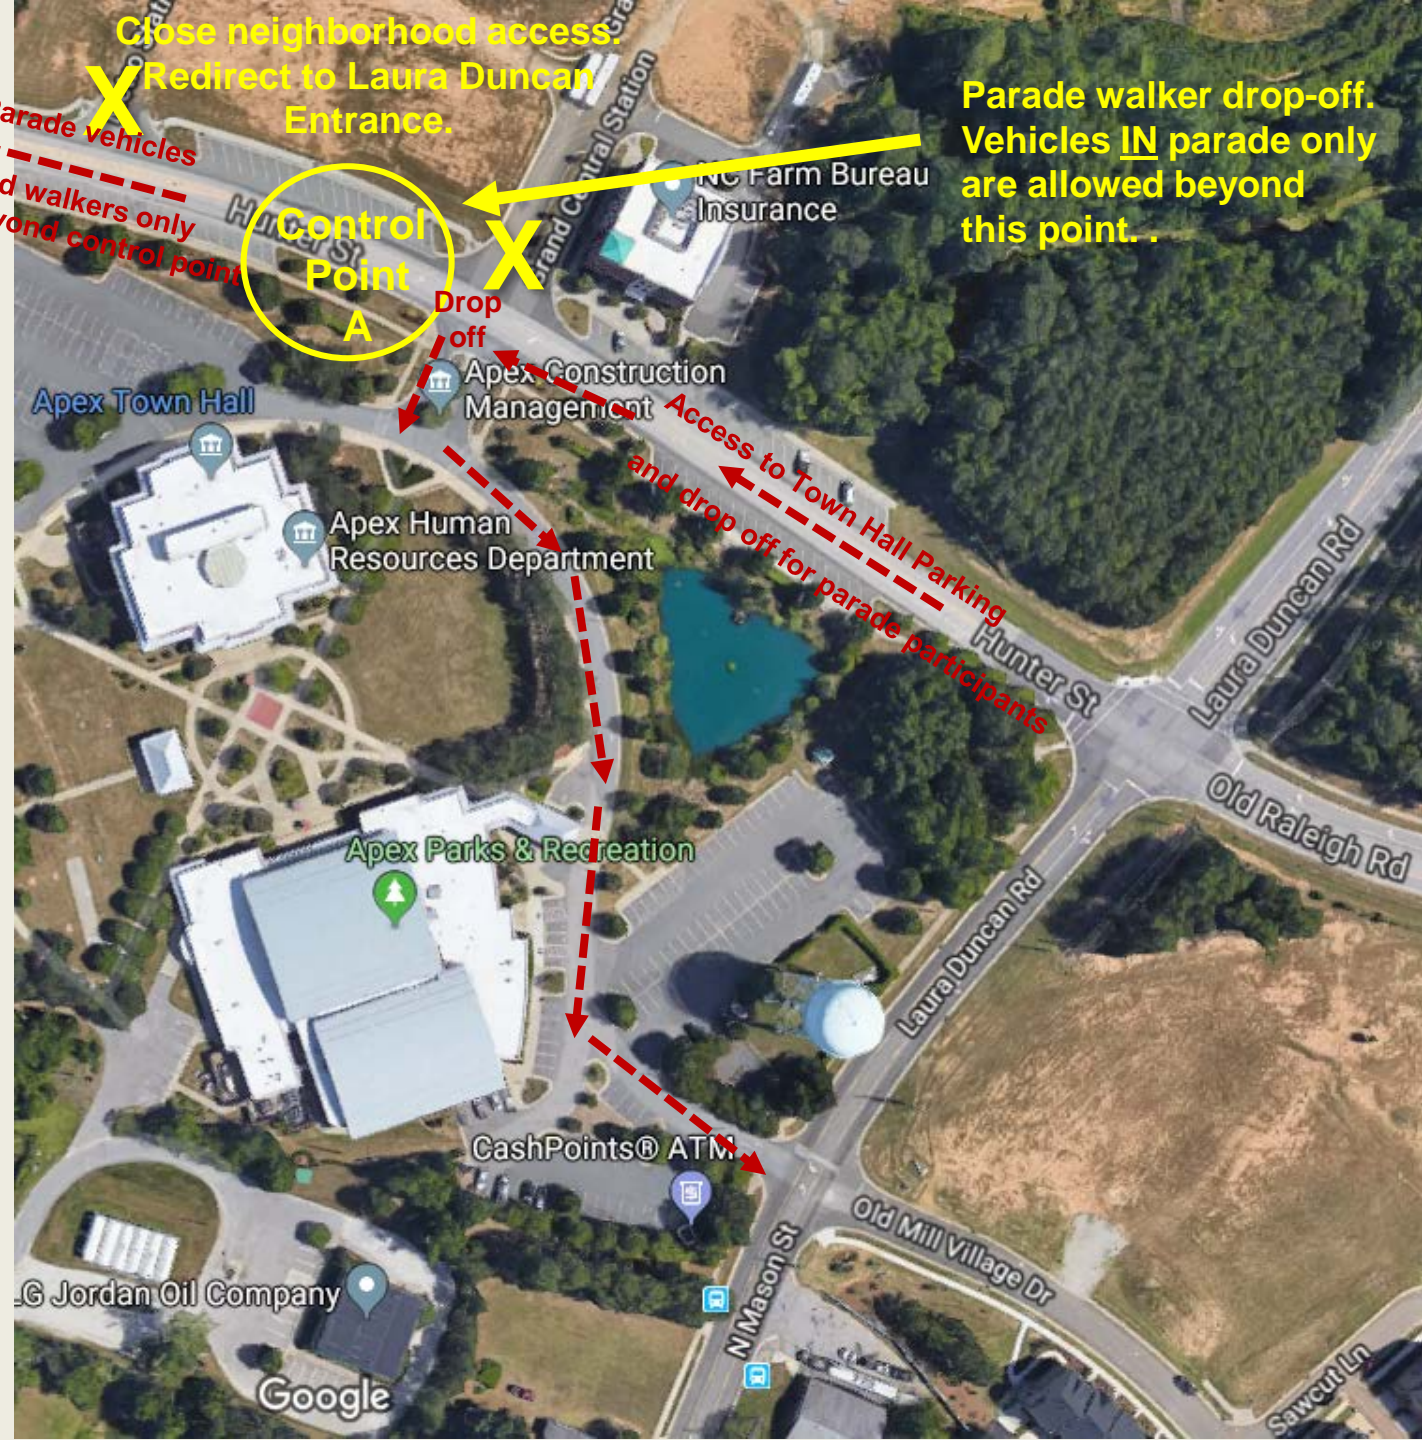

**Exhibit for:
STAGING &
ROAD CLOSURES
Hunter Street at
Old Raleigh Road
(TOWN HALL)**

Close neighborhood access.
Redirect to Laura Duncan Entrance.

Parade walker drop-off.
Vehicles IN parade only are allowed beyond this point.

Parade vehicles and walkers only beyond control point

Control Point A

Drop off

Access to Town Hall Parking and drop off for parade participants

Google Jordan Oil Company

Google

**Exhibit for:
STAGING &
ROAD CLOSURES
Apex Peakway at
Ambergate Station**