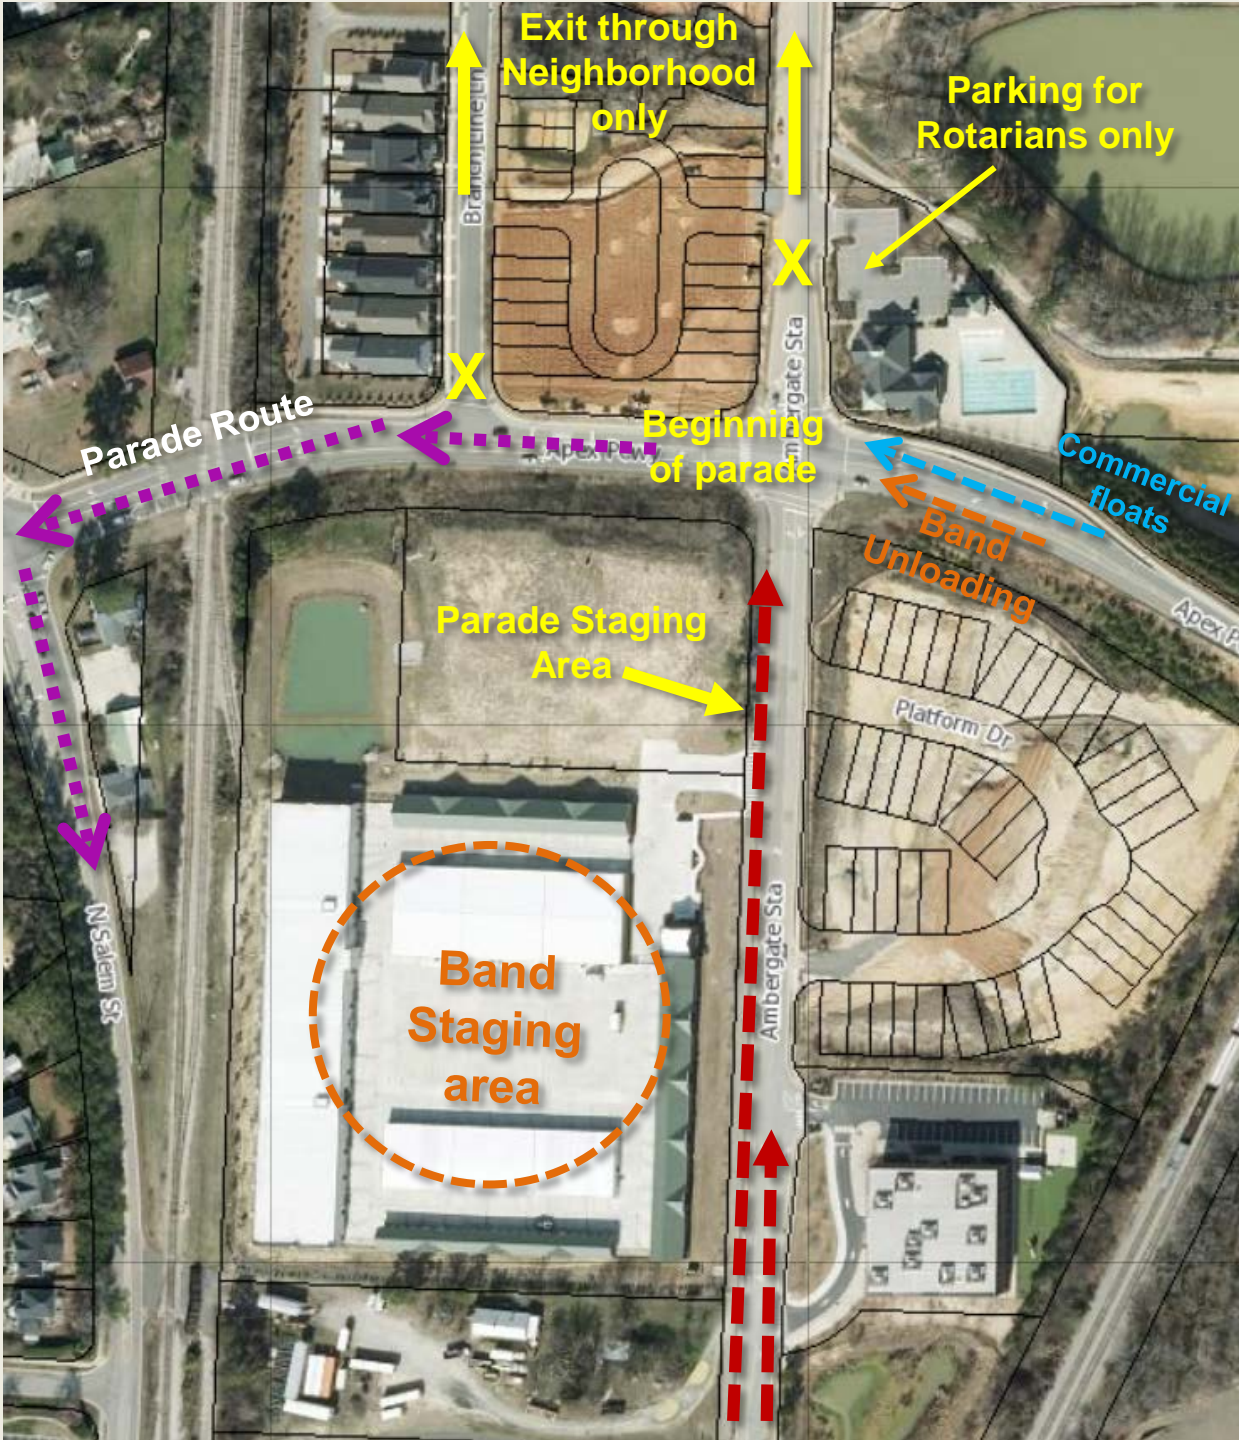

**Exhibit for:
STAGING &
ROAD CLOSURES
Hunter Street at
Old Raleigh Road
(TOWN HALL)**

Close neighborhood access.
Redirect to Laura Duncan Entrance.

Parade walker drop-off.
Vehicles IN parade only are allowed beyond this point.

Parade vehicles and walkers only beyond control point

Control Point A

Drop off

Access to Town Hall Parking and drop off for parade participants

Google Jordan Oil Company

Google

**Exhibit for:
STAGING &
ROAD CLOSURES
Apex Peakway at
Ambergate Station**