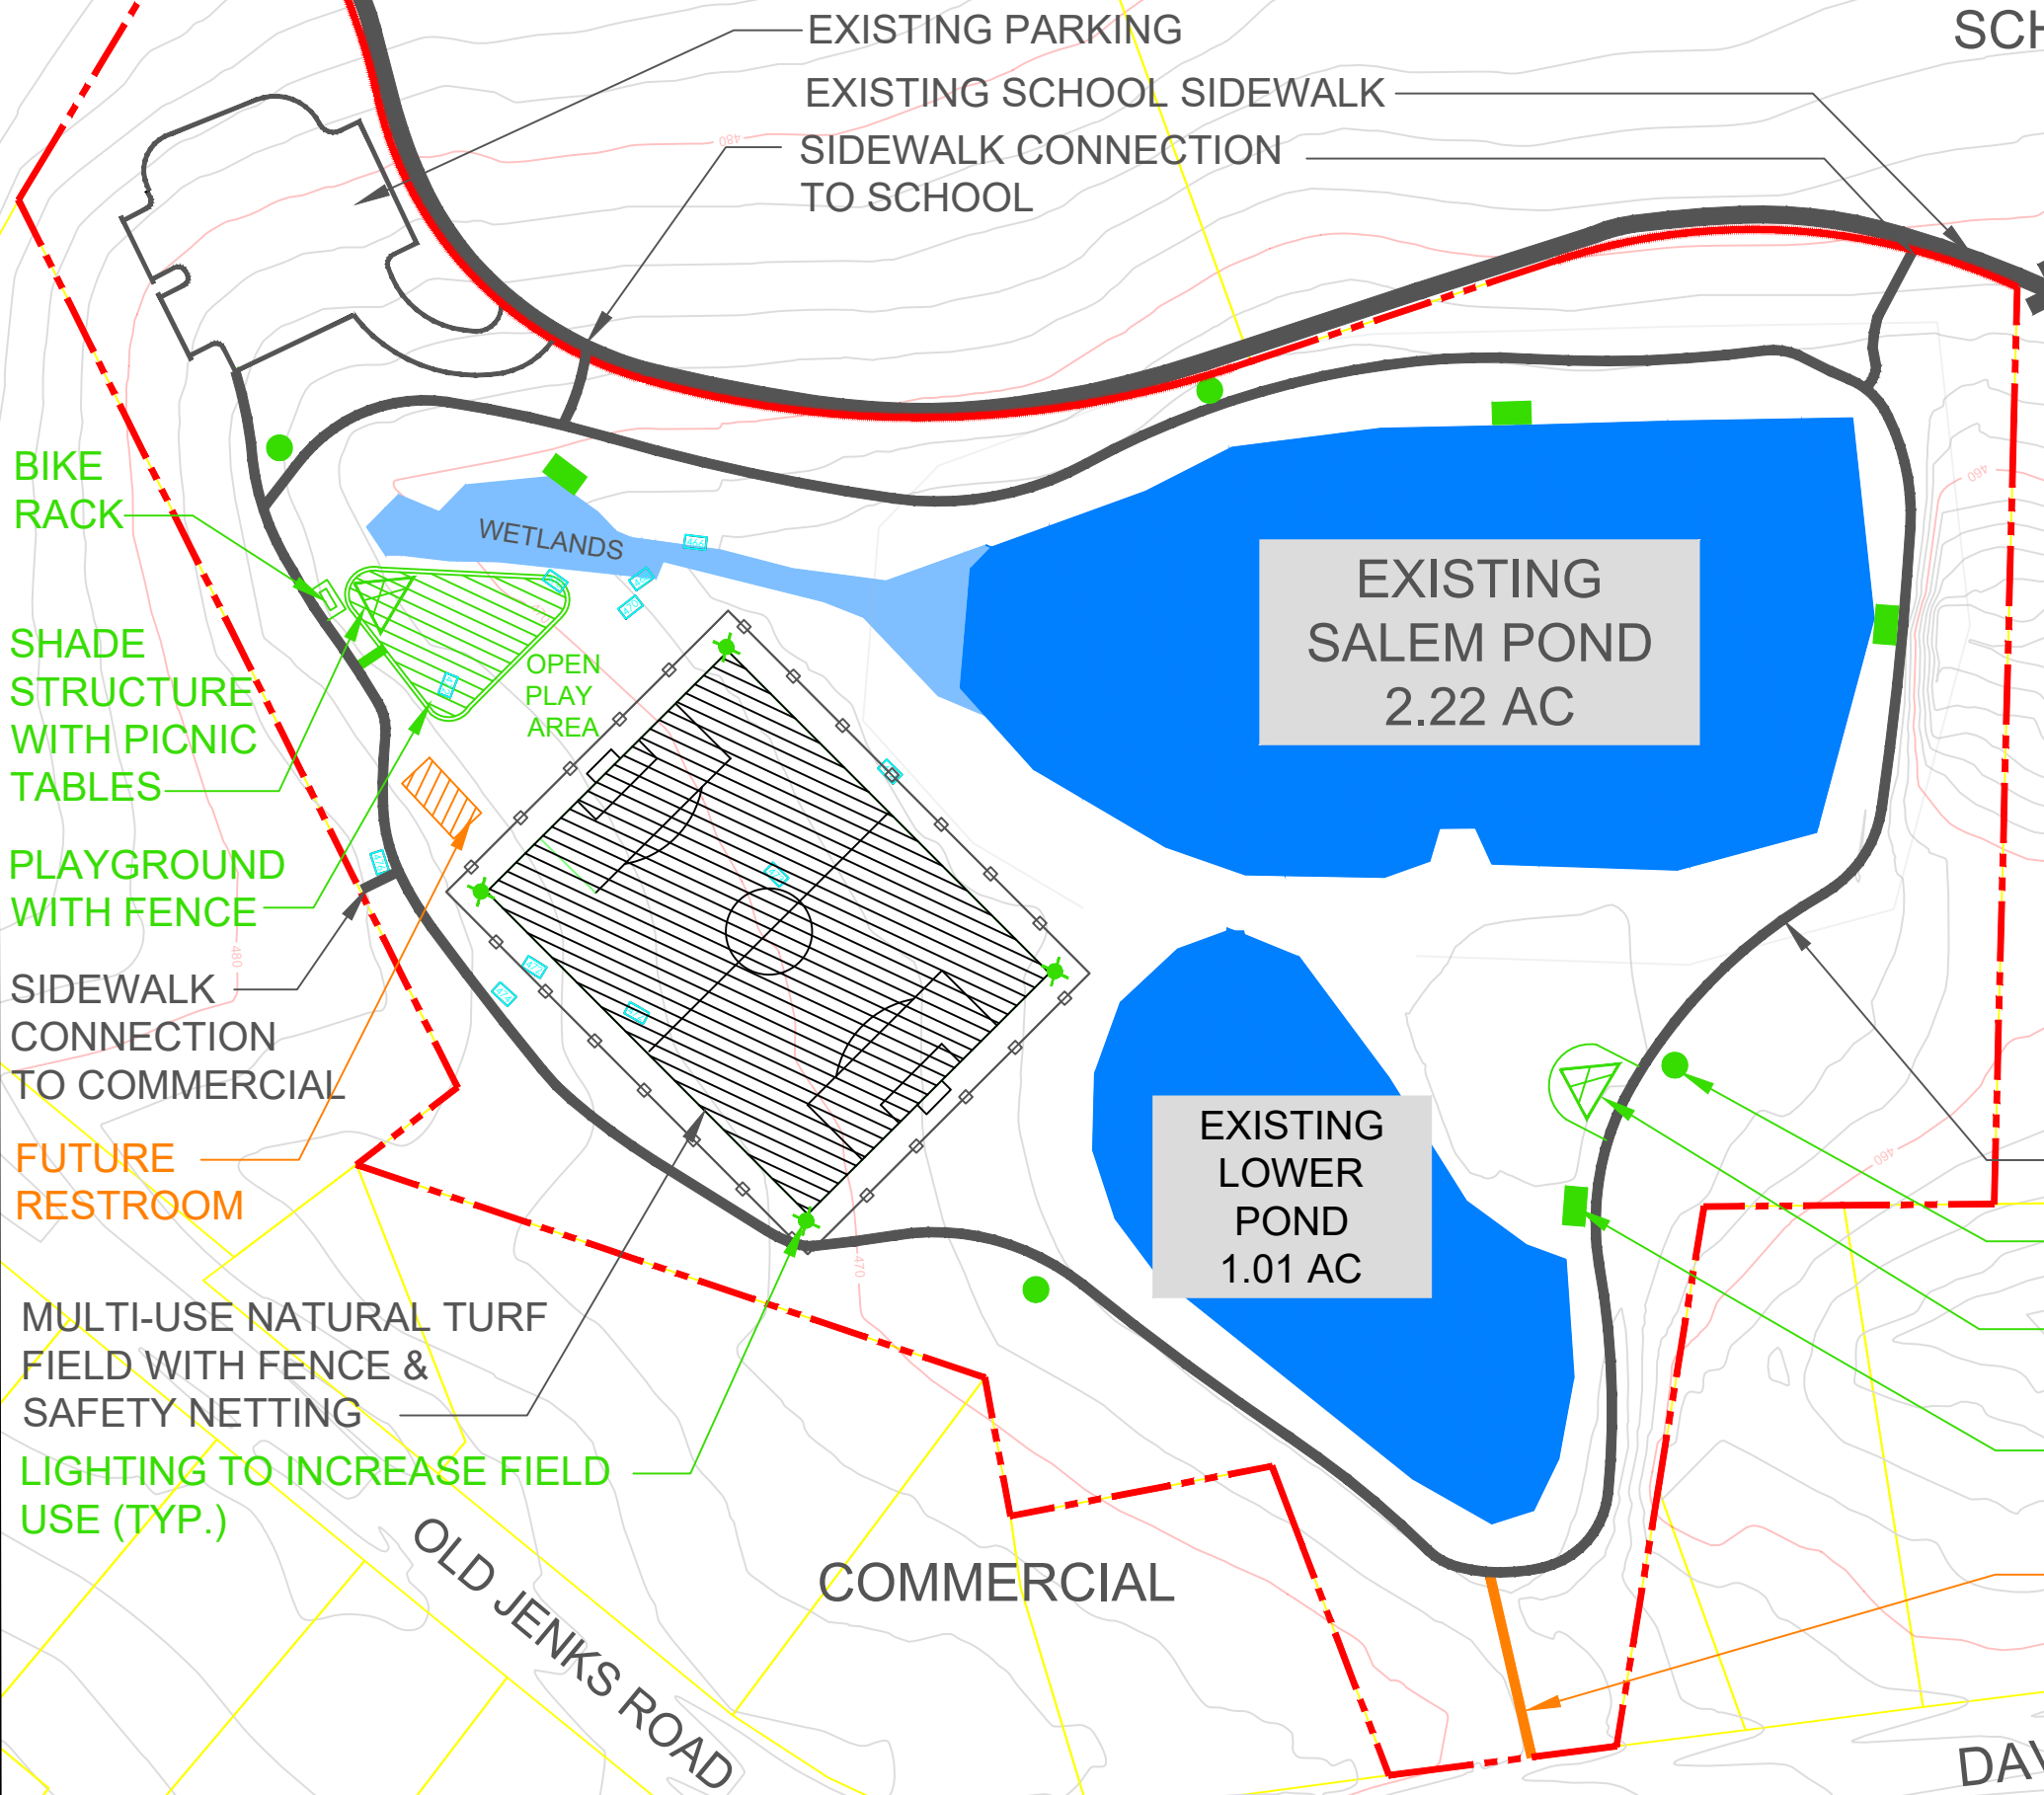

SALEM ELEMENTARY SCHOOL

SALEM MIDDLE SCHOOL

Salem Pond Park PARTF Site Plan

Apex, North Carolina
April 5, 2016

NORTH

LEGEND:

-  PARK BOUNDARY- 12.33 Acres
-  EXISTING FACILITIES
-  PARTF REQUEST
-  FUTURE FACILITIES

- EXISTING TRAIL
- (4) TRAIL DISTANCE MARKERS (TYP.)
- SHADE STRUCTURE WITH PICNIC TABLES
- (4) ENVIRONMENTAL EDUCATION SIGNS/REST AREAS (TYP.)
- FUTURE TRAIL CONNECTION TO CARY GREENWAY SYSTEM
- RESIDENTIAL