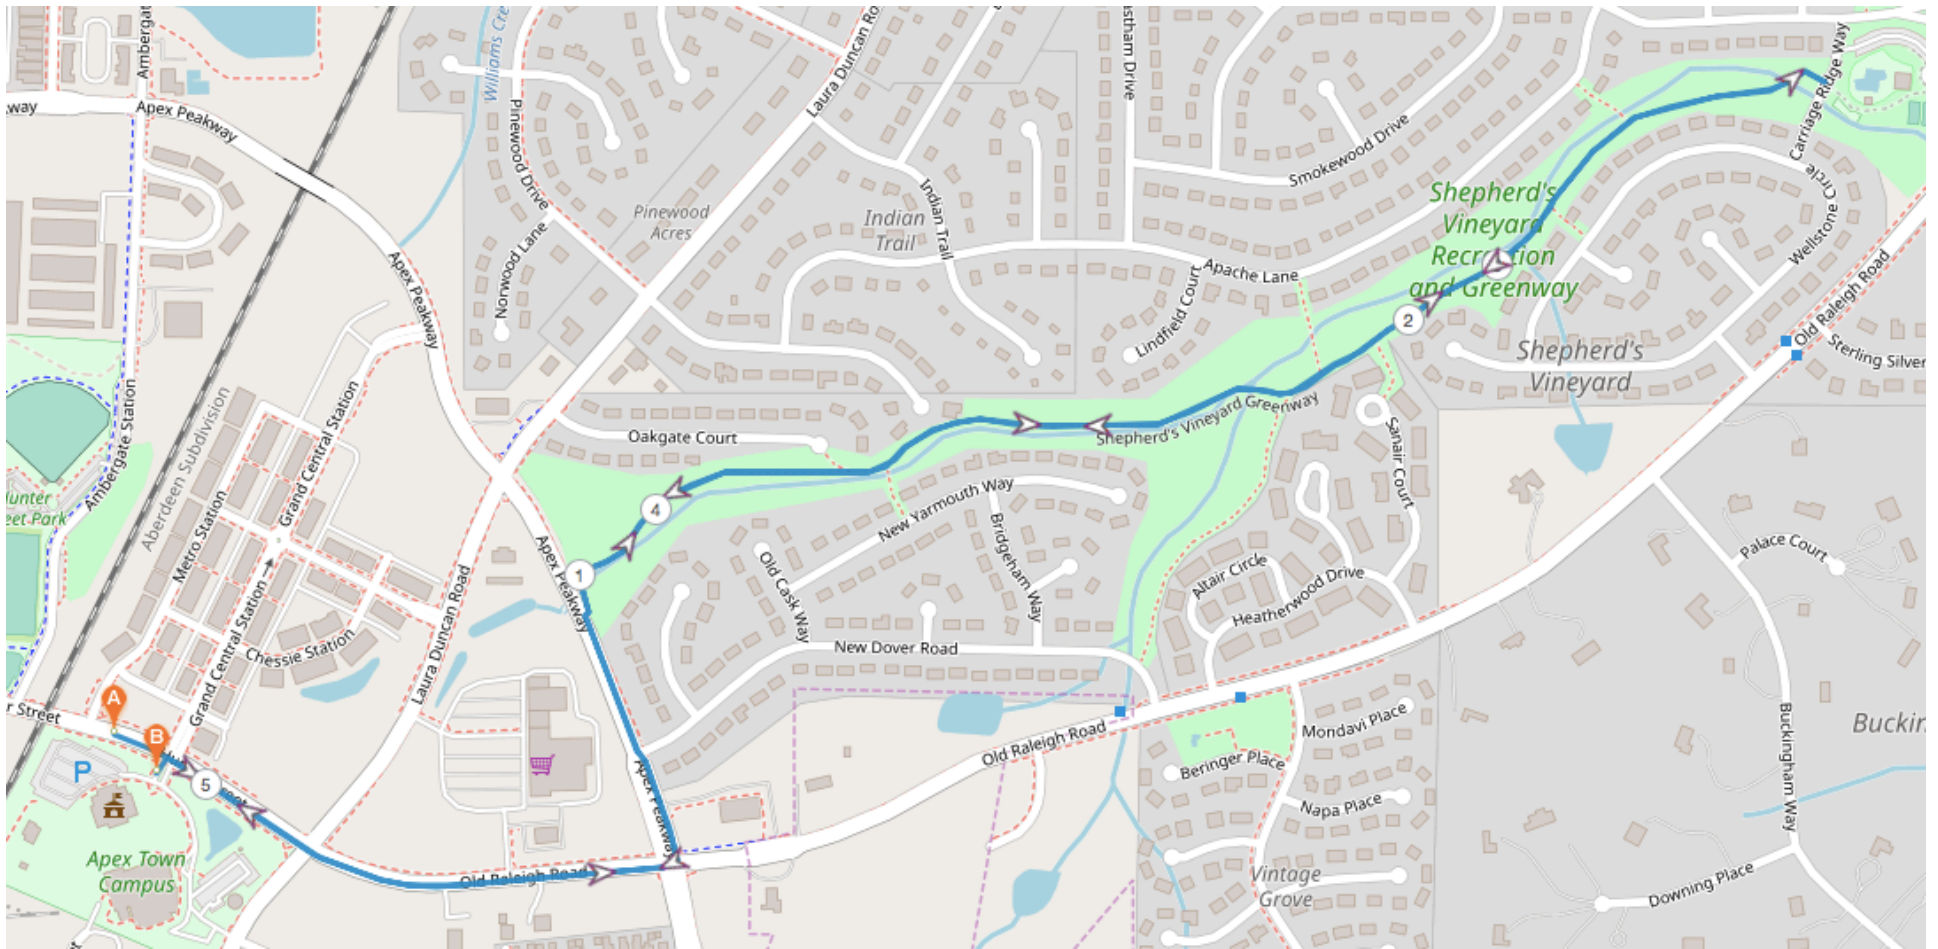

Run the Peak 5K & 10K

Run the Peak Course Staffing

Run the Peak Site Plan

- Registration
- Water Station
- Volunteers
- Start/Finish
- U-turn
- Apex PD
- Potential Stage
- Port a Pot