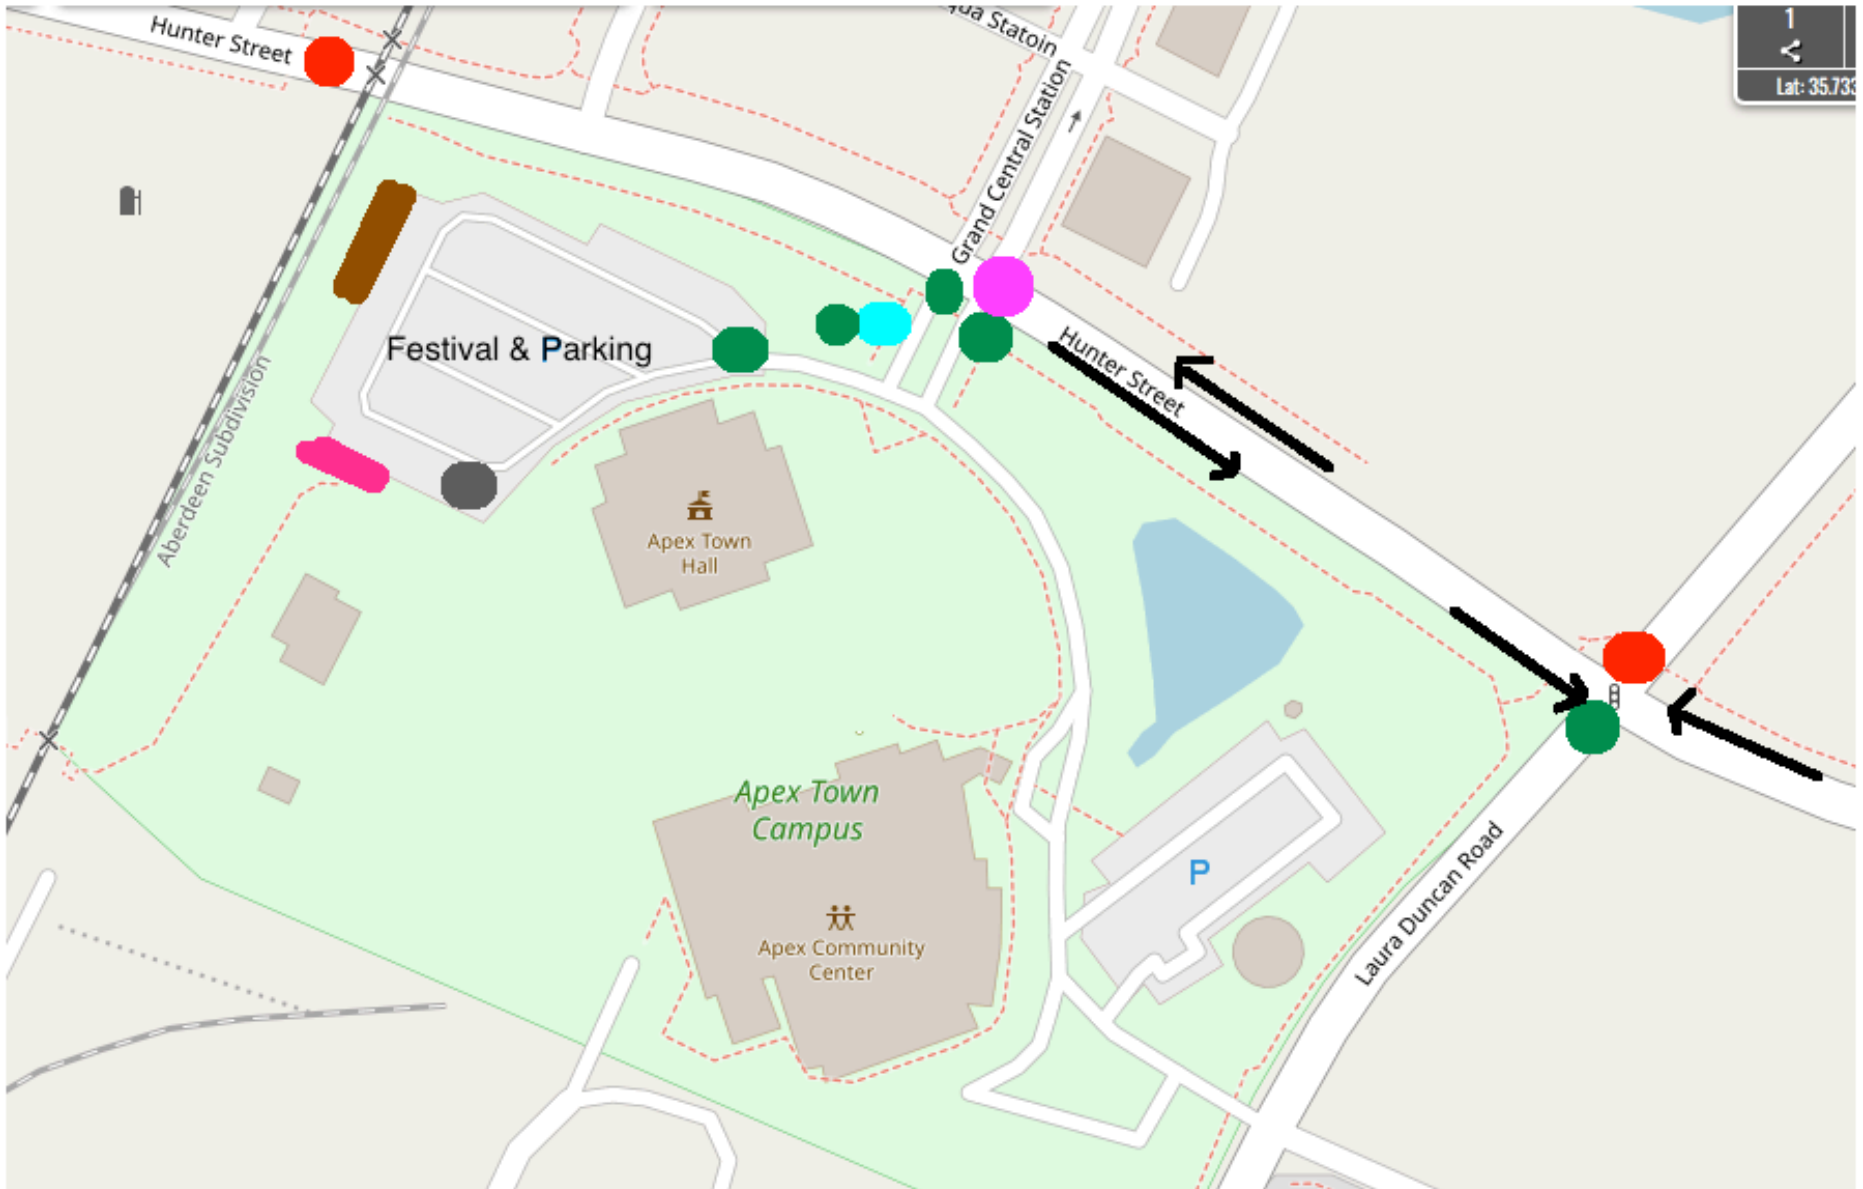

Run the Peak 5K & 10K

Run the Peak Course Staffing

Run the Peak Site Plan

- Registration
- Water Station
- Volunteers
- Start/Finish
- U-turn
- Apex PD
- Potential Stage
- Port a Pot