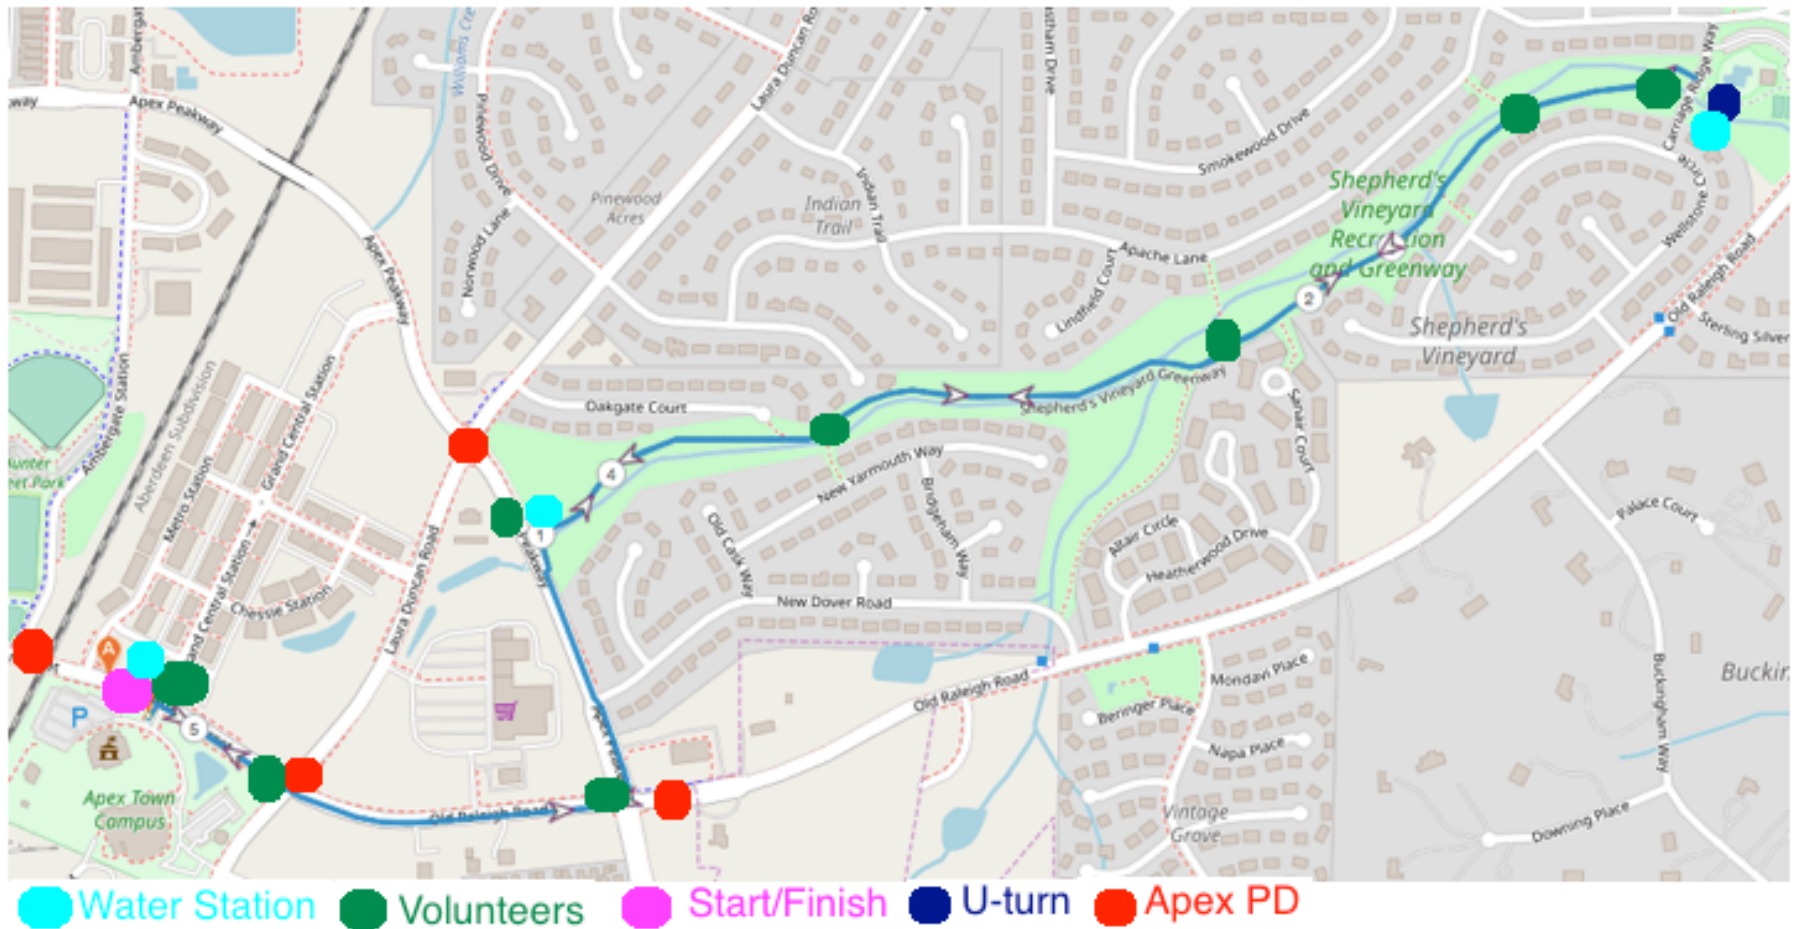

Run the Peak 5K & 10K

Run the Peak Course Staffing

Run the Peak Site Plan

- Registration
- Water Station
- Volunteers
- Start/Finish
- U-turn
- Apex PD
- Potential Stage
- Port a Pot