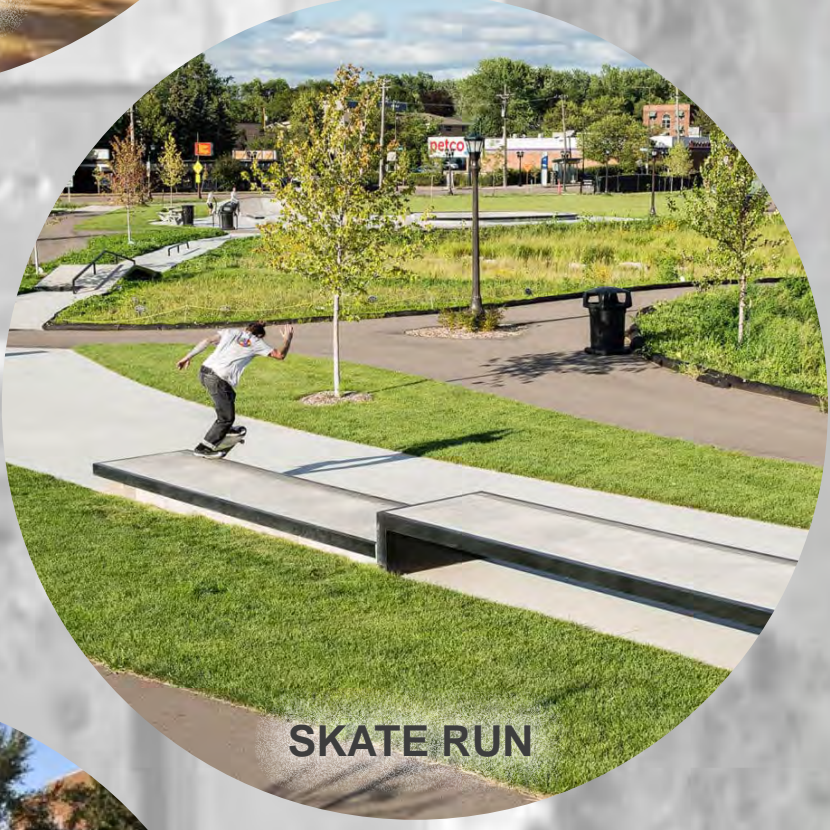

ABIGAIL ARIAS PARK

CONCEPTUAL SITE PLAN B "RAIN"

LEGEND:

- 01 - PARK ENTRANCE/EXIT
- 02 - PARKING (43 SPACES)
- 03 - DROP OFF/PICK UP
- 04 - ART/STORY PANELS
- 05 - RESTROOMS AND PAVILION
- 06 - ENTRY GATEWAY
- 07 - TODDLER SPLASH
- 08 - SPLASH-PAD
- 09 - RENT-ABLE SHADE STRUCTURES
- 10 - (2 - 5 YEARS) PLAYGROUND
- 11 - (5 - 10 YEARS) PLAYGROUND
- 12 - PICNIC GROVE
- 13 - LABYRINTH WALKING PATH
- 14 - BERM
- 15 - OPEN LAWN
- 16 - 10' TRAIL (.29 MILE)
- 17 - EXISTING FOREST BUFFER
- 18 - ENTRY SIGNAGE
- 19 - GATHERING/STAGE
- 20 - FUTURE SKATE BOWL
- 21 - SKATE RUN PLAZA
- 22 - NATIVE PLANTINGS WITHIN SWALE

LAS BRISAS
APARTMENT HOMES