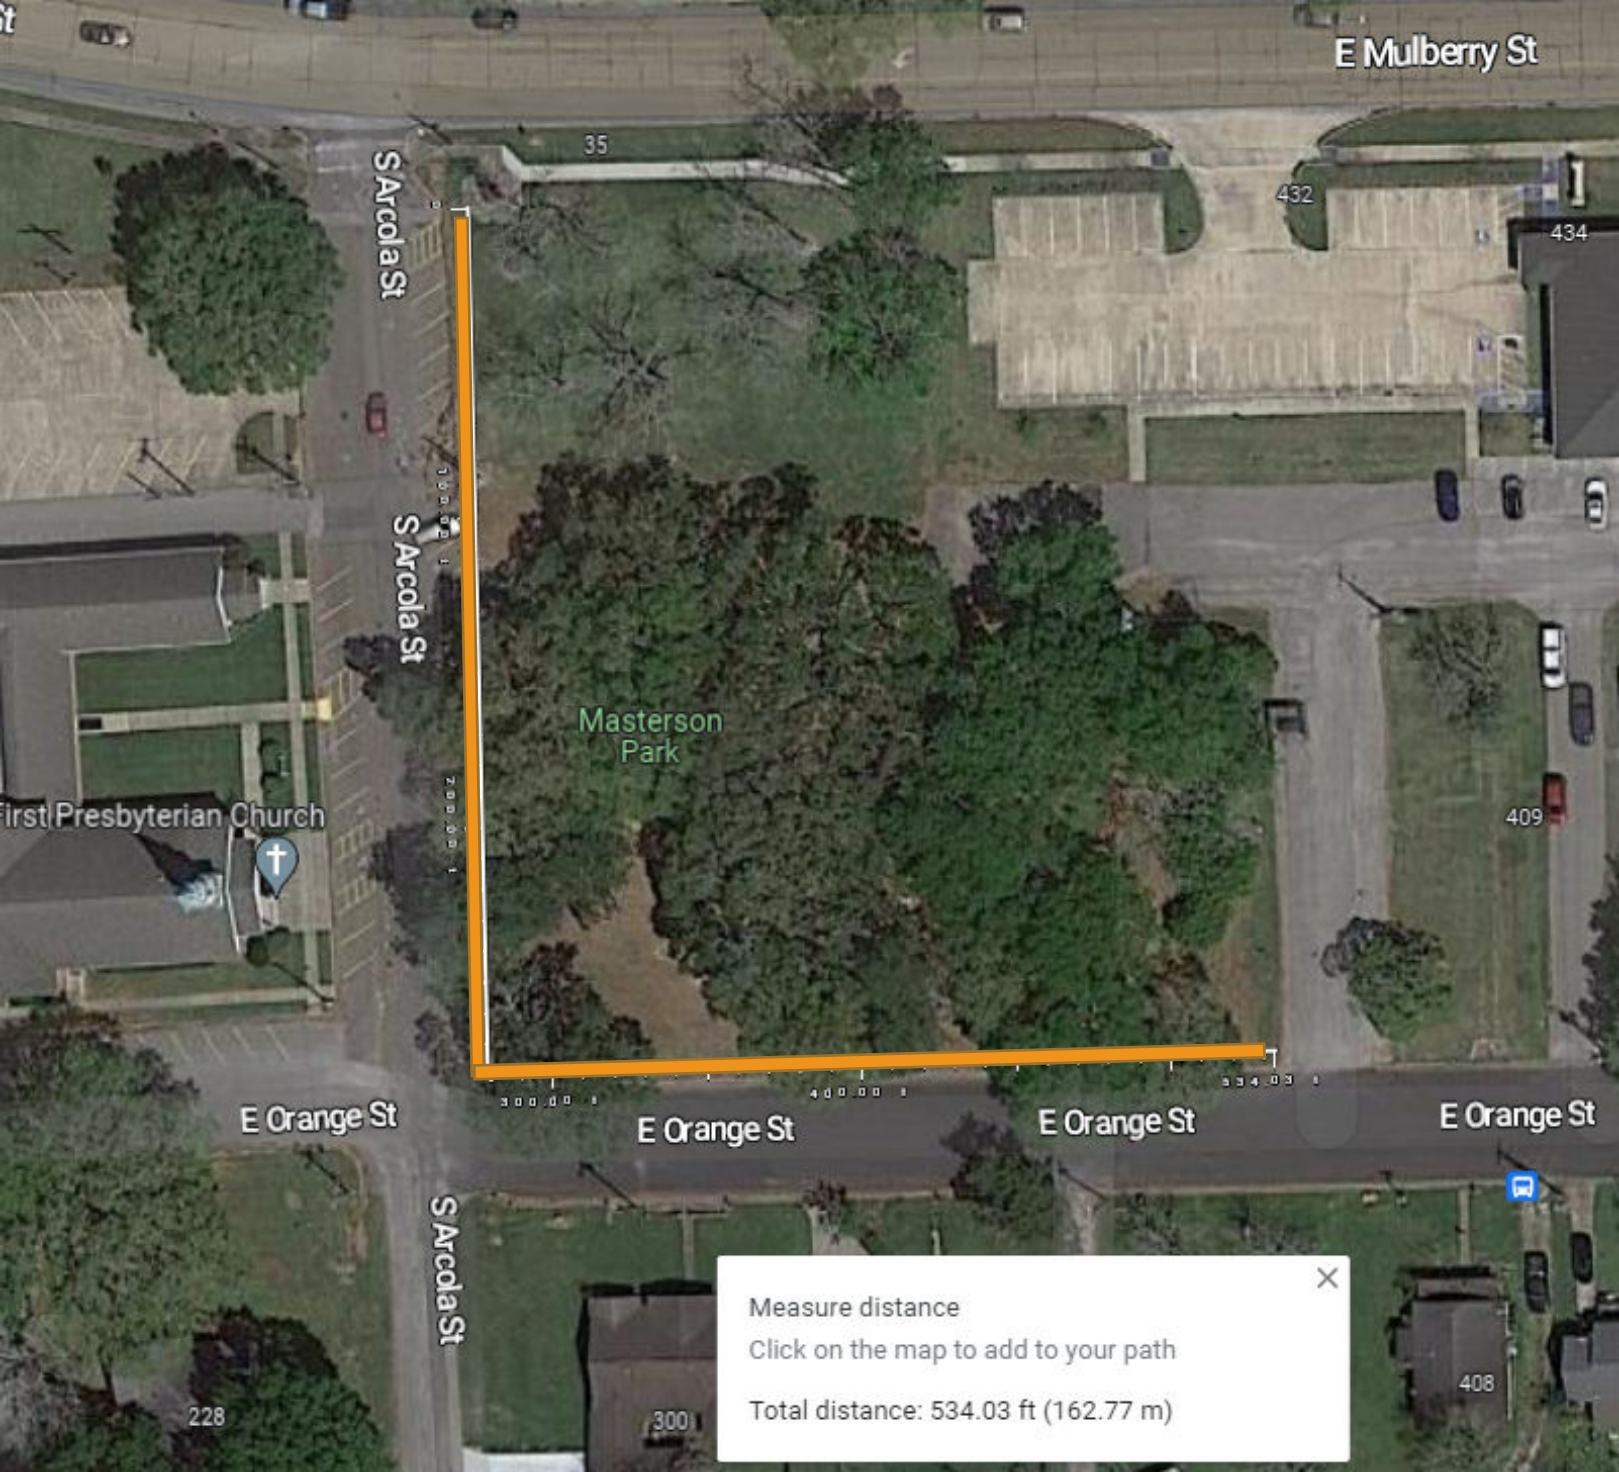

Measure distance  
Click on the map to add to your path  
Total distance: 817.93 ft (249.30 m)

Laurel Lp

Enchanted Oaks Dr

310.35 ft

200.00 ft

0

Enchanted Oaks Dr

Shady Oaks Dr

Enchanted Oaks Dr

Enchanted Oaks Dr

Measure distance ✕

Click on the map to add to your path

Total distance: 310.35 ft (94.59 m)

E Mulberry St

S Arcola St

S Arcola St