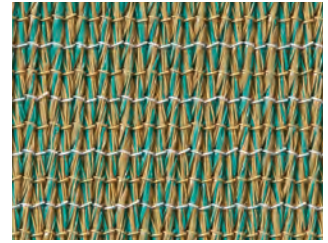

Shade Colors

This selection of fabric colors are California Fire Marshal certified, fire retardant, and pass the NFPA 701 or ASTM E84 tests.

Natural*

Beige

Latte

Rivergum Green*

Mint Green

Forest Green

Brunswick Green*

Turquoise*

True Blue

Sky Blue*

Navy Blue*

Royal Purple*

Sun Blaze

Cayenne*

Cedar*

Brown

Yellow*

Pearl Onyx

Silver

Steel Gray*

Midnight

Desert Sand*